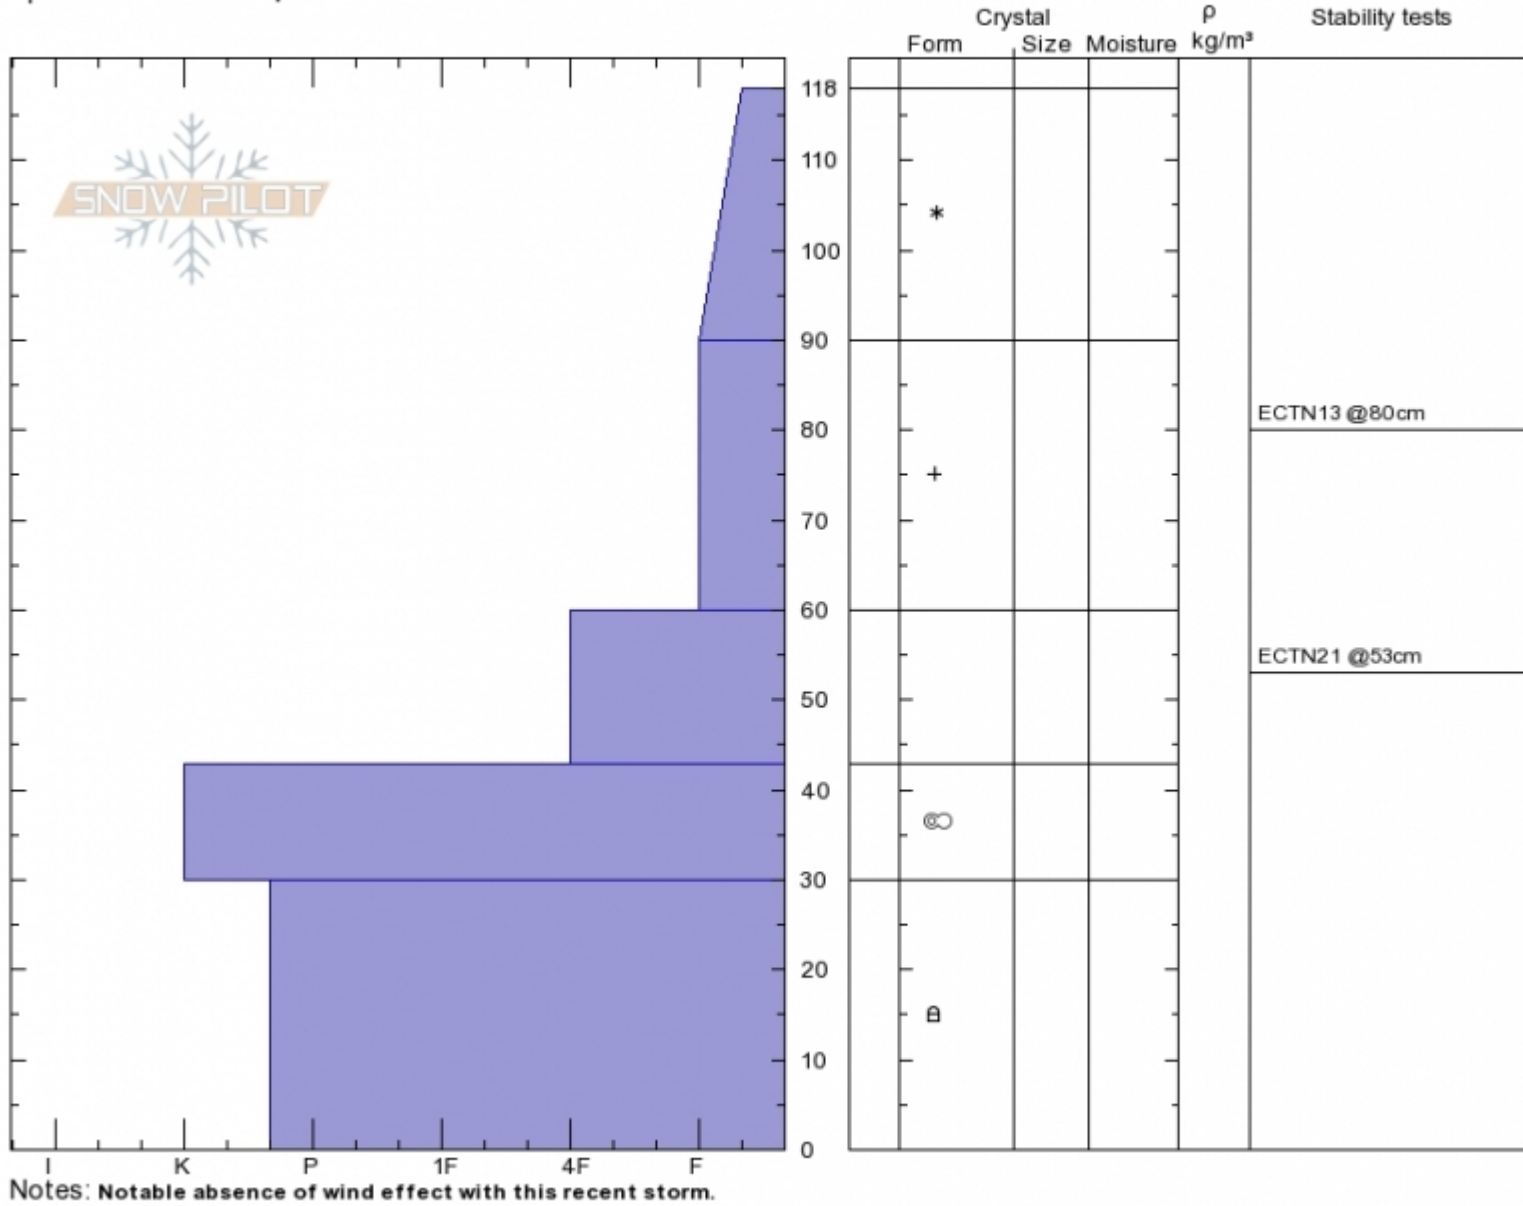

west Woody Ridge  
 Absaroka Range  
 MT  
 Elevation: 9500 ft  
 Aspect: 270°  
 Specifics: We skied slope

Beau Fredlund  
 Sun Nov 5 13:00 2017  
 Co-ord: 44.98484N, -109.92673E  
 Slope Angle: 25°  
 Wind Loading:

Stability:  
 Air Temperature: -5°C  
 Sky Cover: OVC  
 Precipitation: S2  
 Wind: Calm

HS118  
 Stability Test Notes

Layer No

Advisory Region  
 Cooke City

Forecast link: [GNFAC Avalanche Advisory for Mon Nov 6, 2017](#)  
 Cooke City, 2017-11-06