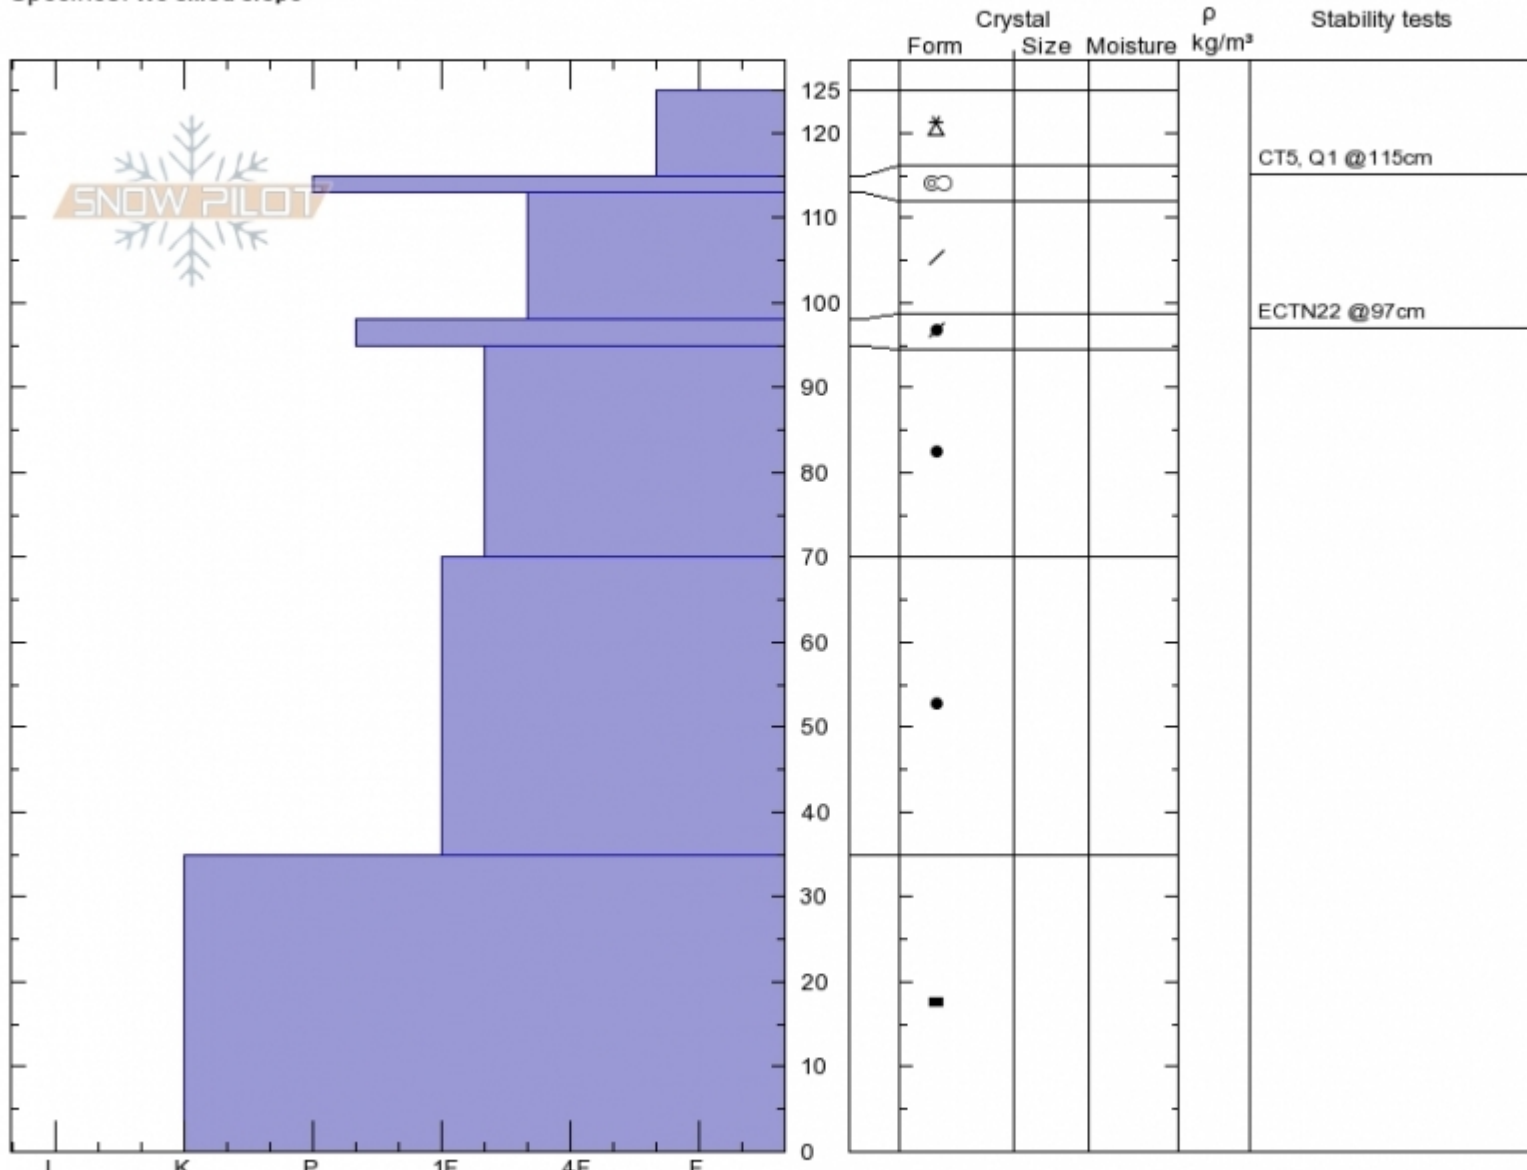

upper east Mt Republic
 Absaroka Range
 MT
 Elevation: 9900 ft
 Aspect: 125°
 Specifics: We skied slope

Beau Fredlund
 Wed Nov 15 10:00 2017
 Co-ord: 44.99956N, -109.95201E
 Slope Angle: 30°
 Wind Loading: yes

Stability:
 Air Temperature: -5°C
 Sky Cover: FEW
 Precipitation: NO
 Wind: W

HS125
 Stability Test Notes

Layer No

Notes: Some cracking of fresh wind drifts/ new snow in exposed locations along the ridgelines.