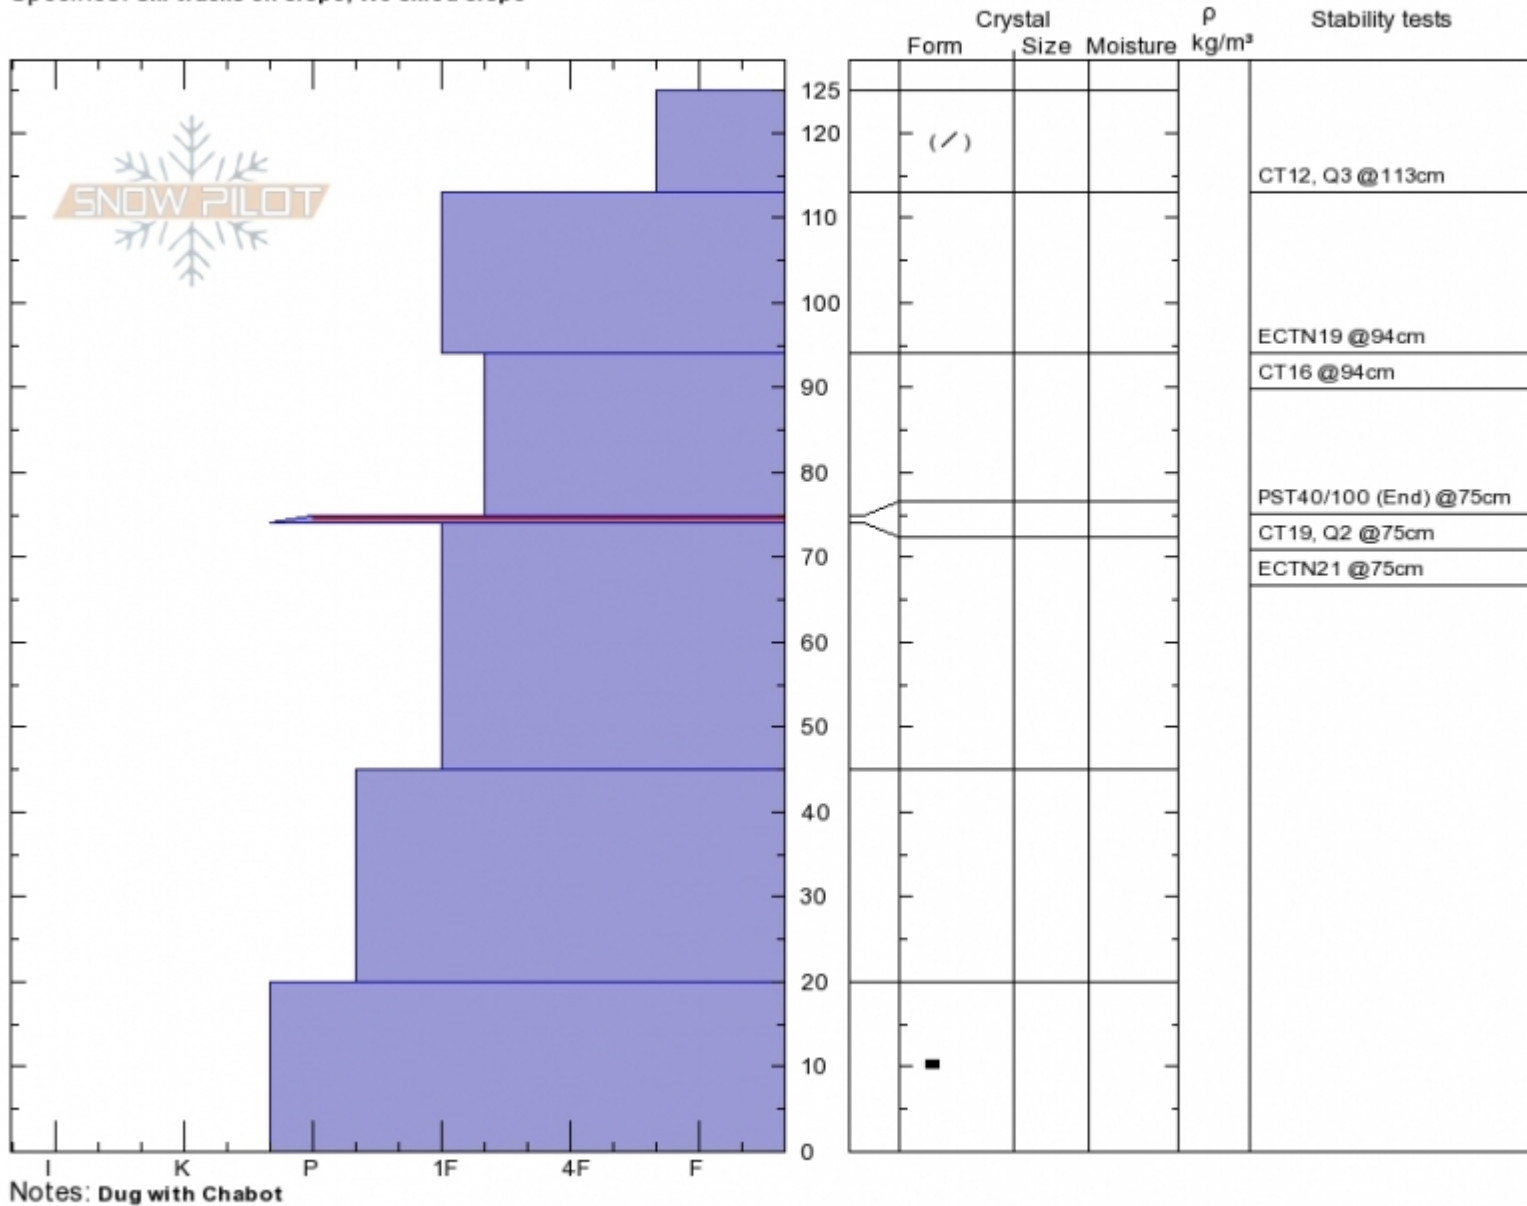

Divide
Gallatin Range-N
MT
 Elevation: **9400 ft**
 Aspect: **100°**
 Specifics: **Ski tracks on slope; We skied slope**

Gabrielle Antonioli
Mon Dec 11 11:36 2017
 Co-ord: **45.40189N, -110.96856W**
 Slope Angle: **27°**
 Wind Loading: **no**

Stability: **Very Good**
 Air Temperature: **32°C**
 Sky Cover: **CLR**
 Precipitation: **NO**
 Wind: **W Calm**

HS125
Stability Test Notes

Layer No
74-75: Pr

Advisory Region
 Northern Gallatin
 Longitude
 -110.97W
 Latitude
 45.40N

Forecast link: [GNFAC Avalanche Advisory for Tue Dec 12, 2017](#)[GNFAC Avalanche Advisory for Wed Dec 13, 2017](#)

Northern Gallatin, 2017-12-11