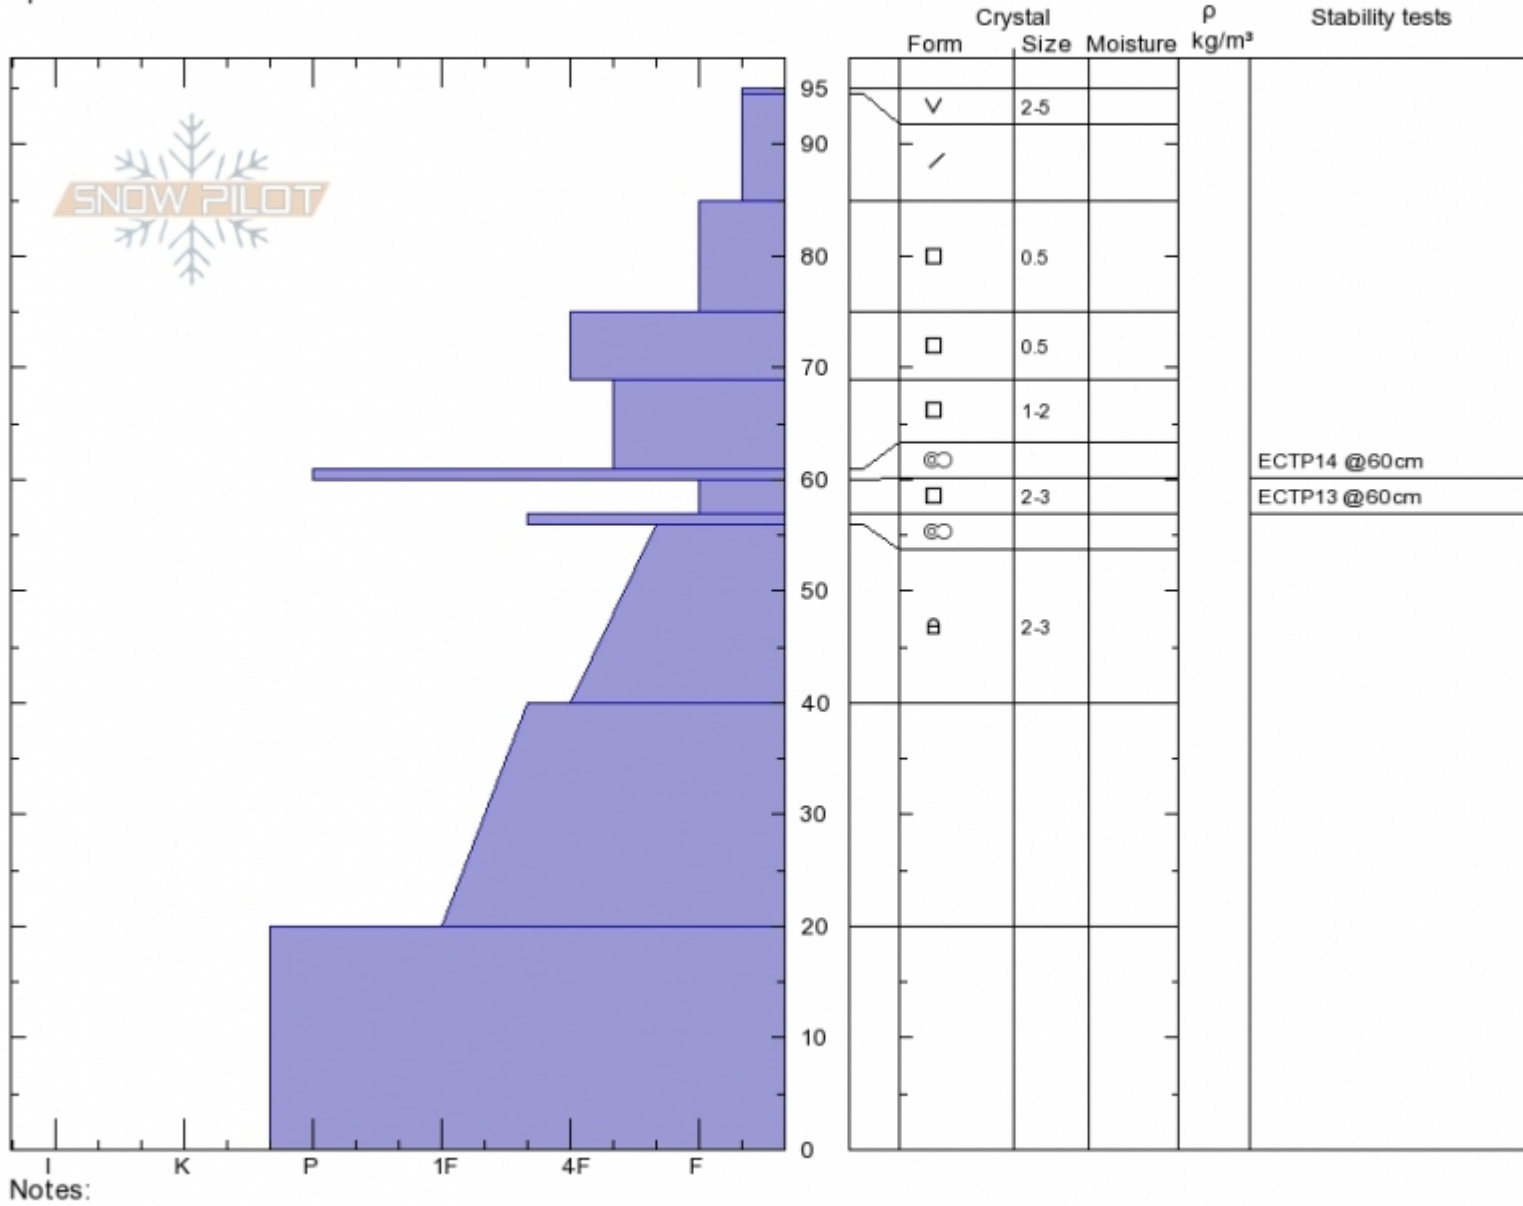

West Side
 Bridger Range
 MT
 Elevation: 8069 ft
 Aspect: 280°
 Specifics:

Andrew Schauer
 Thu Dec 14 12:00 2017
 Co-ord:
 Slope Angle: 35°
 Wind Loading:

Stability: **Good**
 Air Temperature:
 Sky Cover: **CLR**
 Precipitation: **NO**
 Wind: **Calm**

HS95 SP20
 Stability Test Notes

Layer No
 57-60: Pr

Advisory Region
 Bridger Range

Forecast link: [GNFAC Avalanche Advisory for Fri Dec 15, 2017](#)
 Bridger Range, 2017-12-15