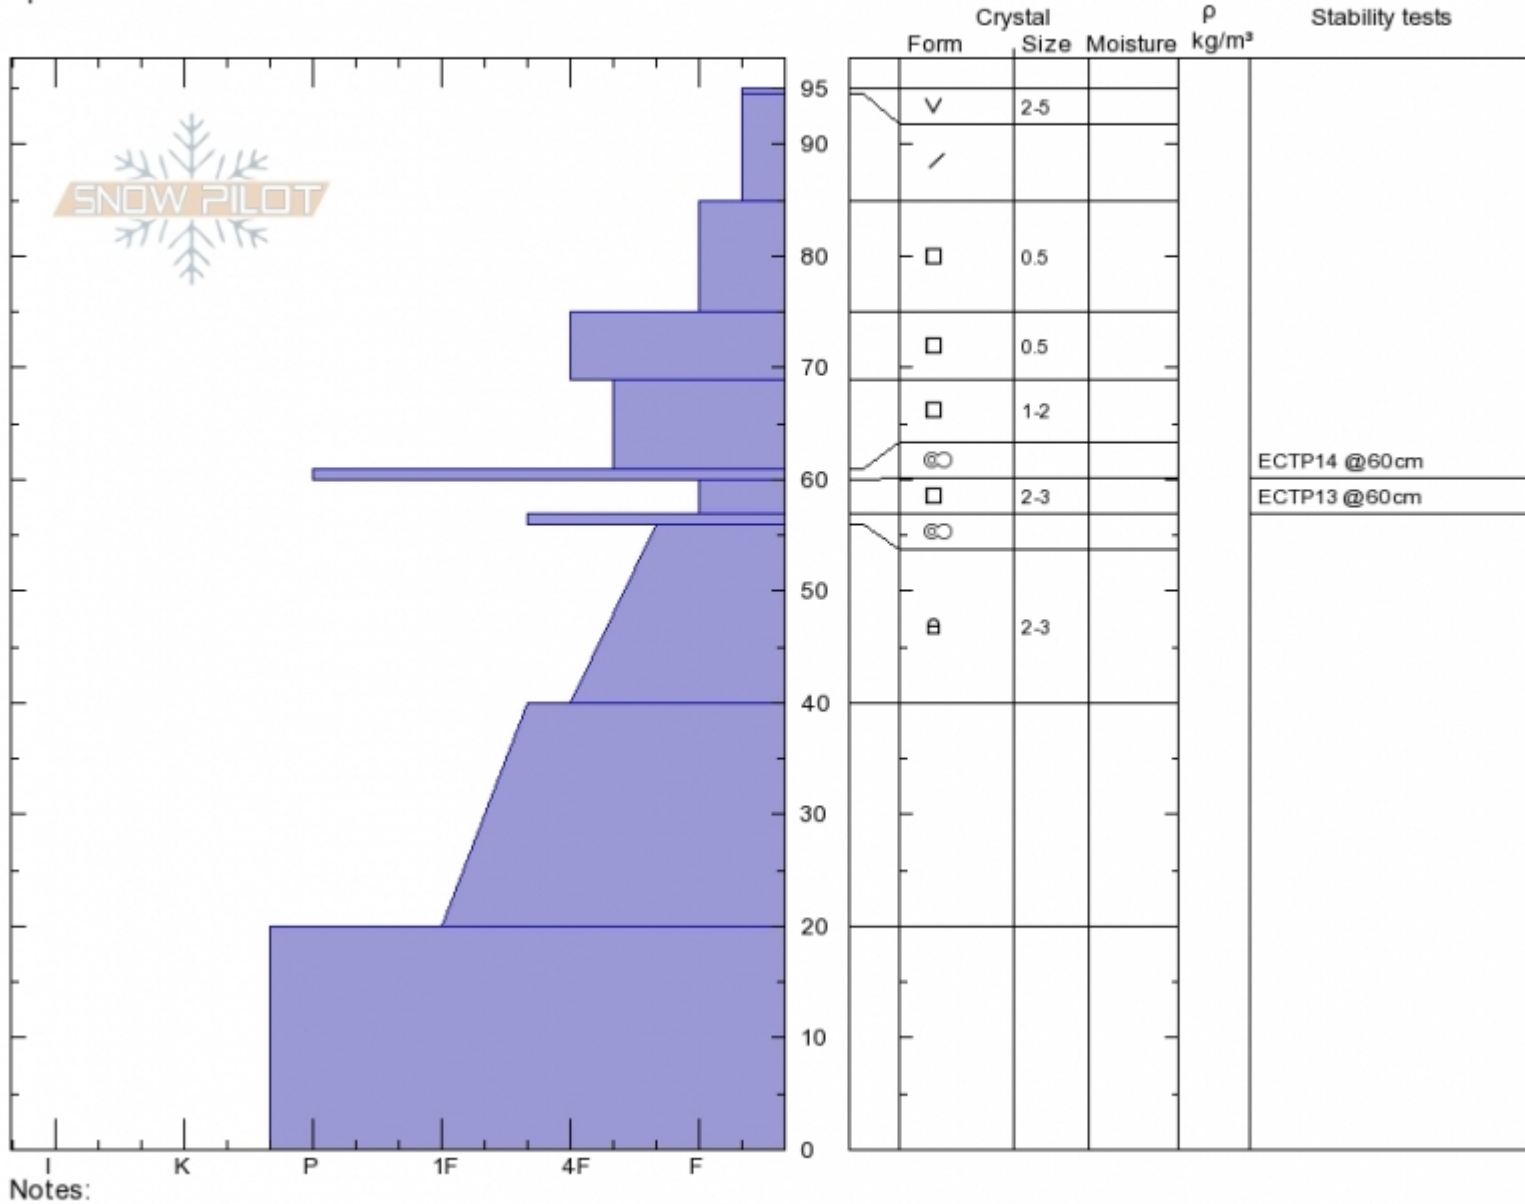

West Side
 Bridger Range
 MT
 Elevation: 8069 ft
 Aspect: 280°
 Specifics:

Andrew Schauer
 Thu Dec 14 12:00 2017
 Co-ord:
 Slope Angle: 35°
 Wind Loading:

Stability: **Good**
 Air Temperature:
 Sky Cover: **CLR**
 Precipitation: **NO**
 Wind: **Calm**

HS95 SP20
 Stability Test Notes

Layer No
 57-60: Pr

Advisory Region
 Bridger Range

Forecast link: [GNFAC Avalanche Advisory for Fri Dec 15, 2017](#)
 Bridger Range, 2017-12-15