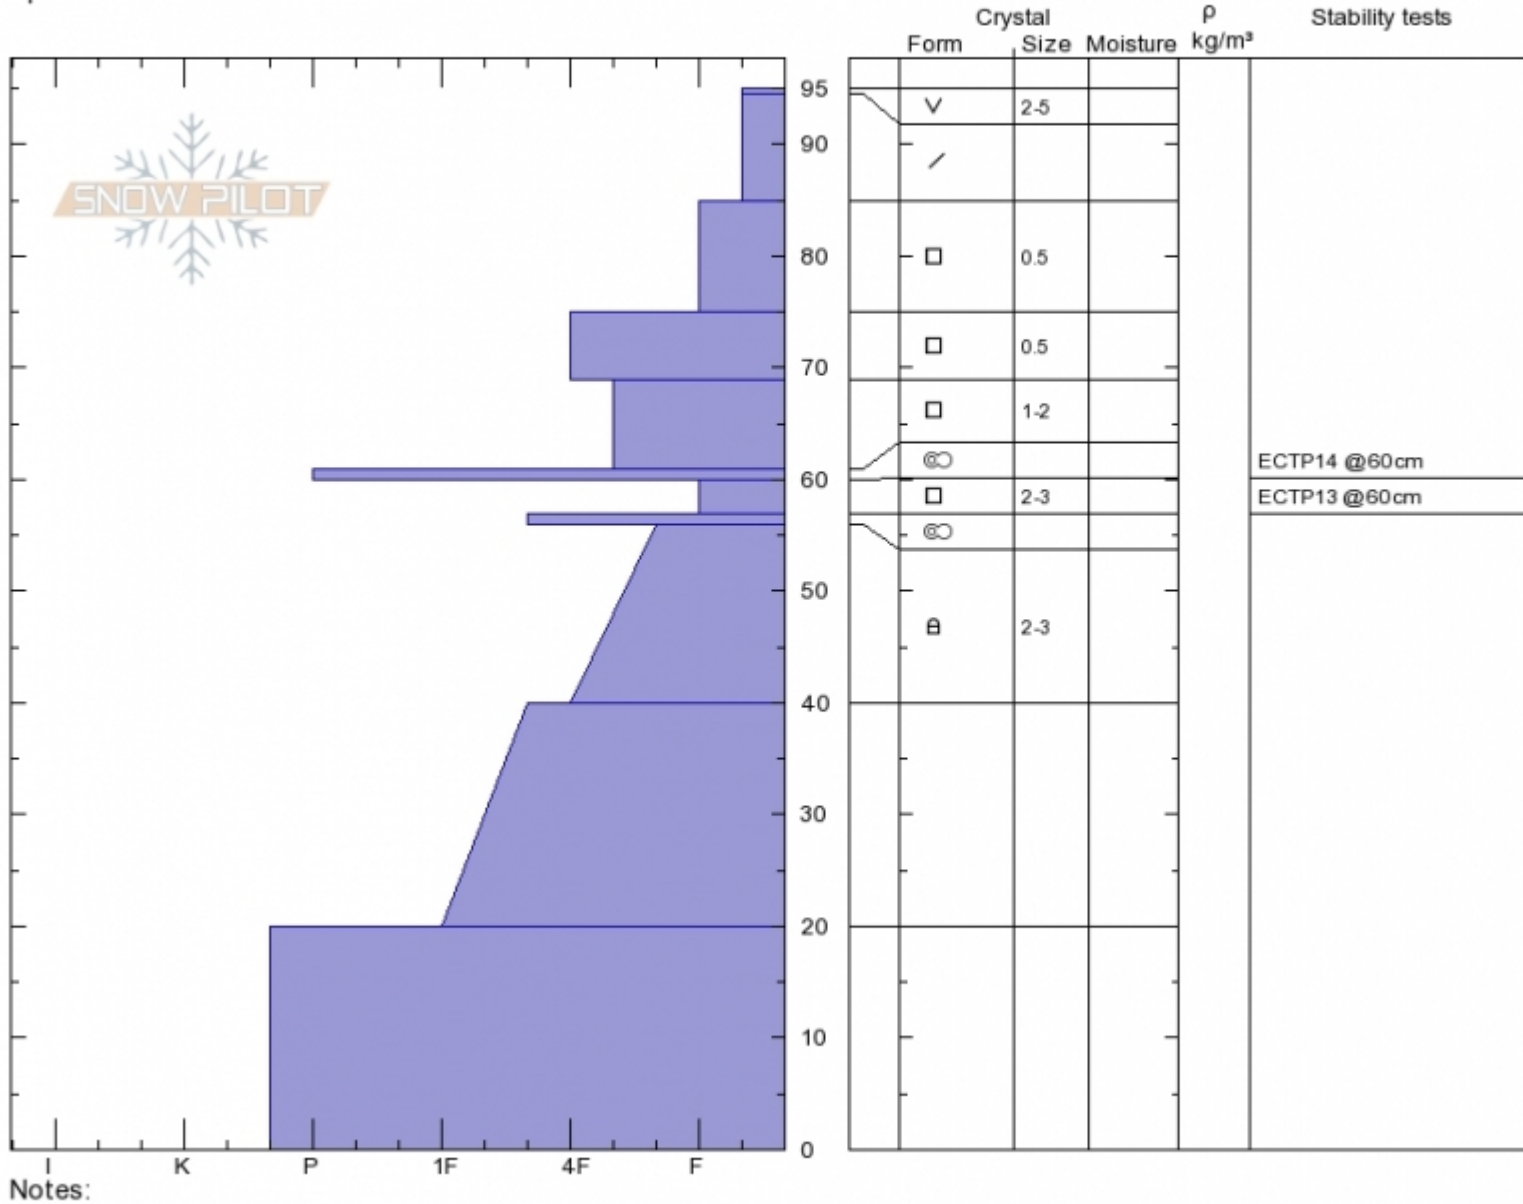

West Side  
 Bridger Range  
 MT  
 Elevation: 8069 ft  
 Aspect: 280°  
 Specifics:

Andrew Schauer  
 Thu Dec 14 12:00 2017  
 Co-ord:  
 Slope Angle: 35°  
 Wind Loading:

Stability: **Good**  
 Air Temperature:  
 Sky Cover: **CLR**  
 Precipitation: **NO**  
 Wind: **Calm**

HS95 SP20  
 Stability Test Notes

Layer No  
 57-60: Pr

Advisory Region  
 Bridger Range

Forecast link: [GNFAC Avalanche Advisory for Fri Dec 15, 2017](#)  
 Bridger Range, 2017-12-15