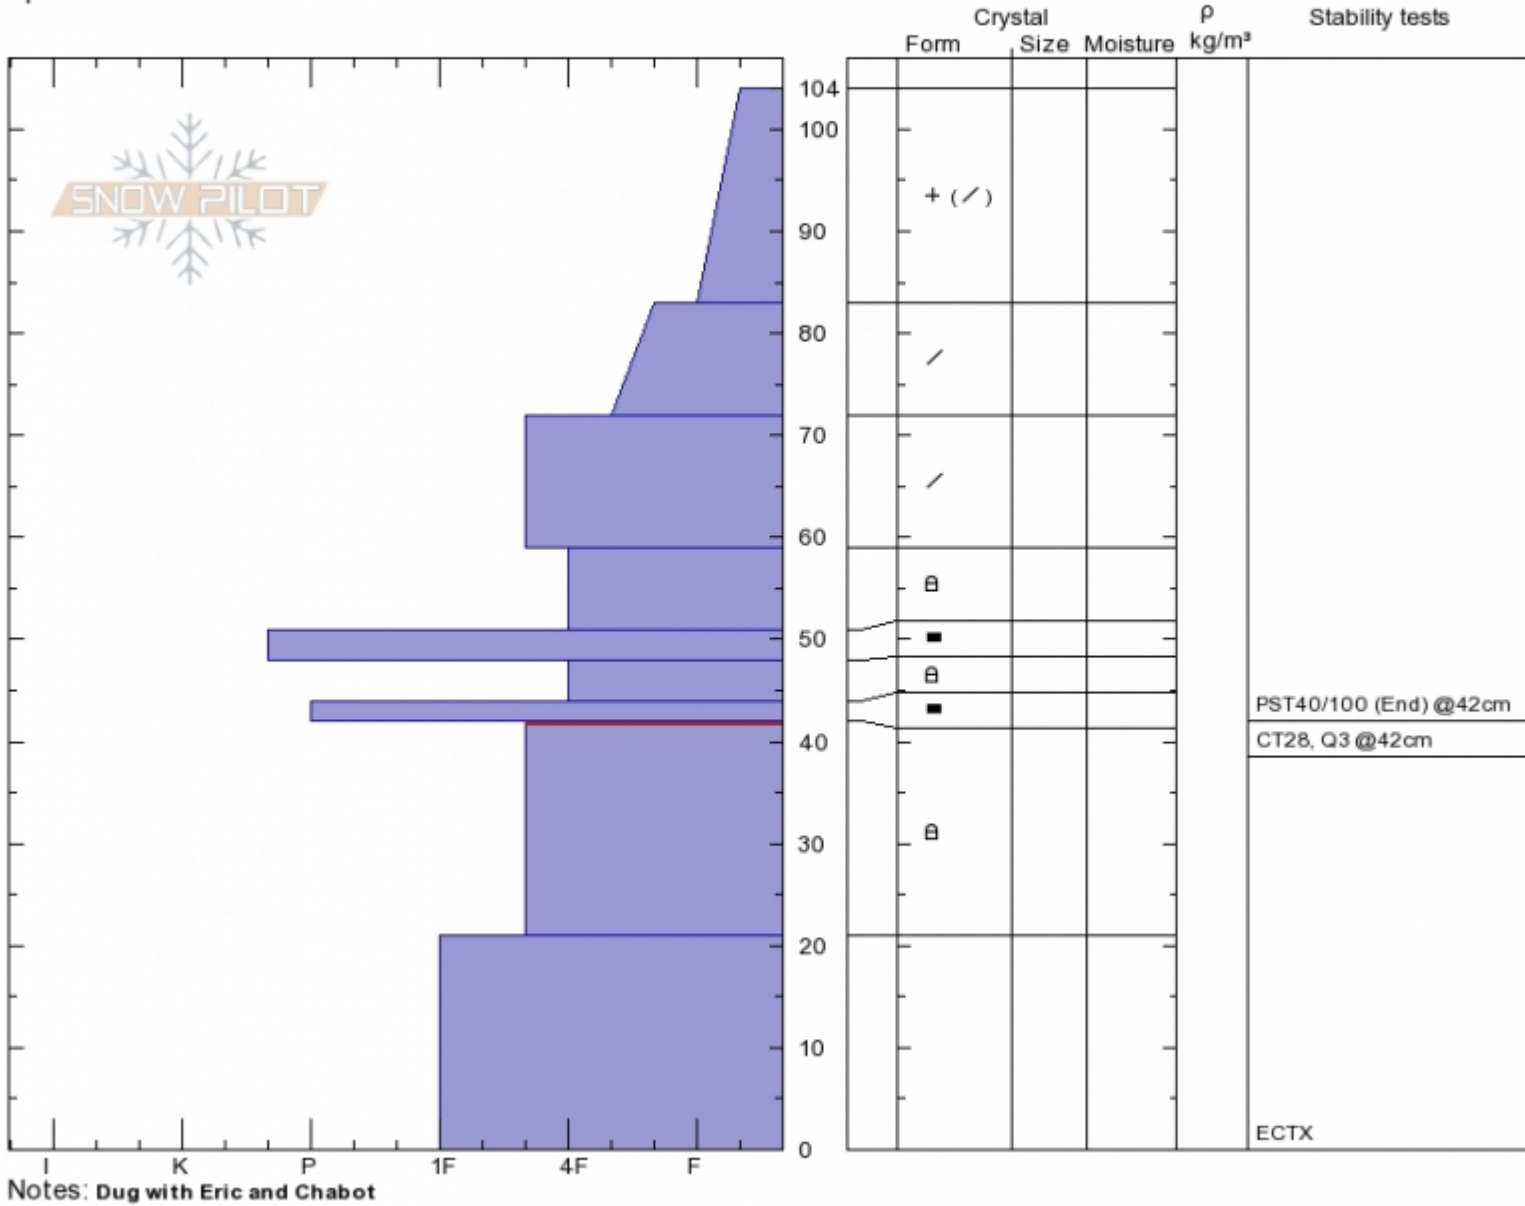

Mt. Ellis Shoulder
Gallatin Range-N
MT
 Elevation: **7850 ft**
 Aspect: **50°**
 Specifics:

Gabrielle Antonioli
Tue Dec 19 10:20 2017
 Co-ord: **45.57388N, -110.94715W**
 Slope Angle: **32°**
 Wind Loading: **no**

Stability: **Good**
 Air Temperature: **-1°C**
 Sky Cover: **OVC**
 Precipitation: **NO**
 Wind: **Calm**

HS104
 Stability Test Notes
42: CPST 40/100(End)@ 48

Layer No
21-42: Pr

Advisory Region
 Northern Gallatin

Forecast link: [GNFAC Avalanche Advisory for Wed Dec 20, 2017](#)
 Northern Gallatin, 2017-12-20