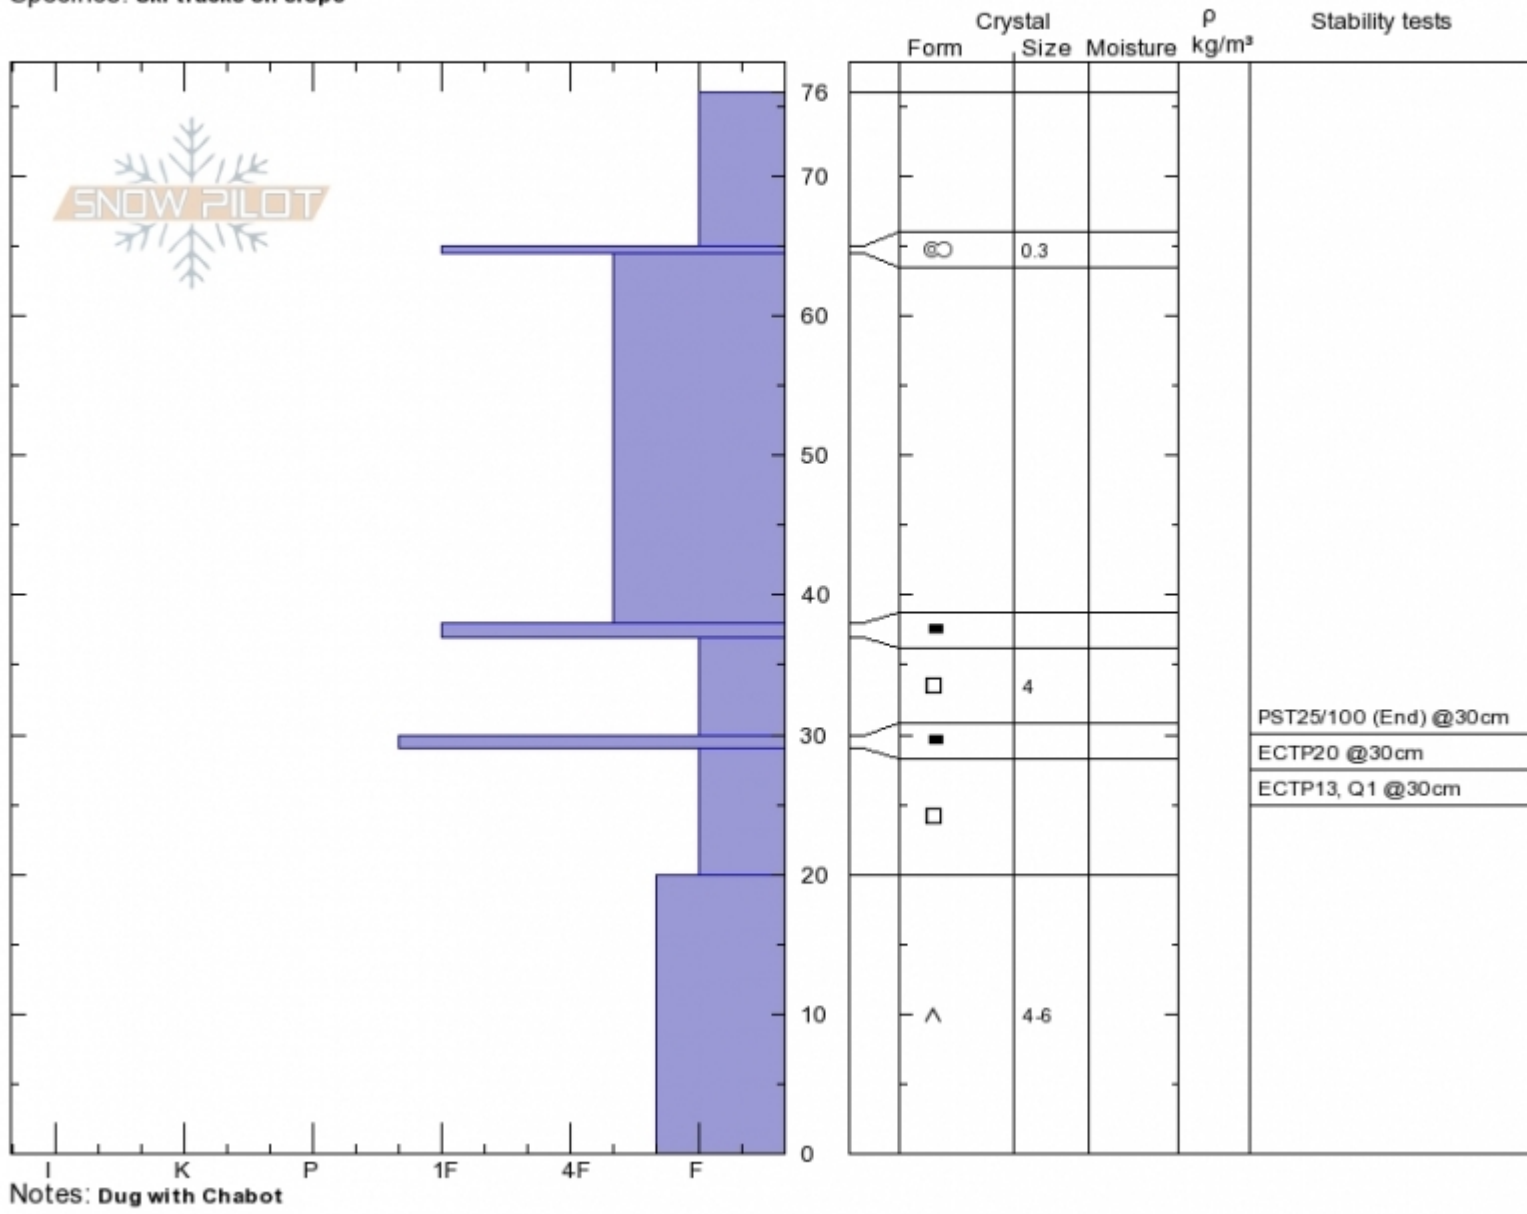

Trapper Creek- Hebgen  
 Lionhead Range  
 MT  
 Elevation: 8800 ft  
 Aspect: 140°  
 Specifics: Ski tracks on slope

Gabrielle Antonioli  
 Tue Jan 2 12:12 2018  
 Co-ord: 44.83865N, -111.34218W  
 Slope Angle: 28°  
 Wind Loading:

Stability: **Poor**  
 Air Temperature: 2°C  
 Sky Cover: **CLR**  
 Precipitation: **NO**  
 Wind: **Calm**

HS76  
 Stability Test Notes

Layer No  
 30-37: Pr

Advisory Region  
 Lionhead Range

Forecast link: [GNFAC Avalanche Forecast for Tue Jan 9, 2018](#)  
 Lionhead Range, 2018-01-03