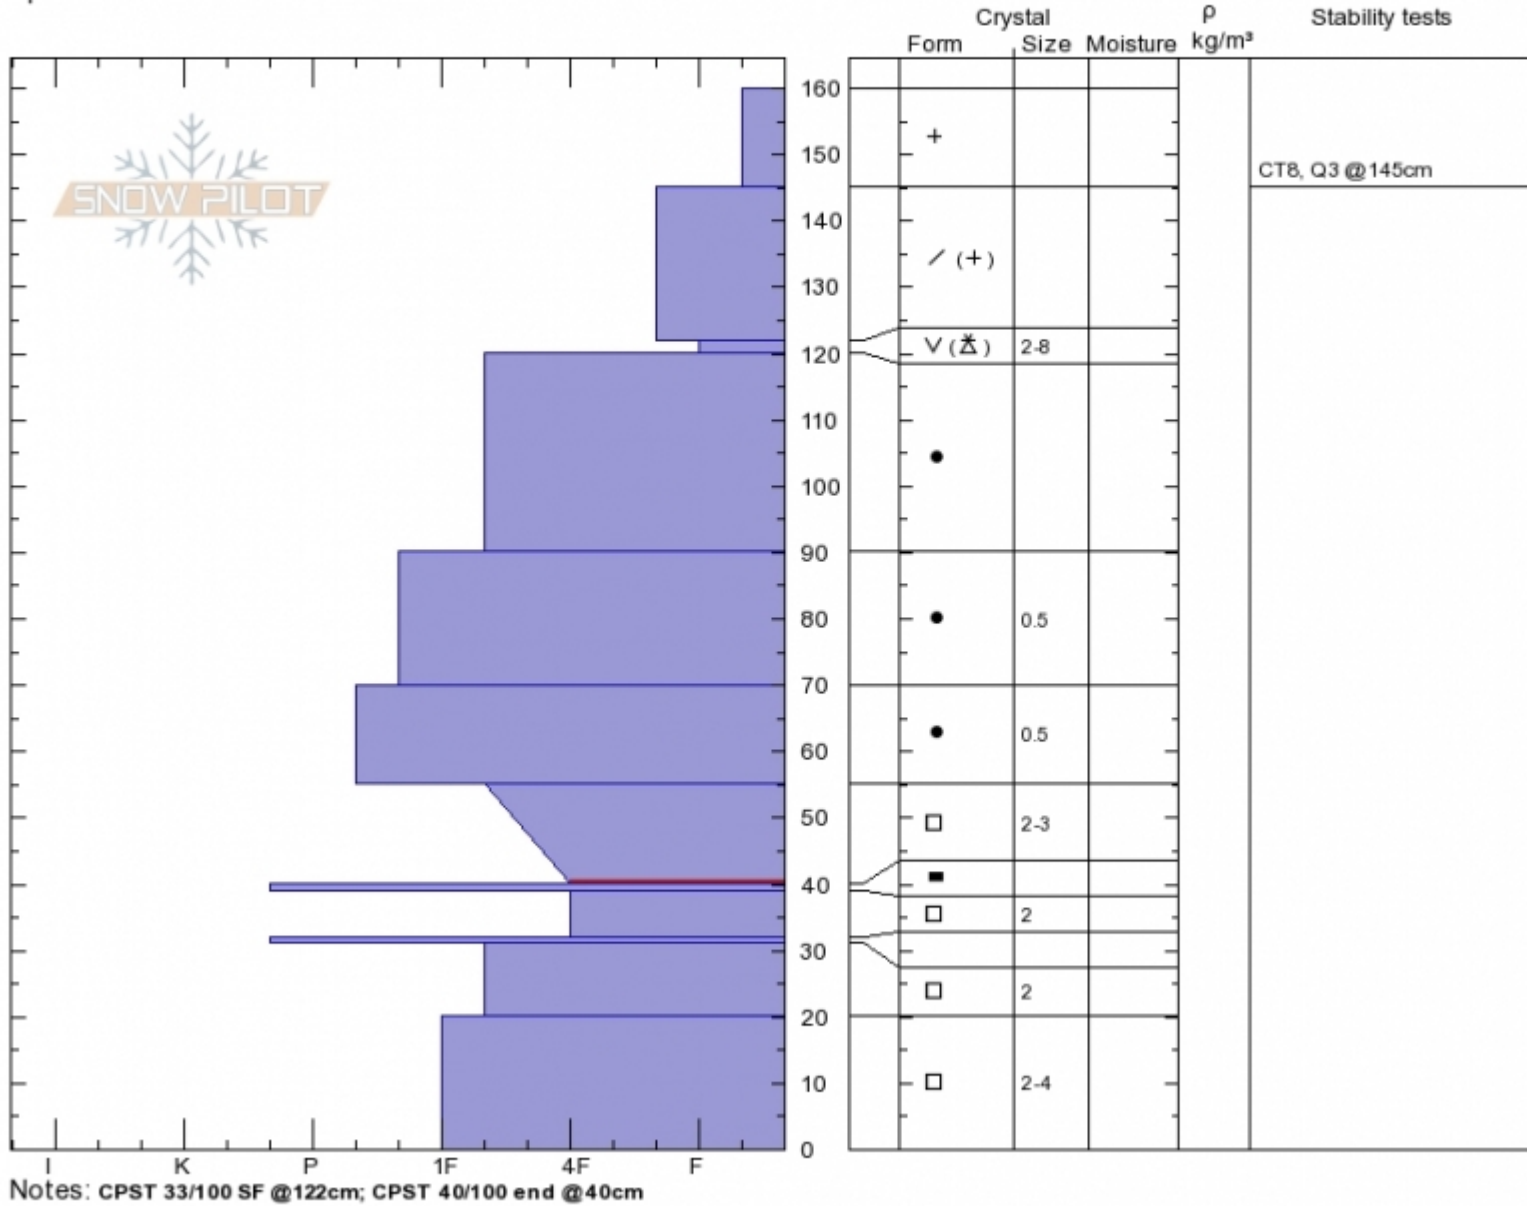

**Ski Hill**  
**Lionhead Range**  
**MT**  
 Elevation: **8130 ft**  
 Aspect: **70°**  
 Specifics:

**Doug Chabot-Admin**  
**Tue Jan 23 12:30 2018**  
 Co-ord: **44.70228N, -111.29568W**  
 Slope Angle: **24°**  
 Wind Loading: **previous**

Stability: **Good**  
 Air Temperature: **-7°C**  
 Sky Cover: **BKN**  
 Precipitation: **NO**  
 Wind: **SW Light Breeze**

**HS160**  
 Stability Test Notes

Layer No  
 120-122: s  
 40-55: Pr

Advisory Region  
 Lionhead Range