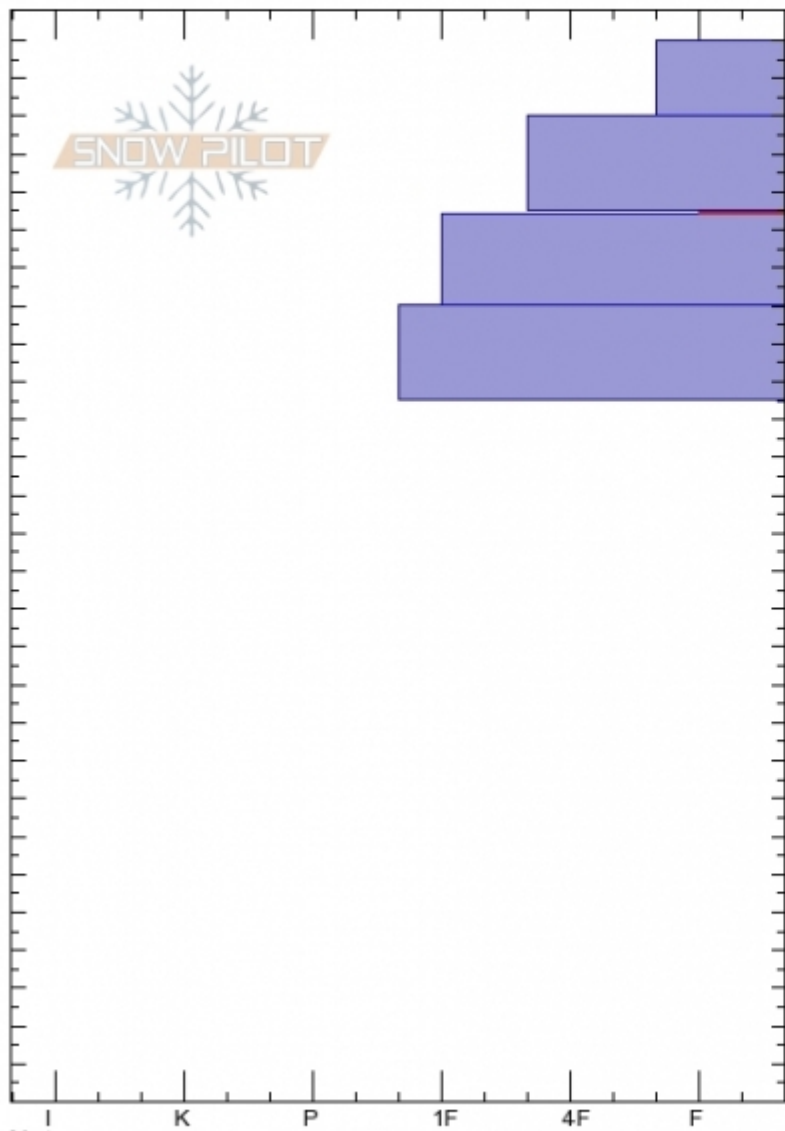

**Mt Abundance SE**  
**Cooke City**  
**MT**  
 Elevation: **10500 ft**  
 Aspect: **170°**  
 Specifics:

**Eric Knoff**  
**Tue Feb 20 13:00 2018**  
 Co-ord: **45.06768N, -110.01230W**  
 Slope Angle: **25°**  
 Wind Loading: **no**

Stability: **Fair**  
 Air Temperature: **-20°C**  
 Sky Cover: **OVC**  
 Precipitation: **S-1**  
 Wind: **SW Moderate**

**HS280**  
 Stability Test Notes

Layer No  
**234-235: F**

Elevation (m)	Crystal Form	Crystal Size	Moisture	ρ (kg/m³)	Stability tests
					Notes
280					
270					
260					
250					
240	□	0.5-1			ECTP15 @235cm
235					CT11, Q1 @235cm
230					
220	●				
210					
200	●				
190					
180					
170					
160					
150					
140					
130					
120					
110					
100					
90					
80					
70					
60					
50					
40					
30					
20					
10					
0					