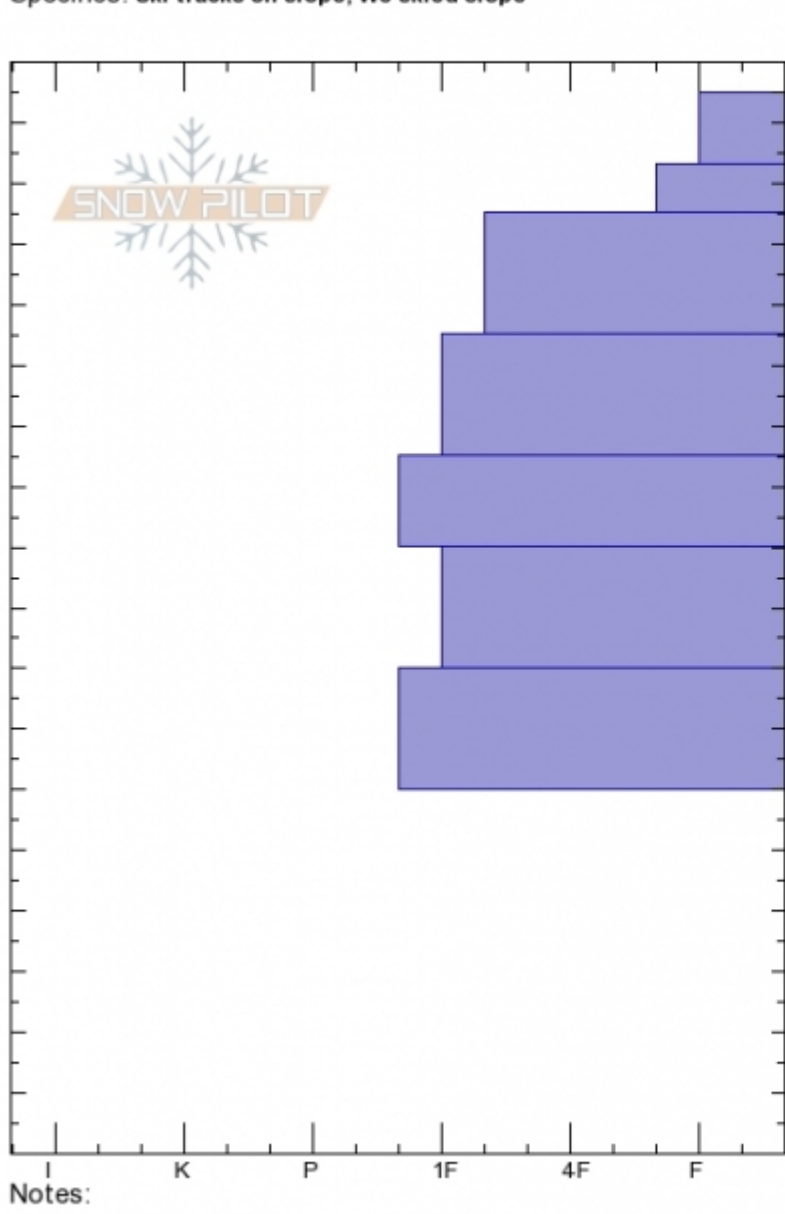

BaconRind/ErnieMiller  
 Madison Range-S  
 MT  
 Elevation: 8840 ft  
 Aspect: 100°  
 Specifics: Ski tracks on slope; We skied slope

Alex Marienthal  
 Sun Mar 4 11:30 2018  
 Co-ord: 44.95855N, -111.09991W  
 Slope Angle: 25°  
 Wind Loading:

Stability: **Good**  
 Air Temperature:  
 Sky Cover: **OVC**  
 Precipitation: **S1**  
 Wind: **Calm**

HS175  
 Stability Test Notes

Layer No

Crystal Form	Crystal Size	Moisture	$\rho$ kg/m <sup>3</sup>	Stability tests
+				CT4, Q3 @163cm
+(/)				PST21/100 (SF) @155cm
/				ECTN11 @155cm
				CT11, Q2 @155cm
				CT13, Q3 @135cm
				ECTN14 @135cm
				ECTN22 @115cm
				CT30, Q2 @80cm