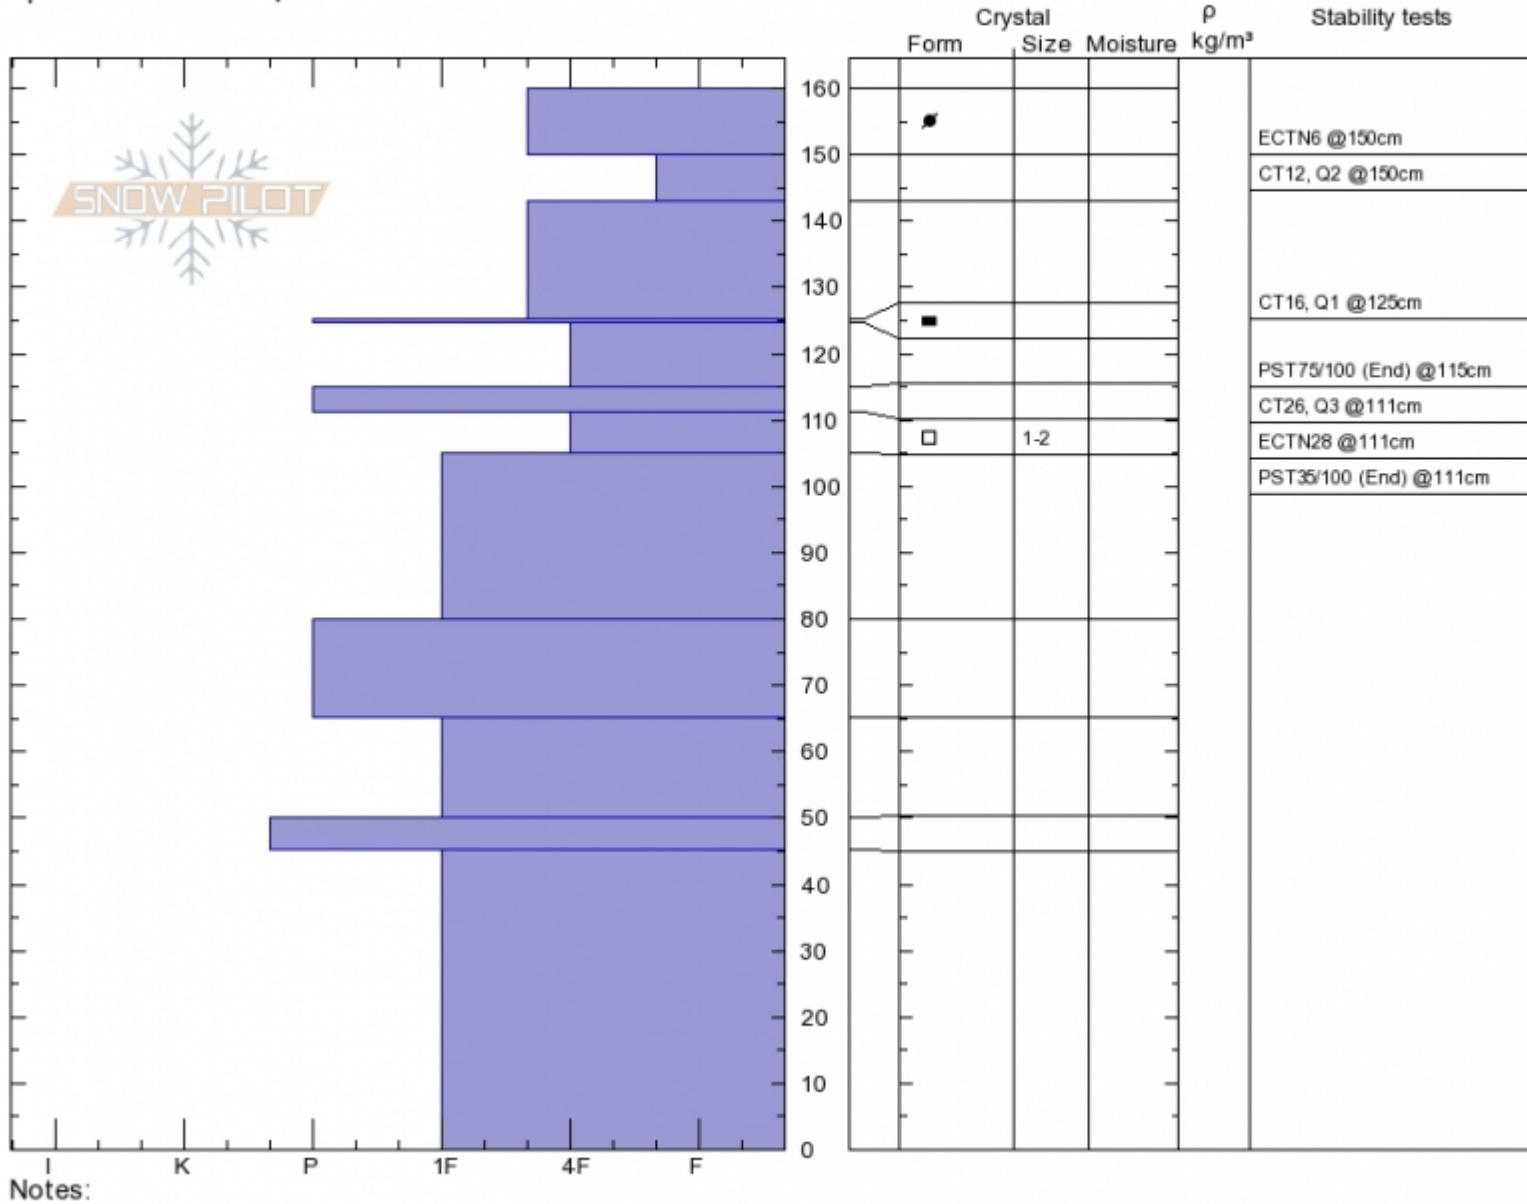

Beehive Basin
Madison Range-N
MT
 Elevation: **9930 ft**
 Aspect: **260°**
 Specifics: **We skied slope**

Alex Marienthal
Fri Mar 9 11:30 2018
 Co-ord: **45.34639N, -111.39054W**
 Slope Angle: **36°**
 Wind Loading: **yes**

Stability: **Good**
 Air Temperature:
 Sky Cover: **BKN**
 Precipitation: **NO**
 Wind: **SW Strong**

HS160
Stability Test Notes

Layer No

Advisory Region
 Northern Madison
 Northern Madison, 2018-03-10