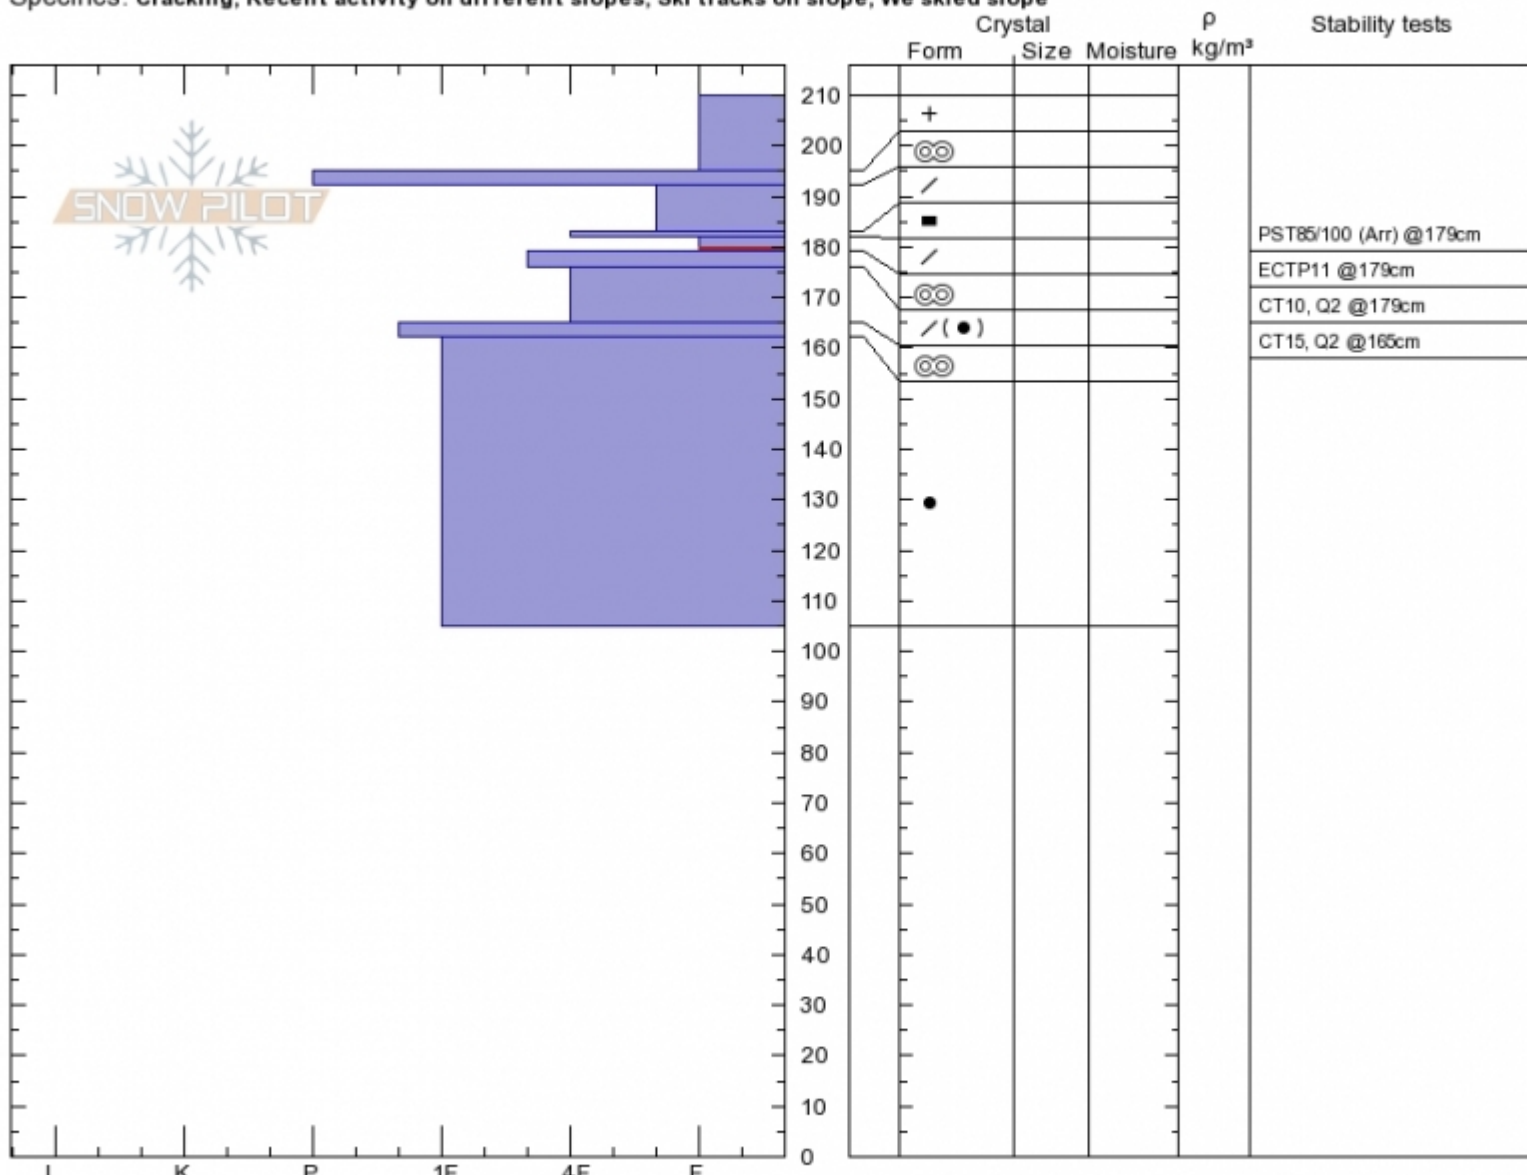

**Middle Basin/Beehive**  
**Madison Range-N**  
**MT**  
 Elevation: **8820 ft**  
 Aspect: **90°**  
 Specifics: **Cracking; Recent activity on different slopes; Ski tracks on slope; We skied slope**

**Alex Marienthal**  
**Sat Mar 24 00:25 2018**  
 Co-ord: **45.32384N, -111.37836W**  
 Slope Angle: **25°**  
 Wind Loading: **no**

Stability: **Fair**  
 Air Temperature:  
 Sky Cover: **BKN**  
 Precipitation: **NO**  
 Wind: **SW Moderate**

**HS210**  
 Stability Test Notes

Layer No  
**179-182: F**

Notes: 6in. new snow this morning. Stopped snowing 30-45 minutes before pit. Wind increasing to strong.

Advisory Region  
 Northern Madison  
 Northern Madison, 2018-03-29