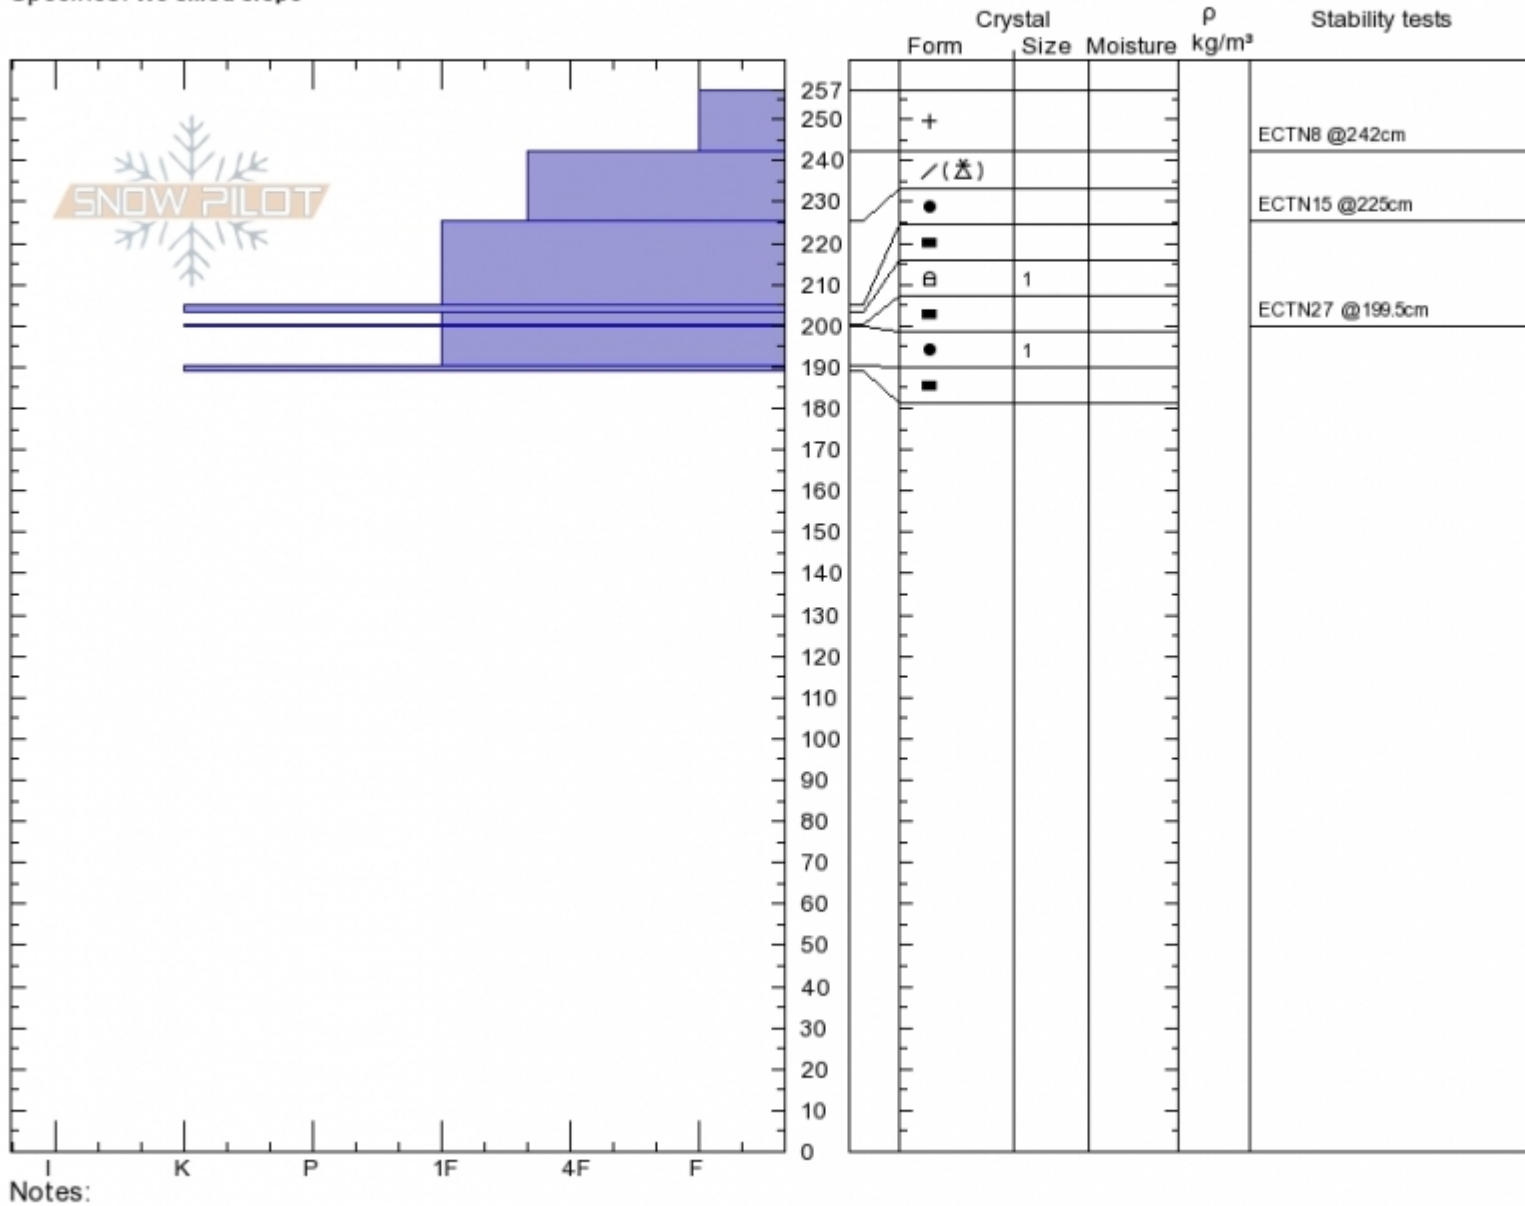

Palisades Butte
Gallatin Range-N
MT
 Elevation: **9650 ft**
 Aspect: **160°**
 Specifics: **We skied slope**

Doug Chabot-Admin
Thu Mar 29 11:45 2018
 Co-ord: **45.41848N, -110.97893W**
 Slope Angle: **32°**
 Wind Loading: **yes**

Stability: **Very Good**
 Air Temperature: **-7°C**
 Sky Cover: **CLR**
 Precipitation: **NO**
 Wind: **W Moderate**

HS257
 Stability Test Notes

Layer No

Advisory Region
 Northern Gallatin
 Northern Gallatin, 2018-04-01