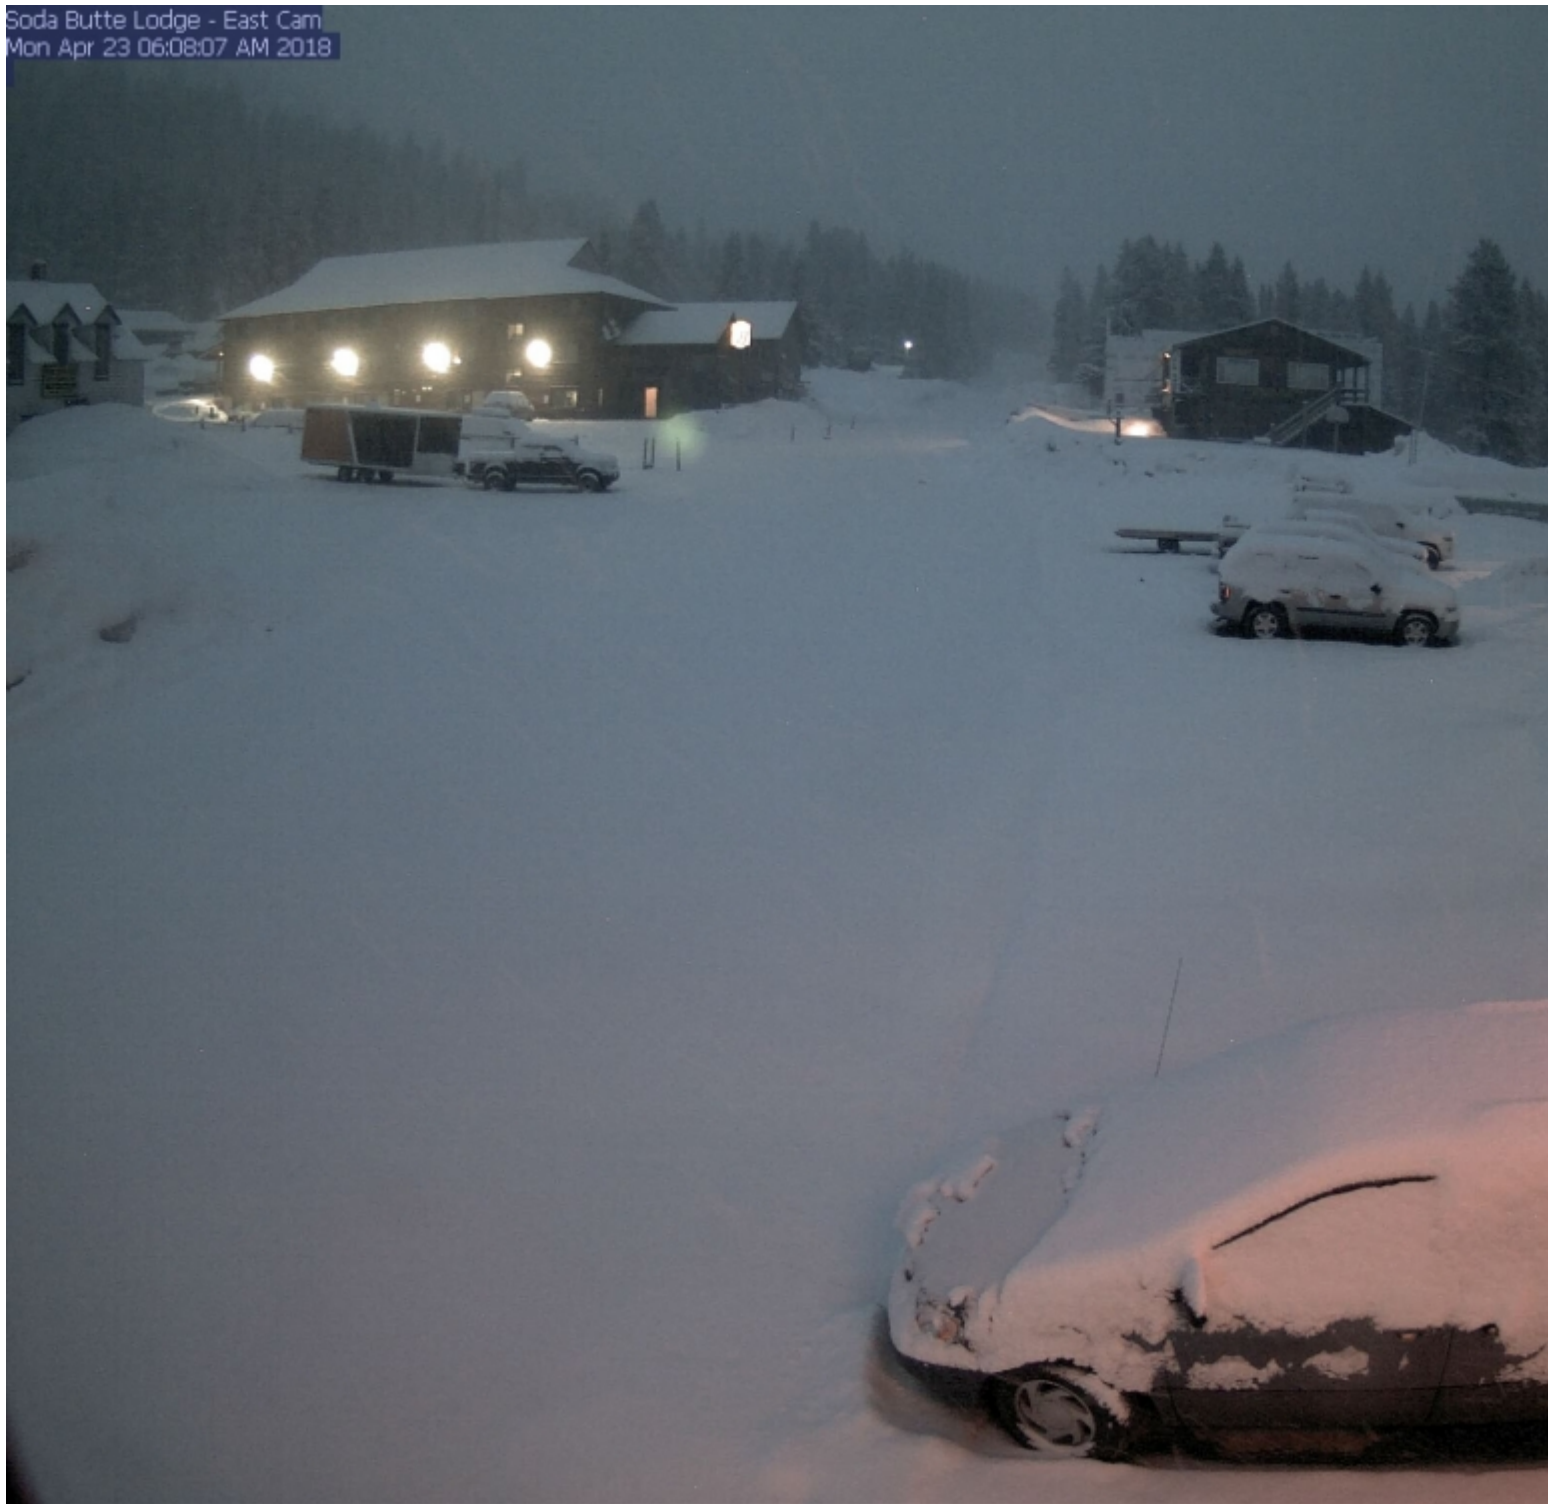

Soda Butte Lodge - East Cam  
Mon Apr 23 06:08:07 AM 2018

The town of Cooke City received 3-4" of heavy snow overnight. There is sure to be more in the mountains.  
Photo: Soda Butte Lodge Webcam (screenshot)

Advisory Region  
Cooke City

**Forecast link:** [GNFAC Avalanche Forecast for Mon Apr 23, 2018](#)  
Cooke City, 2018-04-23