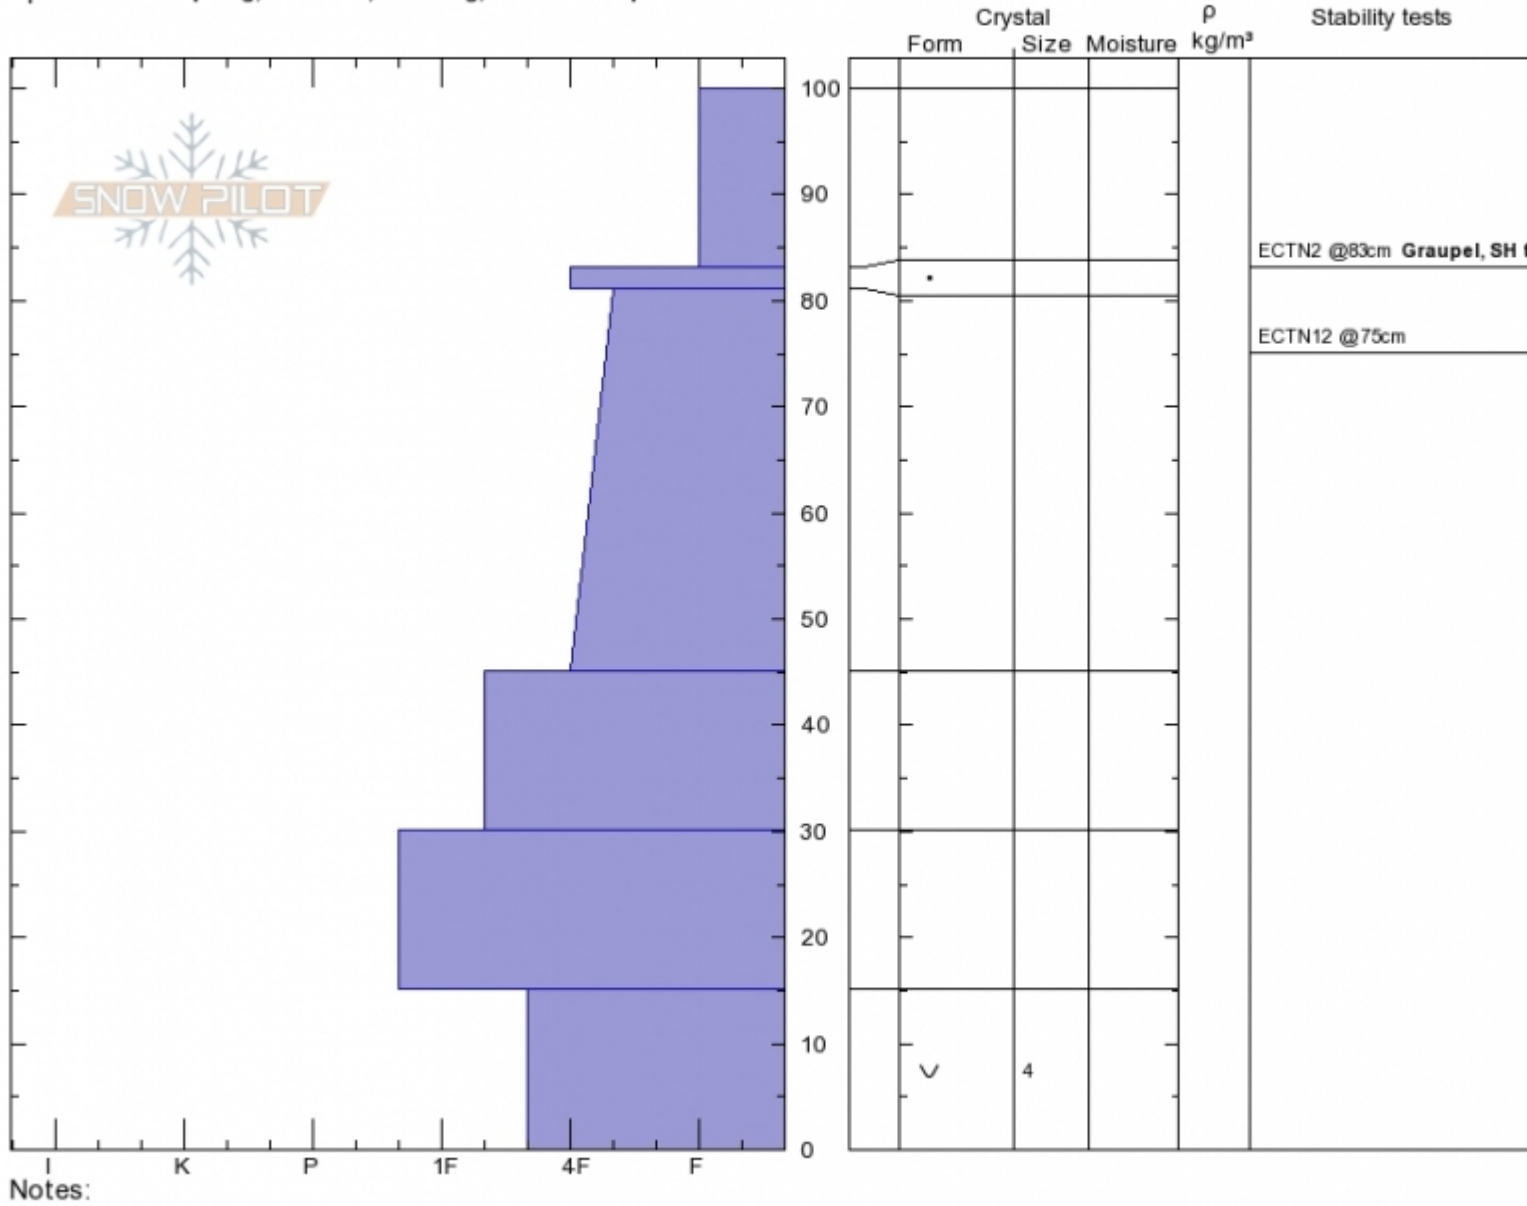

west Woody Ridge  
 Absaroka Range  
 MT  
 Elevation: 9800 ft  
 Aspect: 272°  
 Specifics: Collapsing, localized; Cracking; We skied slope

Beau Fredlund  
 Sat Nov 24 15:00 2018  
 Co-ord: 44.97912N, -109.92559E  
 Slope Angle: 31°  
 Wind Loading:

Stability:  
 Air Temperature:  
 Sky Cover:  
 Precipitation: **NO**  
 Wind: **Calm**

HS100  
 Stability Test Notes  
 83: Graupel, SH too?

Layer No  
 0-15: Prob

Advisory Region  
 Cooke City  
 Cooke City, 2018-11-25