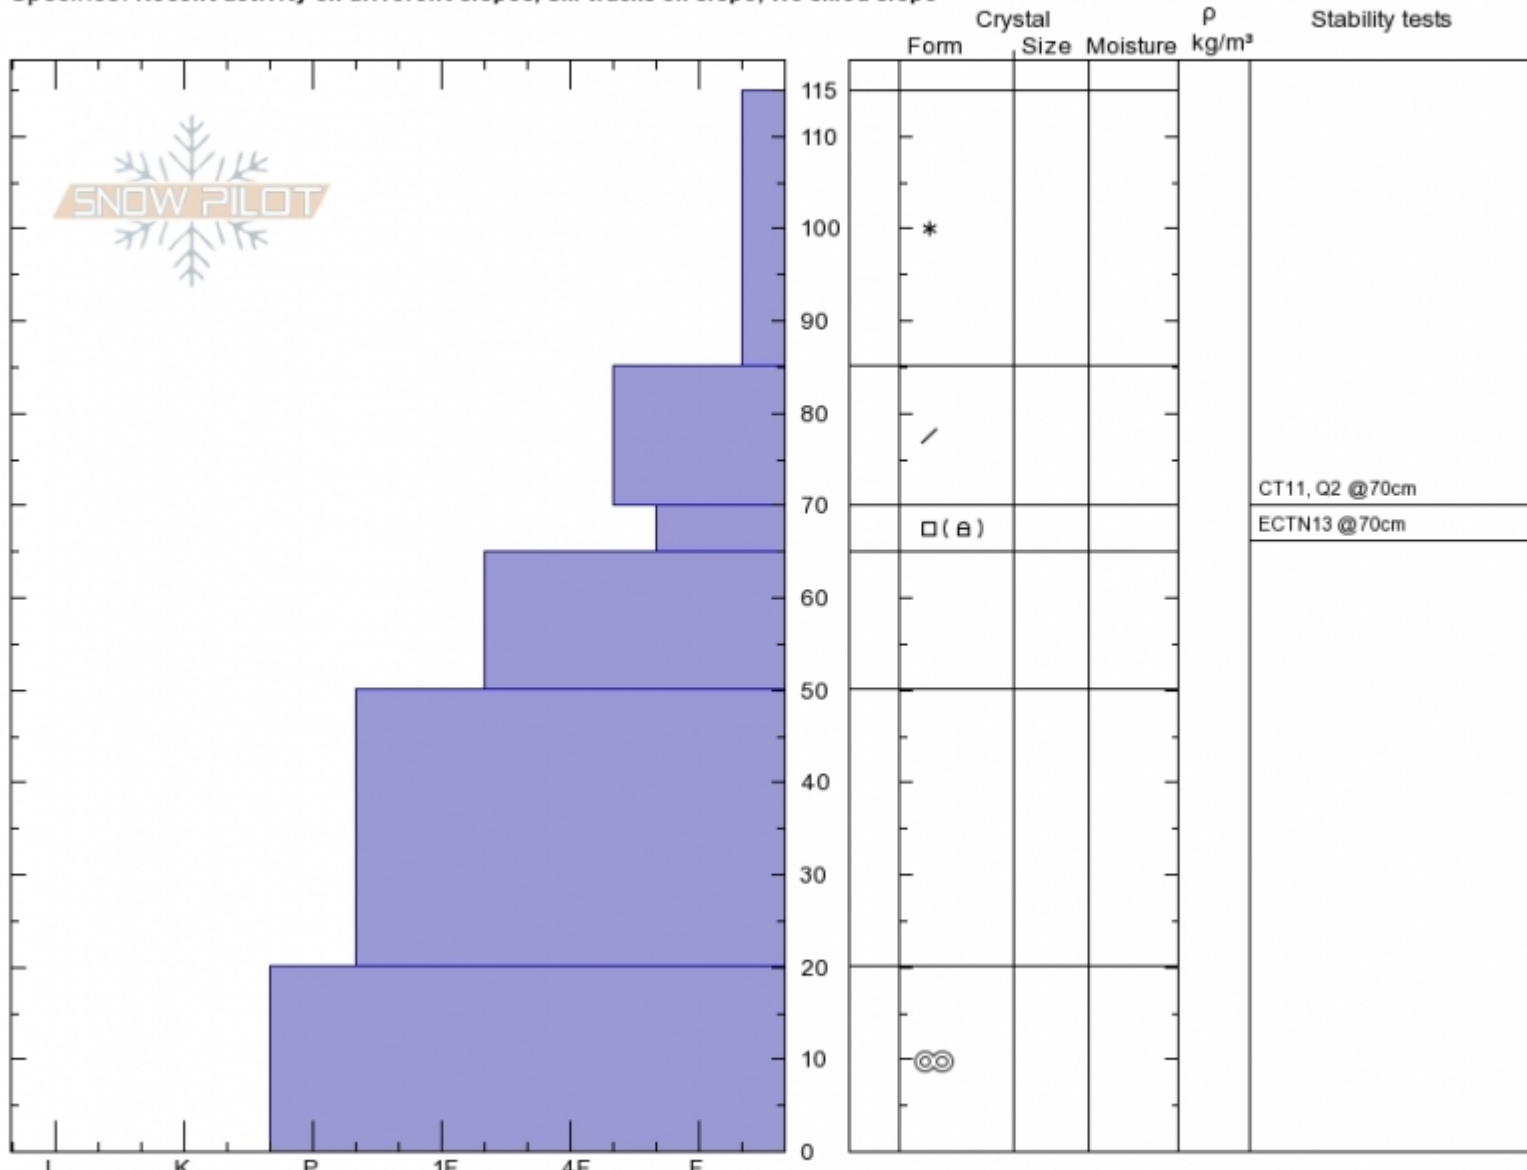

Top of Spanky's  
Madison Range-N  
MT

Elevation: 9000 ft  
Aspect: 70°

Alex Marienthal  
Sun Nov 25 11:30 2018  
Co-ord: 45.32369N, -111.38047W  
Slope Angle: 20°  
Wind Loading:

Stability: Fair  
Air Temperature:  
Sky Cover:  
Precipitation:  
Wind:

HS115  
Stability Test Notes

Layer No  
65-70: Pr

Specifics: Recent activity on different slopes; Ski tracks on slope; We skied slope

Notes: Also dug on ascent of west side near Tyler's, ~8,800'. HS 90cm ECTN down 40cm and CT17Q3 at ground. Slightly softer basal layer