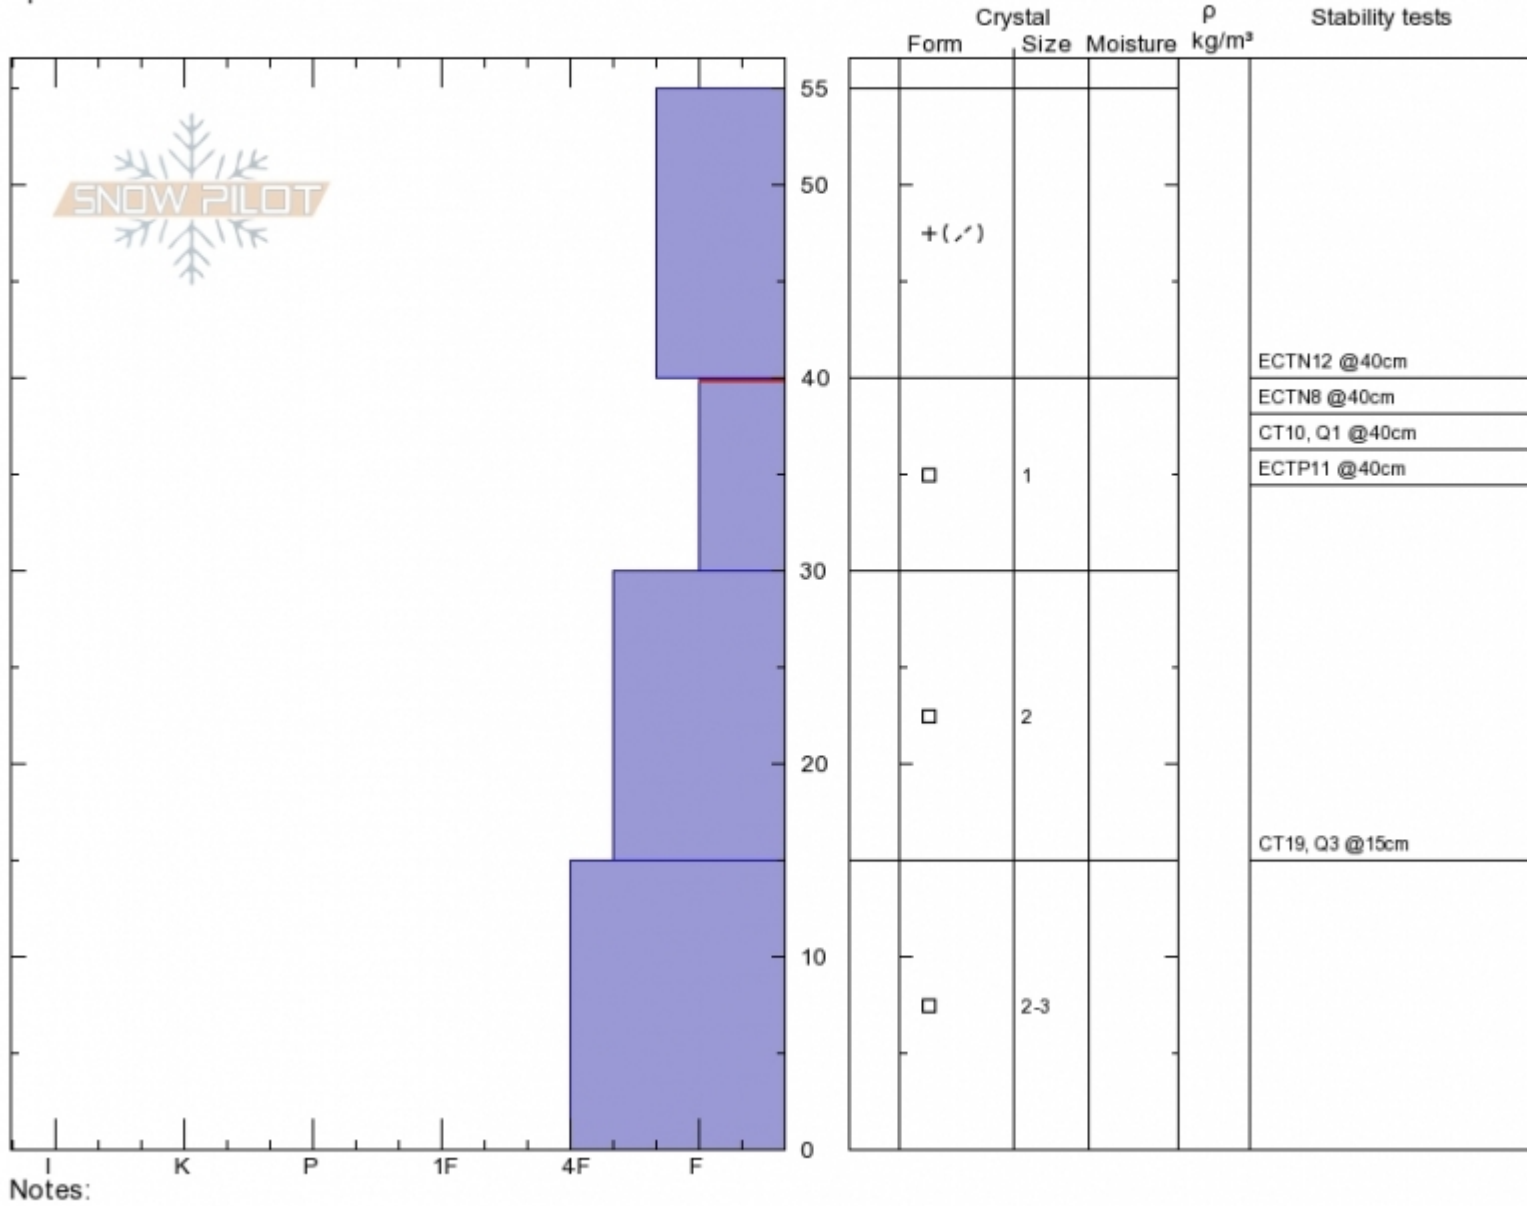

Lionhead Ridge
Lionhead Range
MT
 Elevation: **8000 ft**
 Aspect: **60°**
 Specifics:

Alex Marienthal
Mon Nov 26 11:30 2018
 Co-ord: **44.70257N, -111.29597W**
 Slope Angle: **30°**
 Wind Loading:

Stability: **Poor**
 Air Temperature:
 Sky Cover:
 Precipitation:
 Wind:

HS55
Stability Test Notes

Layer No
30-40: Pr

Advisory Region
 Lionhead Range
 Lionhead Range, 2018-11-28