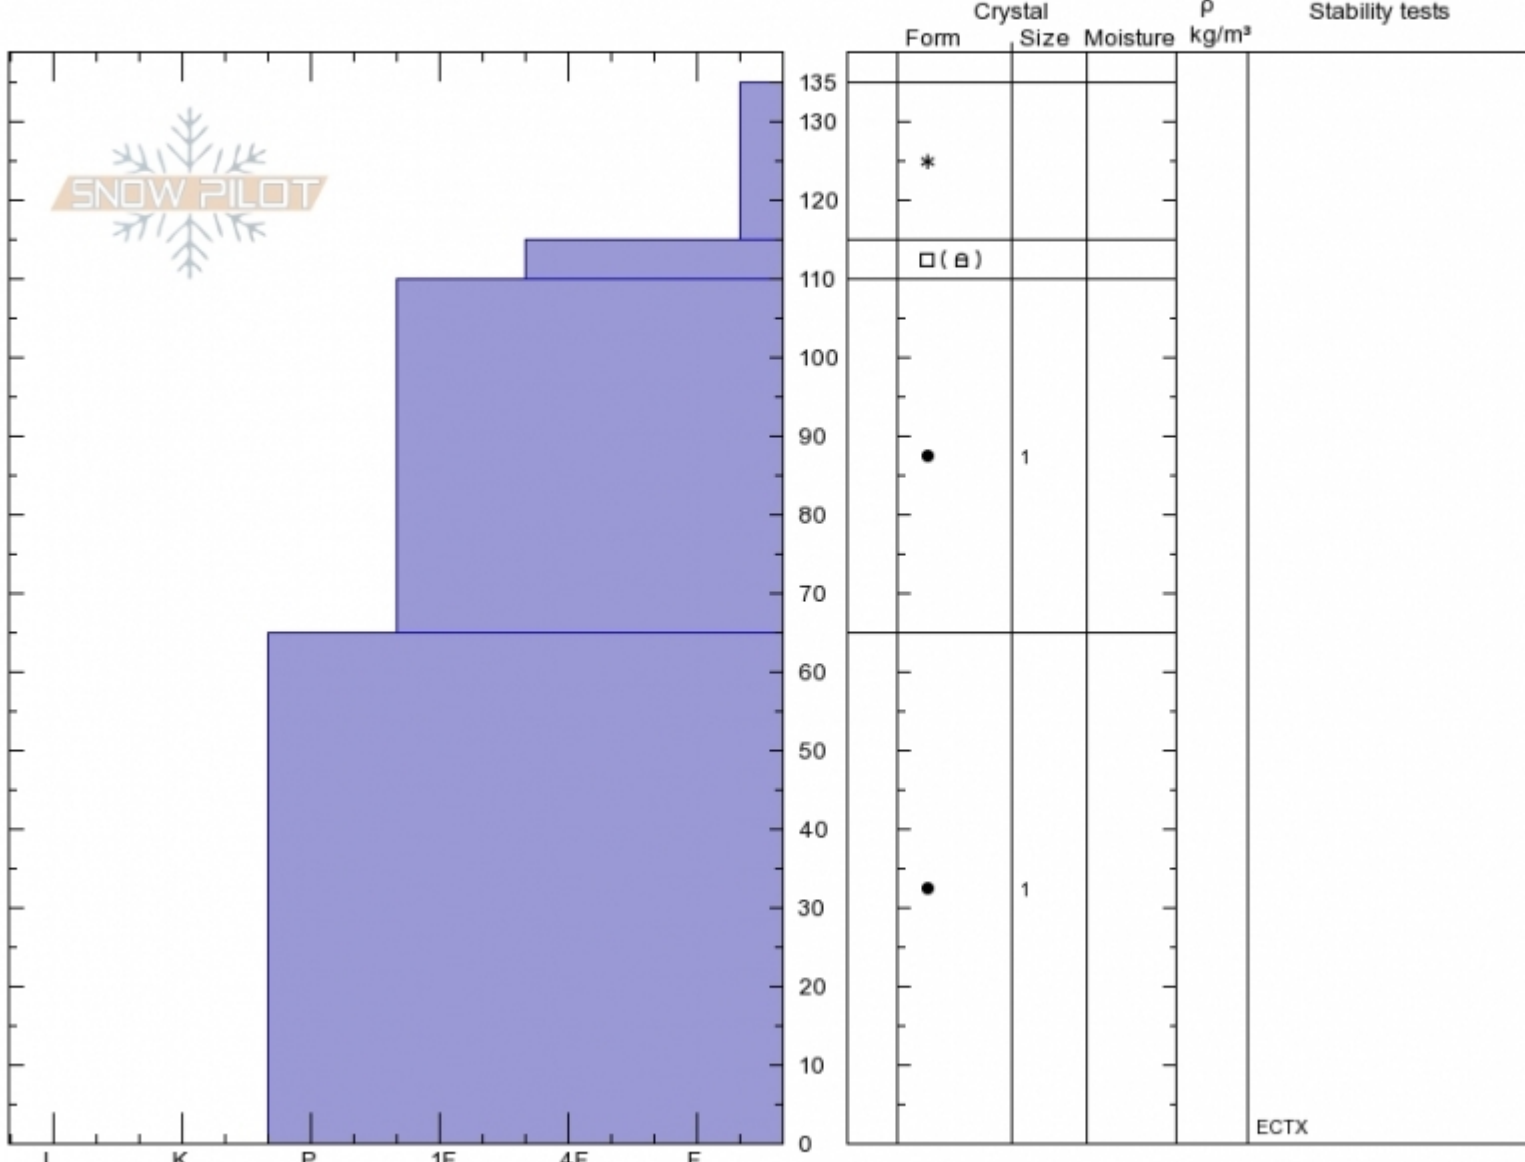

The Throne
Bridger Range
MT
 Elevation: **8150 ft**
 Aspect: **90°**

Alex Marienthal
Sun Dec 2 11:15 2018
 Co-ord: **45.88400N, -110.95015W**
 Slope Angle: **35°**
 Wind Loading:

Stability:
 Air Temperature:
 Sky Cover: **CLR**
 Precipitation: **NO**
 Wind: **Calm**

HS135
Stability Test Notes

Layer No

Specifics: Recent activity on different slopes; Ski tracks on slope; We skied slope; Snowmobile tracks on slope

Notes: We dug a second pit on ENE aspect 8450' elev.: Similar structure to this pit, HS 160 and ECTN16, CT14 Q2 @ 135cm (same layer as