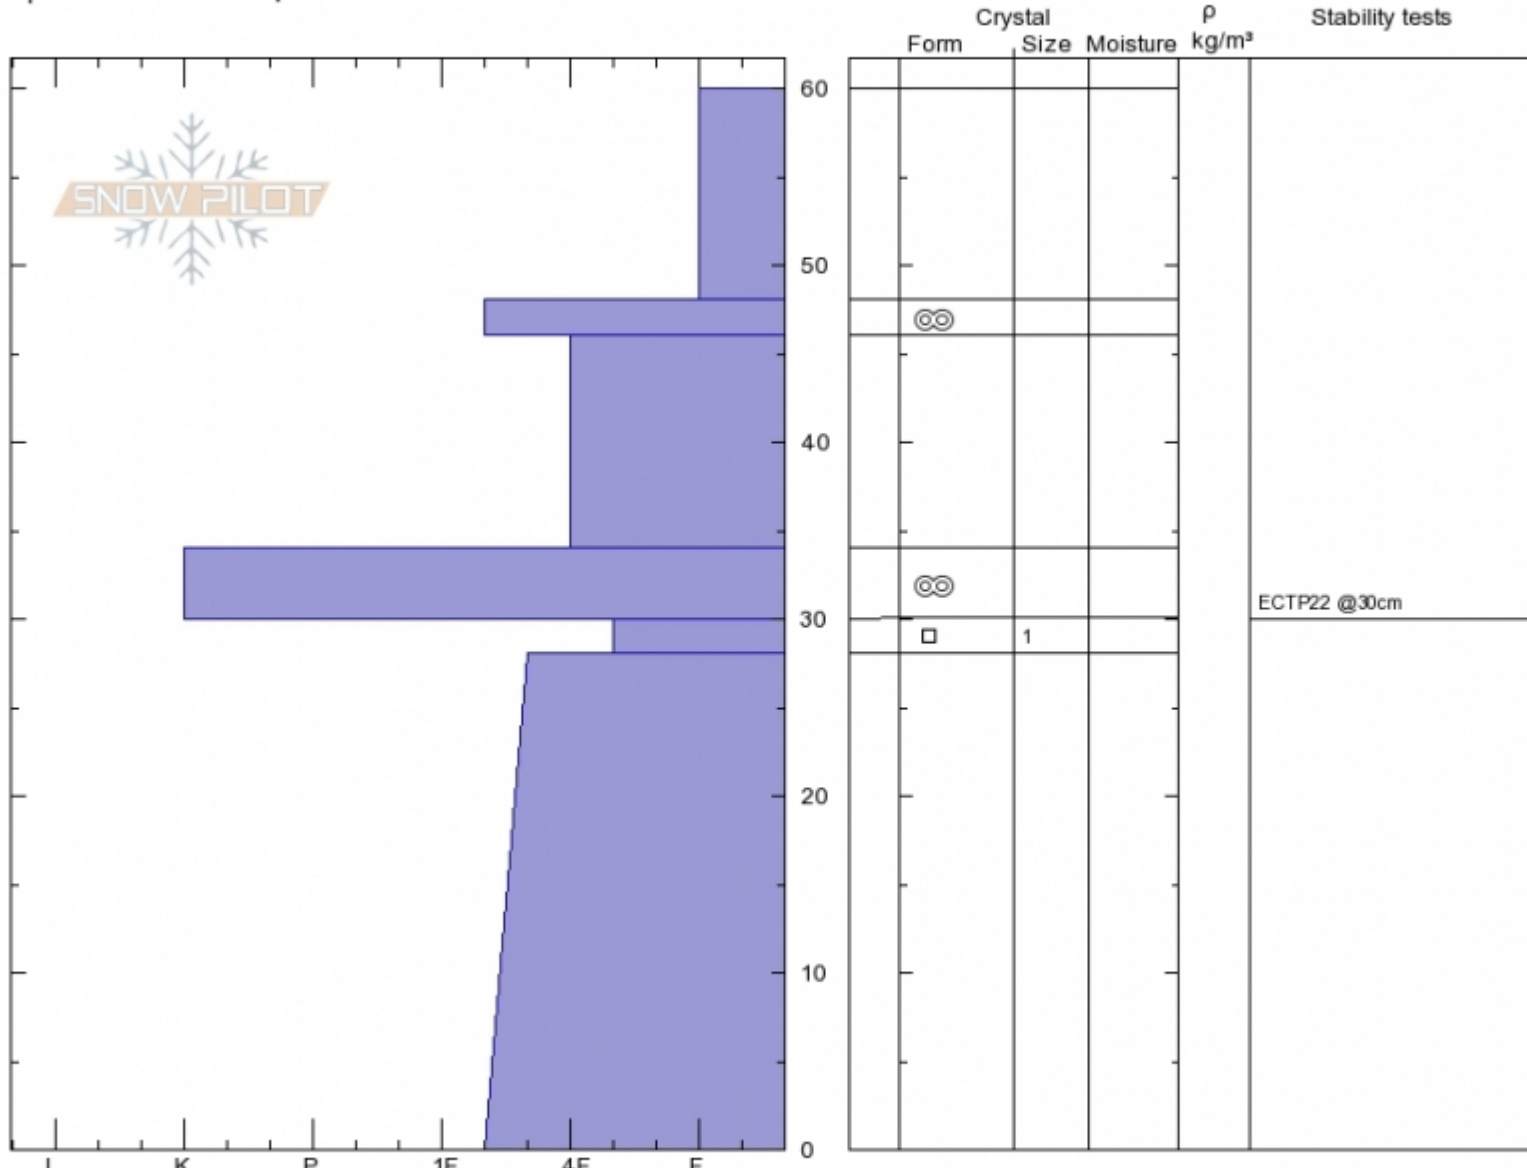

east Republic Ridge
Absaroka Range
MT
 Elevation: **8950 ft**
 Aspect: **140°**
 Specifics: **We skied slope**

Beau Fredlund
Fri Dec 7 13:00 2018
 Co-ord: **44.98692N, -109.95104E**
 Slope Angle: **28°**
 Wind Loading:

Stability:
 Air Temperature:
 Sky Cover: **BKN**
 Precipitation: **S-1**
 Wind: **Calm**

HS60
Stability Test Notes

Layer No
28-30: Pro

Notes: Thinner snowpack around this general area than expected. Facet gardens in areas around rocks. (The SE aspect of Mt. Republic)