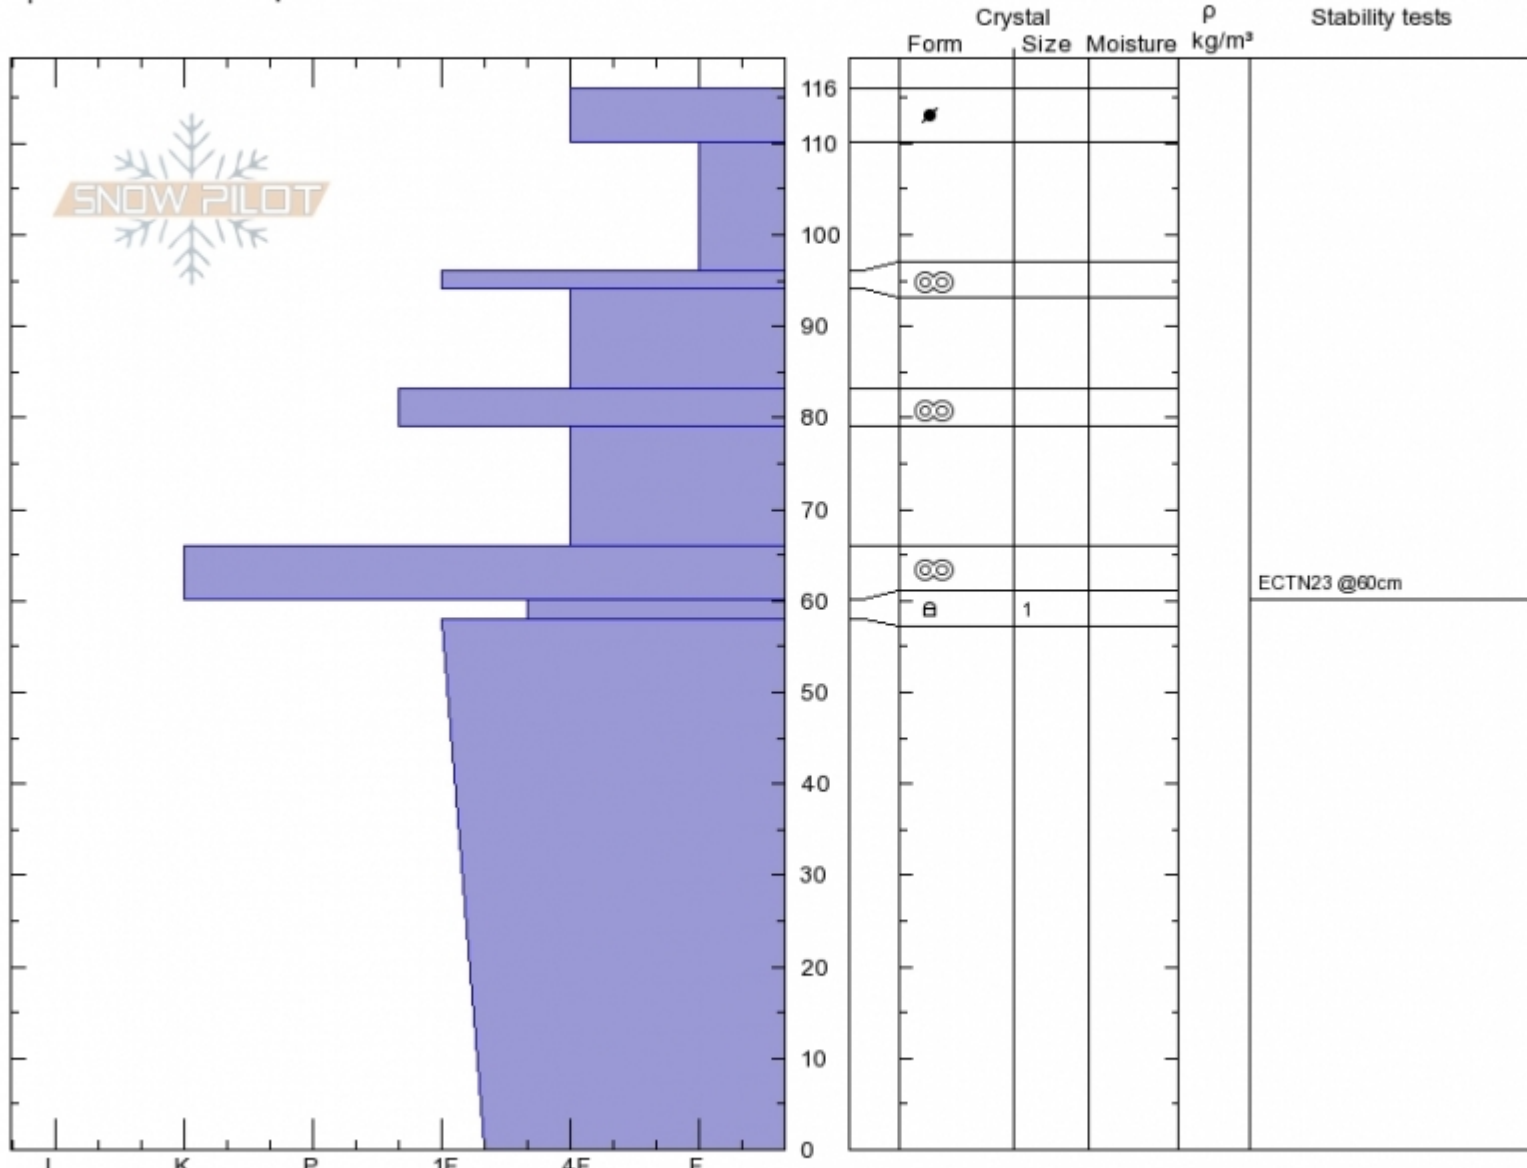

east 9595
 Beartooths
 MT
 Elevation: 9250 ft
 Aspect: 113°
 Specifics: We skied slope

Beau Fredlund
 Sat Dec 15 13:30 2018
 Co-ord: 45.02021N, -110.00882E
 Slope Angle: 28°
 Wind Loading: previous

Stability:
 Air Temperature: -2°C
 Sky Cover: BKN
 Precipitation: NO
 Wind:

HS116
 Stability Test Notes

Layer No
 110-116: v
 60-66: Th
 58-60: Pro

Notes: Winds this morning were gusting into the 50mph range, from the SW (at the Lulu Pass wx station), and affected many exposed slopes at lower elevations.

Advisory Region
 Cooke City
 Longitude
 -109.93W
 Latitude
 45.02N
 Cooke City, 2018-12-15