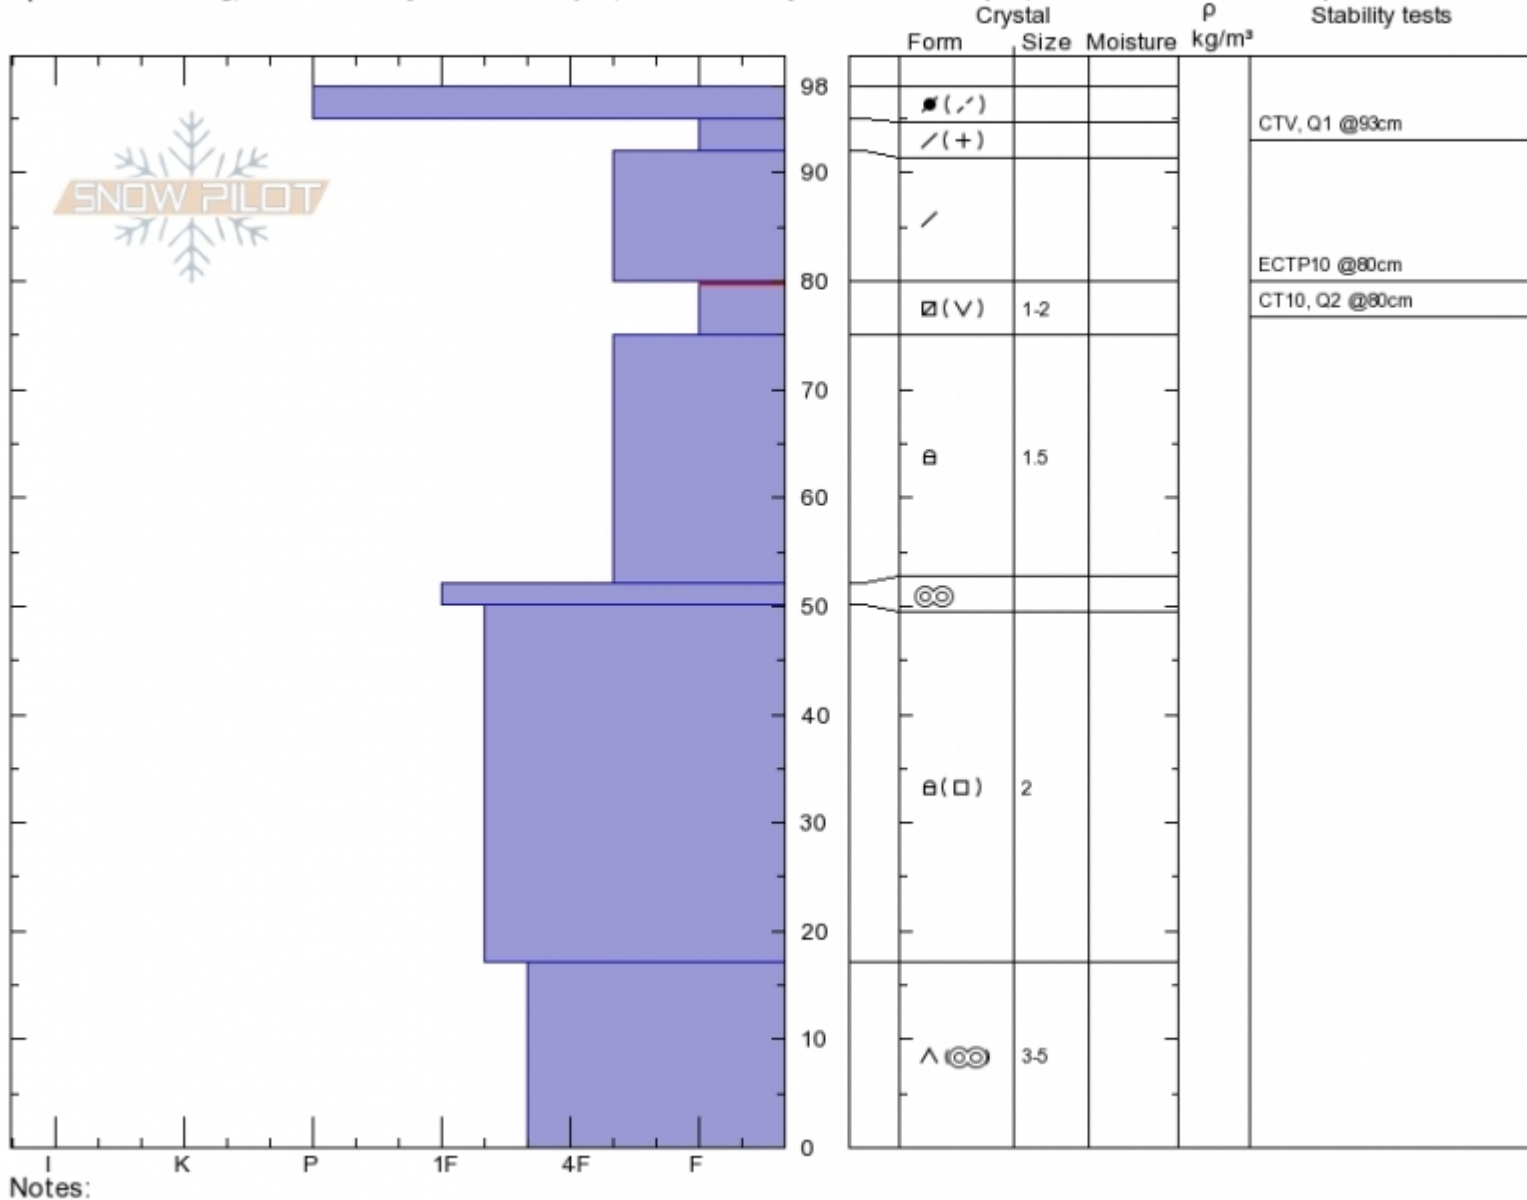

Second Yellow Mule
Madison Range-N
MT

Elevation: 9380 ft
Aspect: 45°

Alex Marienthal
Sun Dec 16 10:20 2018
Co-ord: 45.17730N, -111.40087W
Slope Angle: 30°
Wind Loading: **yes**

Stability: **Poor**
Air Temperature:
Sky Cover: **SCT**
Precipitation:
Wind: **Calm**

HS98
Stability Test Notes

Layer No
75-80: Pr
0-17: Icy r

Specifics: Cracking; Recent activity on similar slopes; Recent activity on different slopes; Snowmobile tracks on slope

Advisory Region
Northern Madison
Avalanche Details: [Snowmobiler triggered wind slab on Buck Ridge](#)
Northern Madison, 2018-12-16