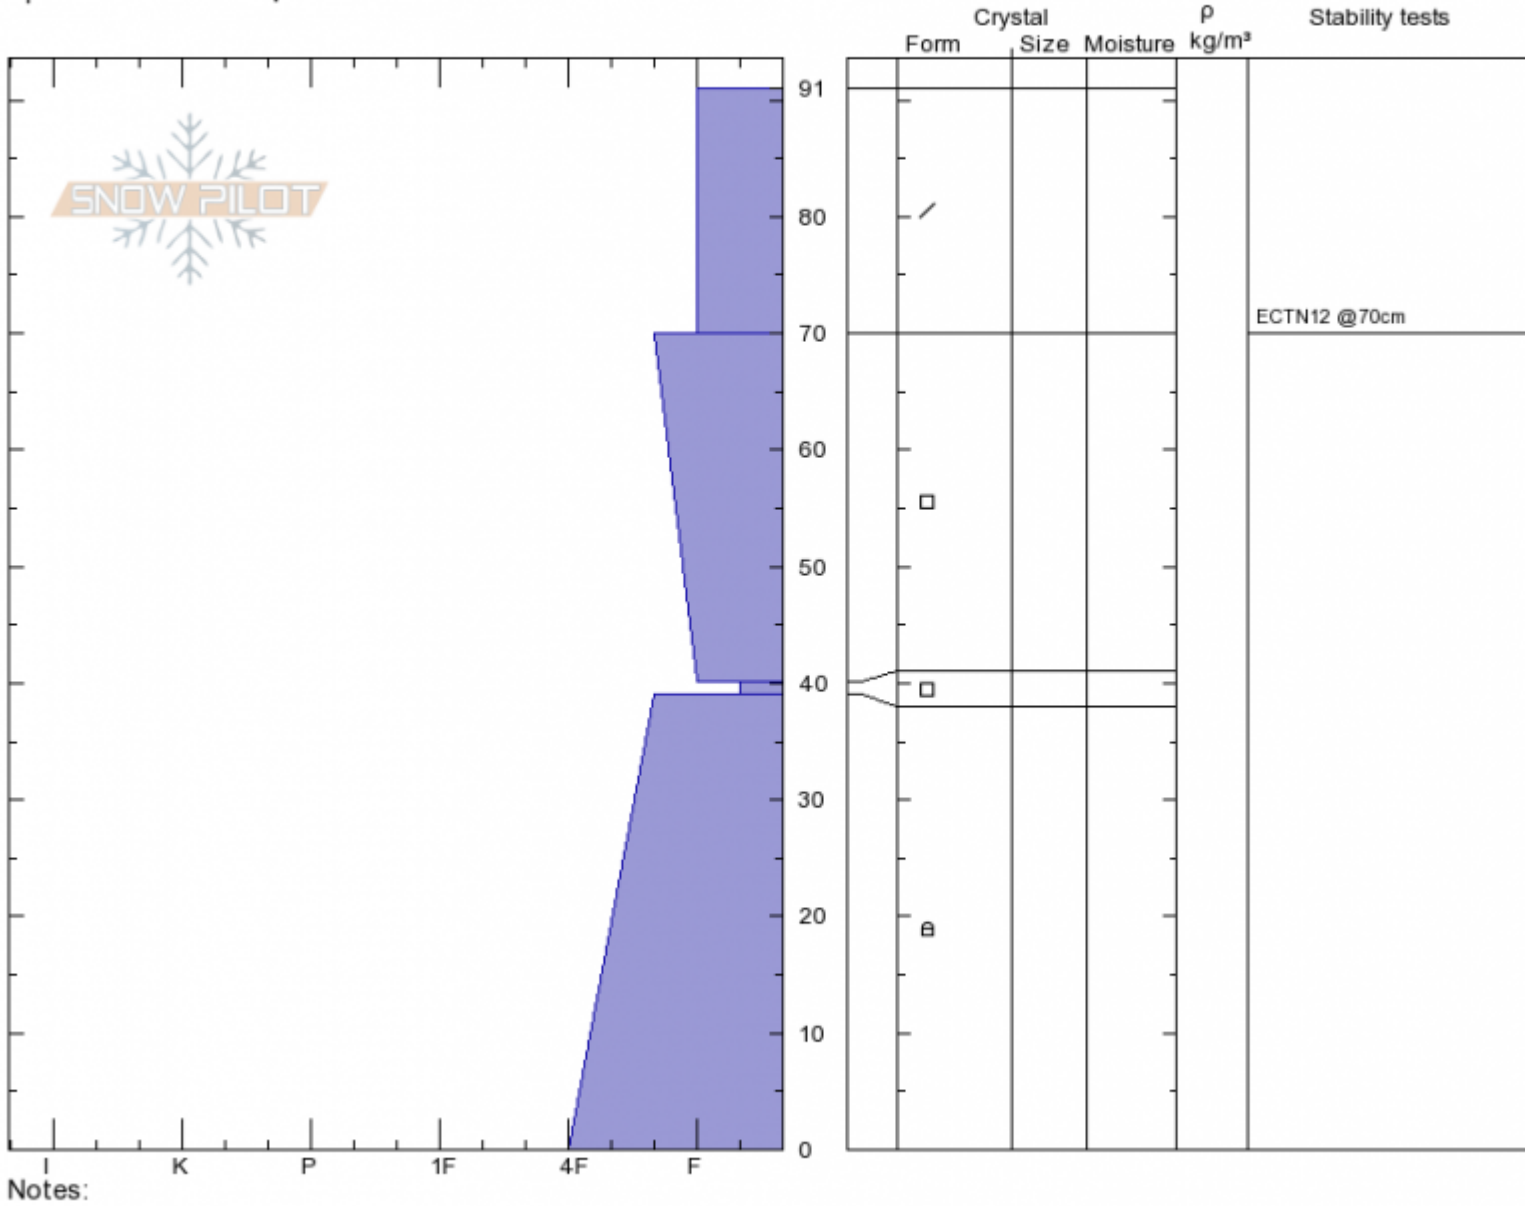

Dog Leg
Bridger Range
MT
Elevation: **8200 ft**
Aspect: **69°**
Specifics: **We skied slope**

Andrew Schauer
Sun Dec 16 15:20 2018
Co-ord: **45.83187N, -110.93578W**
Slope Angle: **36°**
Wind Loading: **no**

Stability: **Good**
Air Temperature: **-2°C**
Sky Cover: **CLR**
Precipitation: **NO**
Wind: **Calm**

HS91
Stability Test Notes

Layer No
39-40: Pr

Advisory Region
Bridger Range
Longitude
-110.94W
Latitude
45.83N
Bridger Range, 2018-12-16