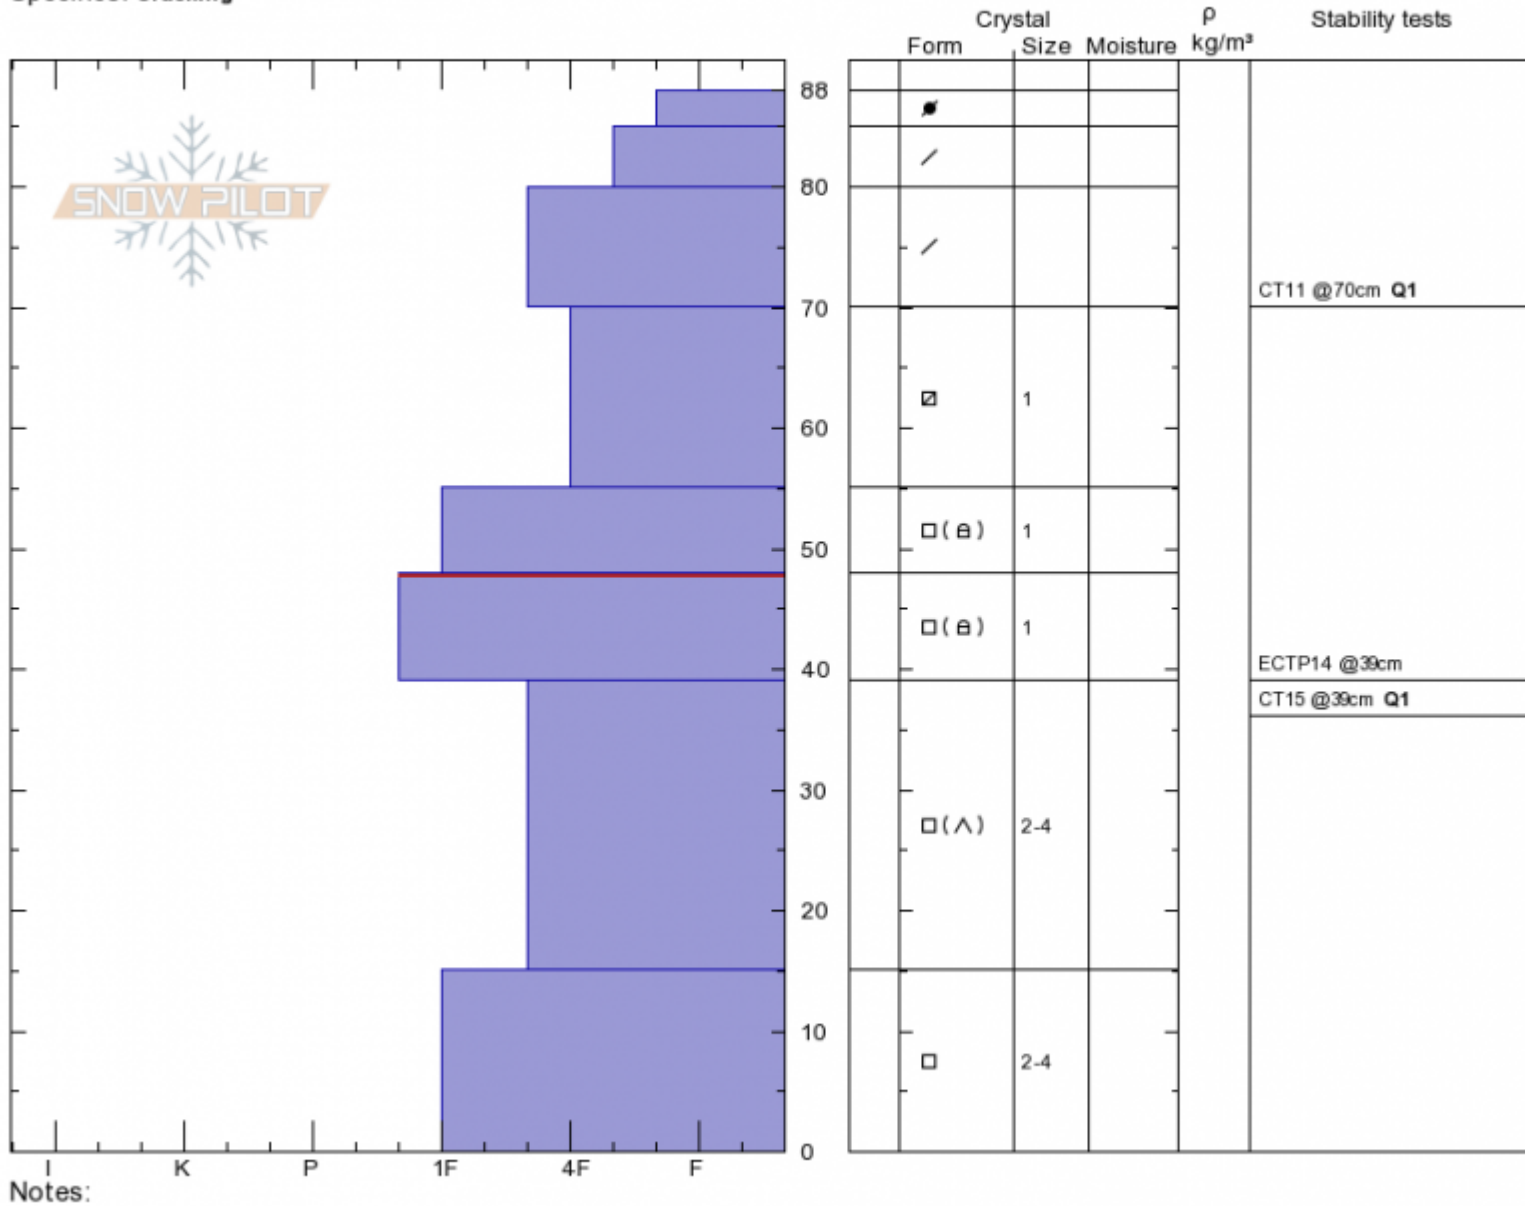

Ski Hill
Henry Mtns
MT
 Elevation: **8100 ft**
 Aspect: **50°**
 Specifics: **Cracking**

Andrew Schauer
Tue Dec 18 10:45 2018
 Co-ord: **44.70350N, -111.29728W**
 Slope Angle: **30°**
 Wind Loading: **yes**

Stability: **Fair**
 Air Temperature: **-4°C**
 Sky Cover: **OVC**
 Precipitation: **NO**
 Wind: **W Moderate**

HS88 PS15
Stability Test Notes
70: Q1
39: Q1

Layer No
39-48: Pr
0-15: icy

Advisory Region
 Lionhead Range
 Longitude
 -111.30W
 Latitude
 44.70N
 Lionhead Range, 2018-12-18