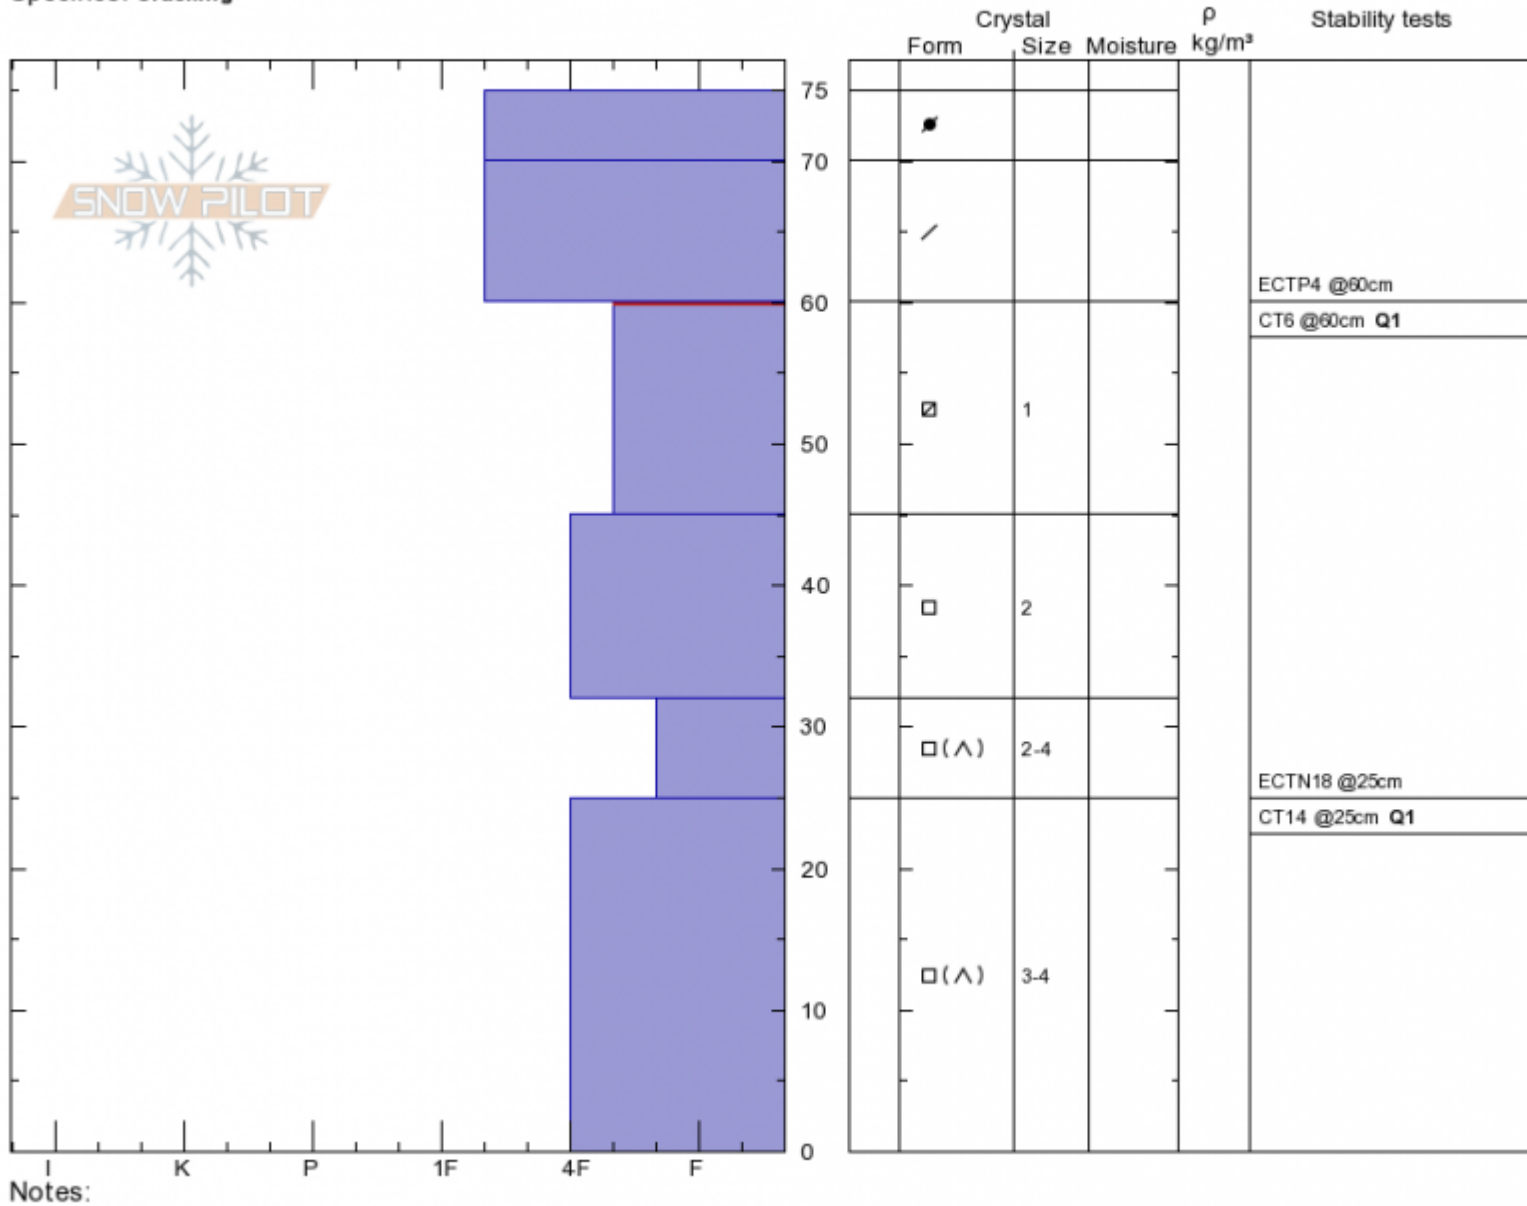

S. end Lionhead Ridge
 Henry Mtns
 MT
 Elevation: 8700 ft
 Aspect: 25°
 Specifics: Cracking

Andrew Schauer
 Tue Dec 18 12:00 2018
 Co-ord: 44.70756N, -111.30556W
 Slope Angle: 27°
 Wind Loading: yes

Stability: Fair
 Air Temperature: -5°C
 Sky Cover: OVC
 Precipitation: NO
 Wind: W Moderate

HS75
 Stability Test Notes
 60: Q1
 25: Q1

Layer No
 45-60: Pr

Notes:
 Advisory Region
 Lionhead Range
 Longitude
 -111.31W
 Latitude
 44.71N
 Lionhead Range, 2018-12-18