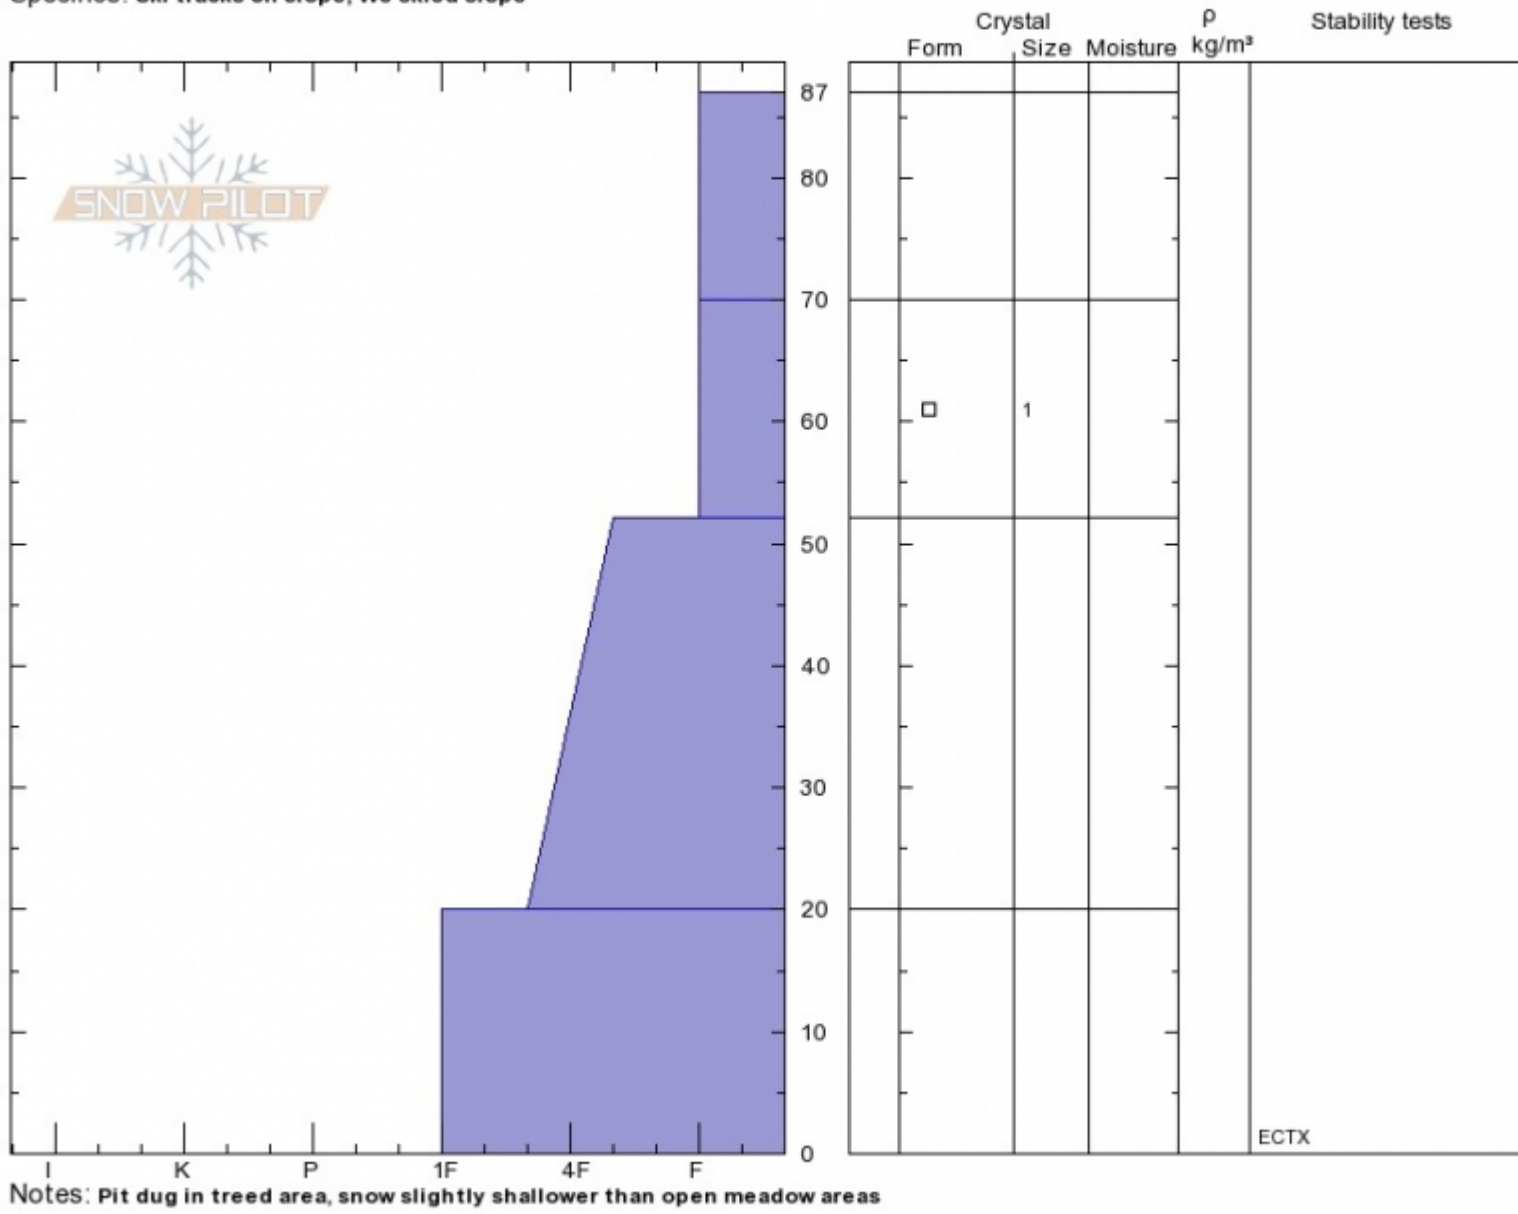

**Bear Basin**  
**Madison Range-N**  
**MT**  
 Elevation: **8870 ft**  
 Aspect: **90°**  
 Specifics: **Ski tracks on slope; We skied slope**

**Spencer Jonas**  
**Wed Dec 19 13:00 2018**  
 Co-ord:  
 Slope Angle: **25°**  
 Wind Loading:

Stability:  
 Air Temperature:  
 Sky Cover: **BKN**  
 Precipitation: **S-1**  
 Wind:

**HS87**  
**Stability Test Notes**

Layer No  
**52-70: Pro**

Advisory Region  
 Northern Madison  
 Northern Madison, 2018-12-19