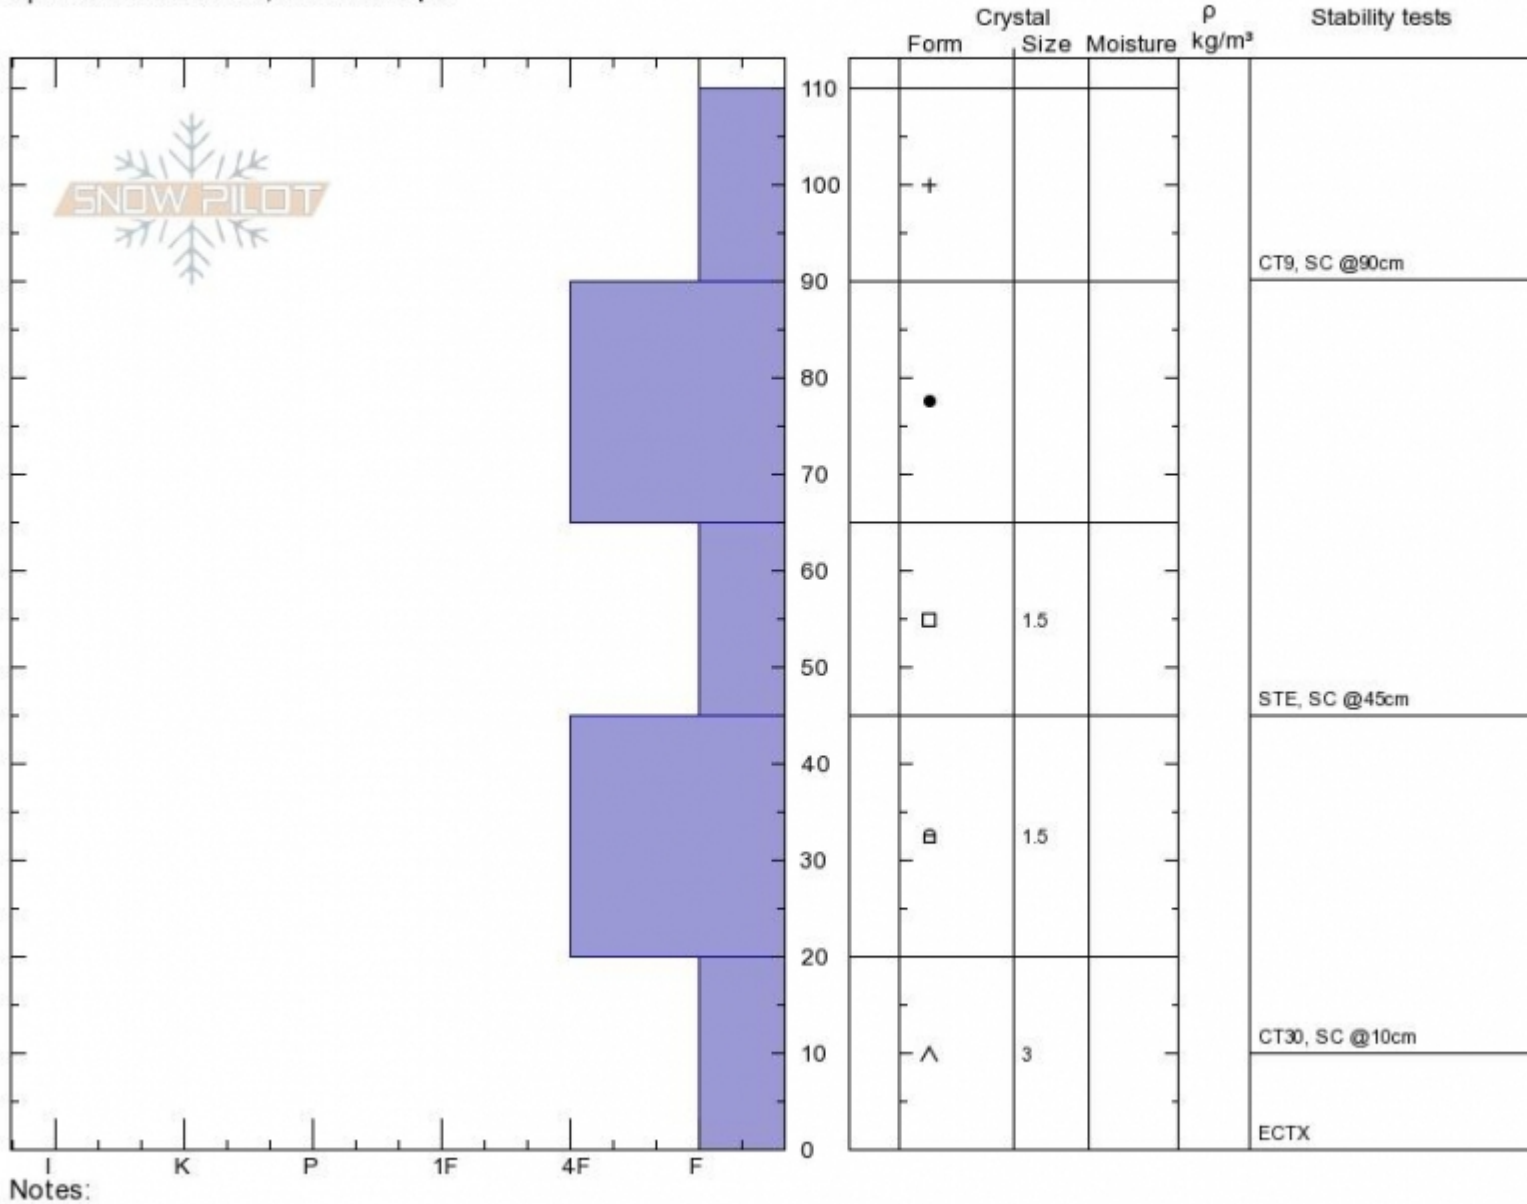

Republic Creek
Cooke City
MT

Elevation: 9800 ft
Aspect: 240°

Specifics: Practice Pit; We skied slope

Logan DeMarcus

Wed Dec 19 10:00 2018

Co-ord: 44.98540N, -109.92520W

Slope Angle:

Wind Loading: no

Stability: **Good**

Air Temperature:

Sky Cover: **BKN**

Precipitation: **S-1**

Wind: **NW Calm**

HS110 PF60

Stability Test Notes

Layer No

0-20: Prob

Advisory Region
Cooke City
Longitude
-109.93W
Latitude
44.99N
Cooke City, 2018-12-20