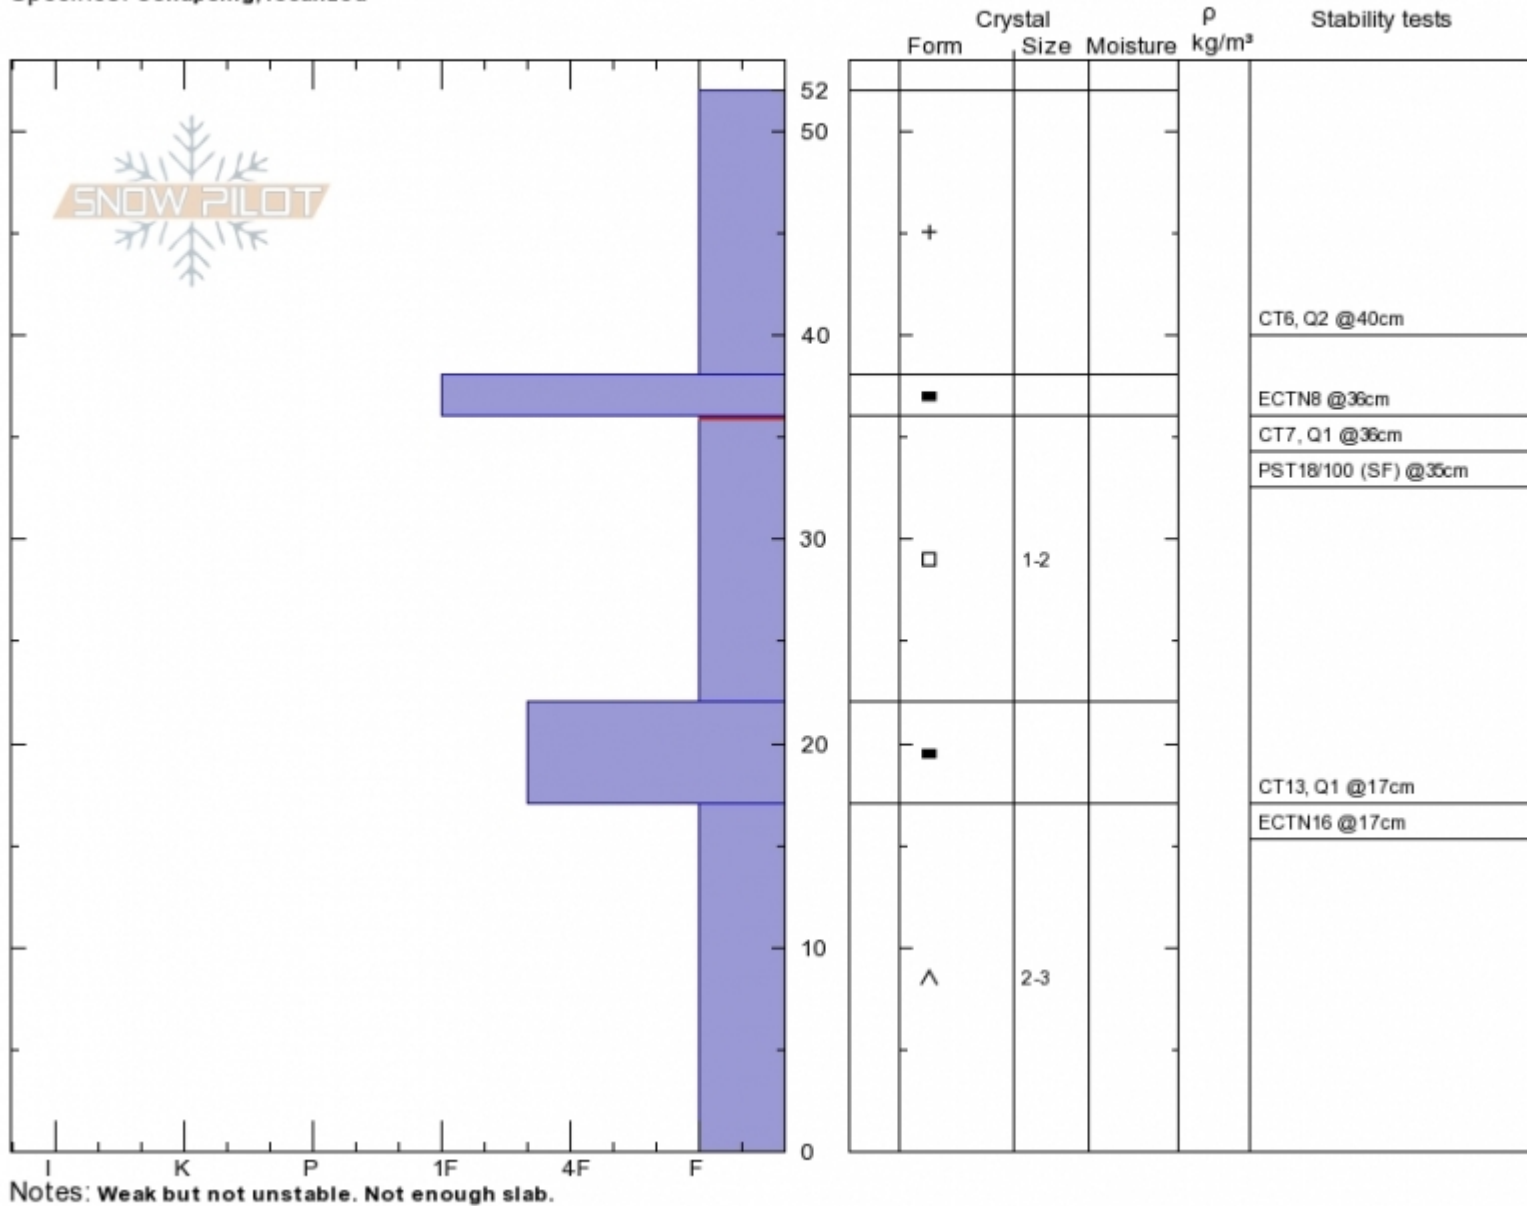

**Bacon Rind South**  
**Madison Range-S**  
**MT**  
 Elevation: **8500 ft**  
 Aspect: **140°**  
 Specifics: **Collapsing, localized**

**Eric Knoff**  
**Thu Dec 20 12:00 2018**  
 Co-ord: **44.96905N, -111.09386W**  
 Slope Angle: **33°**  
 Wind Loading:

Stability: **Fair**  
 Air Temperature: **-5°C**  
 Sky Cover: **SCT**  
 Precipitation: **NO**  
 Wind: **SW Moderate**

**HS52**  
 Stability Test Notes

Layer No  
 22-36: Pro

Advisory Region  
 Southern Madison  
 Latitude  
 6.00N  
 Southern Madison, 2018-12-20