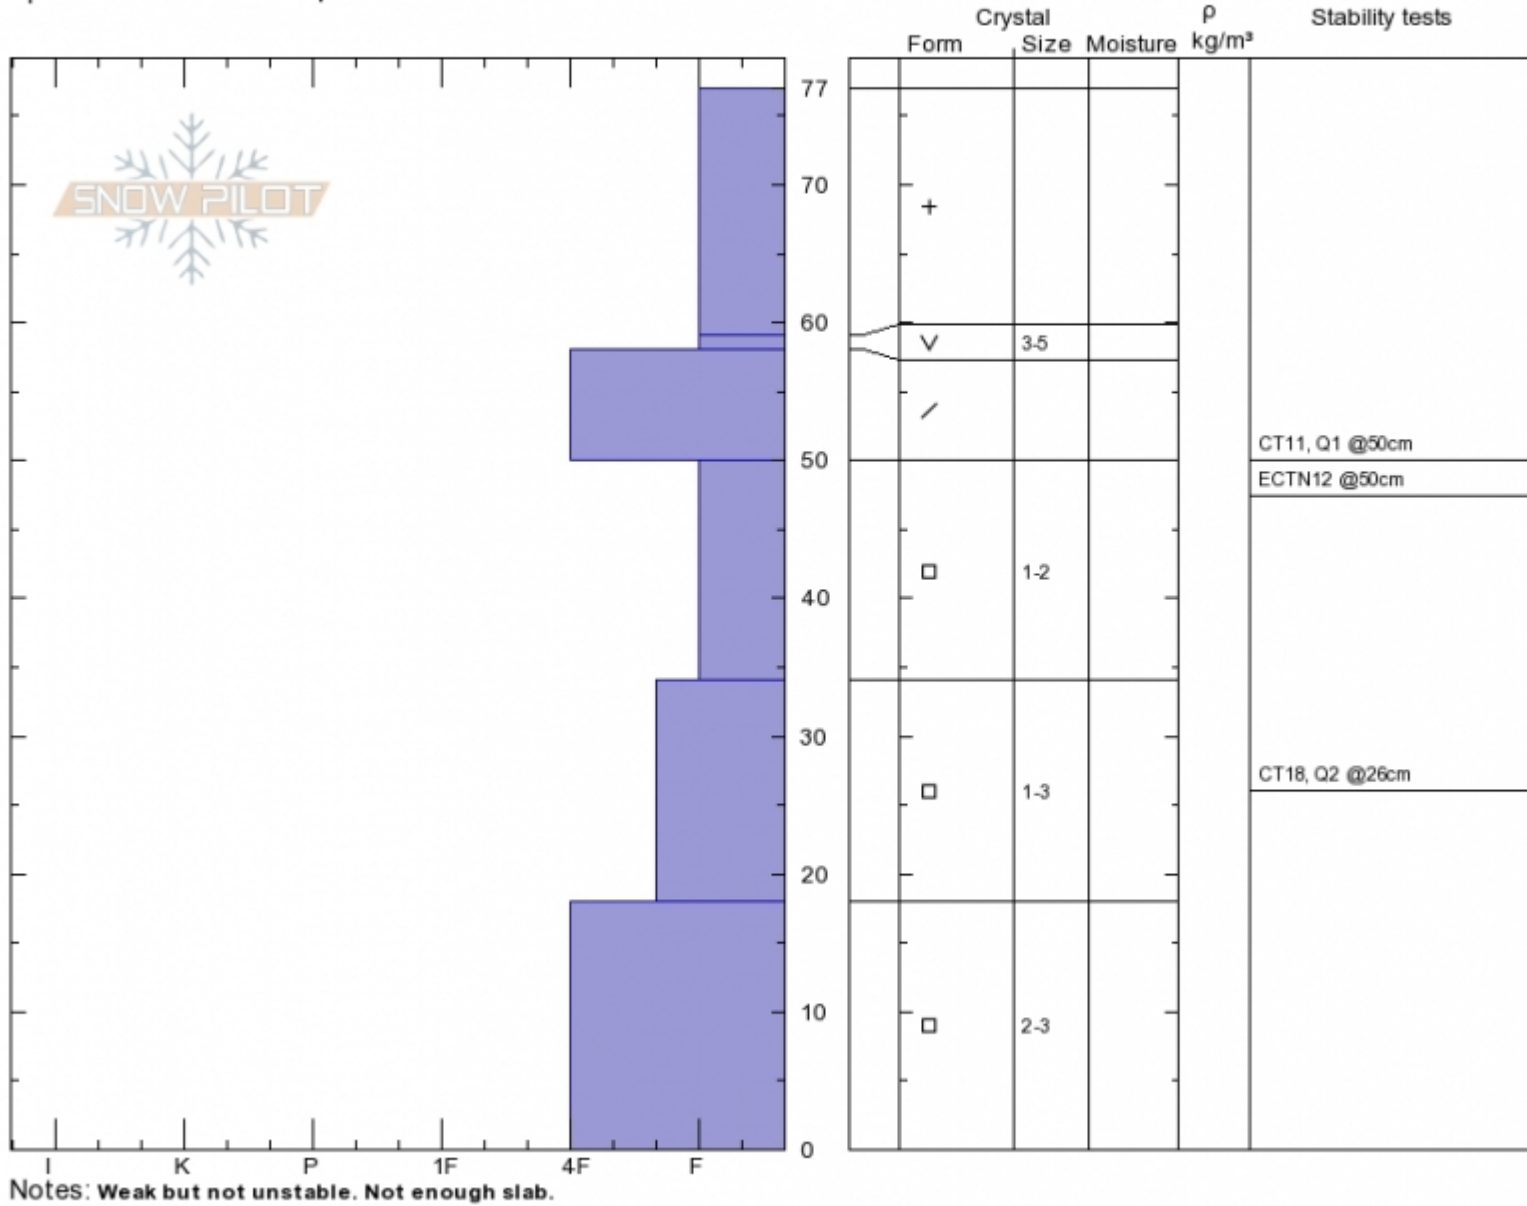

Bacon Rind NE
Madison Range-S
MT
 Elevation: **8800 ft**
 Aspect: **70°**
 Specifics: **Ski tracks on slope**

Eric Knoff
Thu Dec 20 12:30 2018
 Co-ord: **44.97001N, -111.09540W**
 Slope Angle: **26°**
 Wind Loading: **no**

Stability: **Fair**
 Air Temperature: **-5°C**
 Sky Cover: **SCT**
 Precipitation: **S-1**
 Wind: **SW Moderate**

HS77
 Stability Test Notes

Layer No
34-50: Pr

Advisory Region
 Southern Madison
 Southern Madison, 2018-12-20