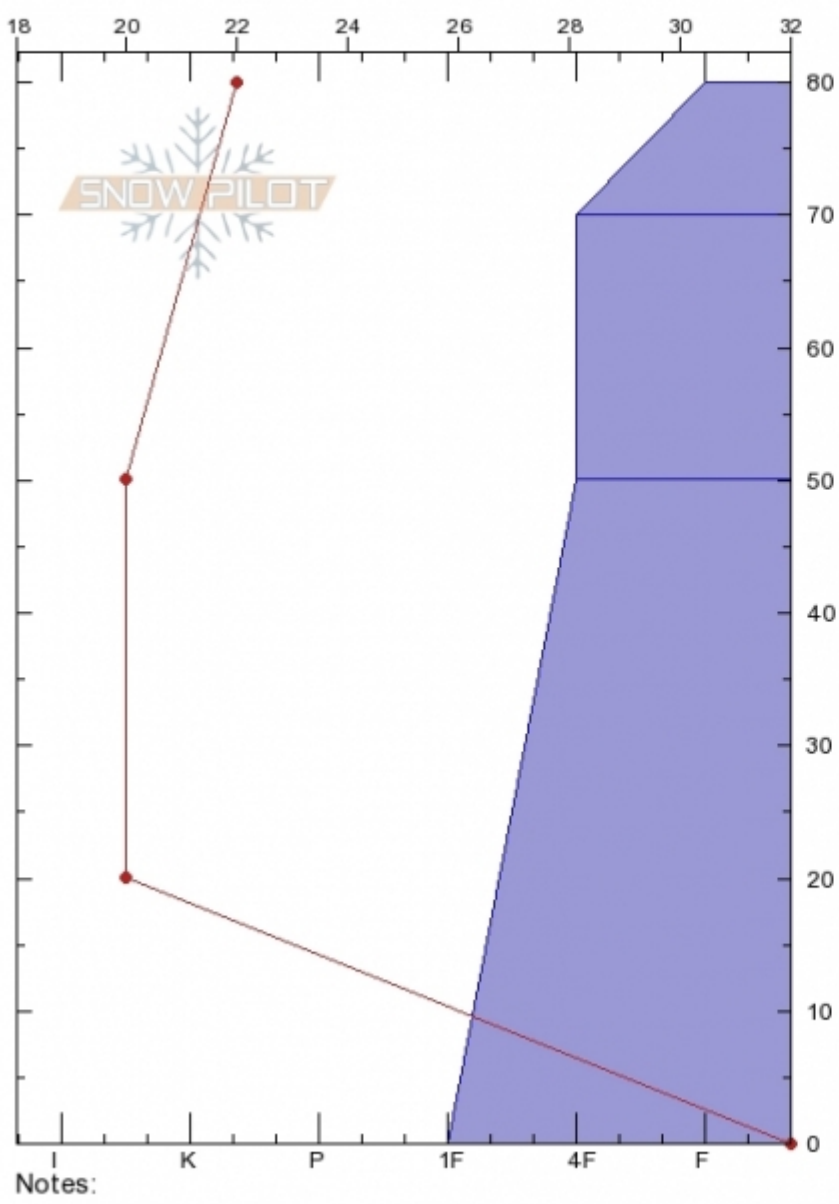

Mt Ellis
Gallatin Range-N
MT
 Elevation: **8430 ft**
 Aspect: **NE**
 Specifics: **Ski tracks on slope; We skied slope**

Scott Davidson
Sun Dec 16 12:45 2018
 Co-ord: **45.57837N, -110.95197W**
 Slope Angle: **32°**
 Wind Loading: **no**

Stability: **Very Good**
 Air Temperature: **38°F**
 Sky Cover: **FEW**
 Precipitation: **NO**
 Wind: **W Calm**

HS80 PS20
Stability Test Notes

Layer No

Form	Crystal Size	Moisture	ρ kg/m ³	Stability tests
•		M		
◻	2			
◻	2			