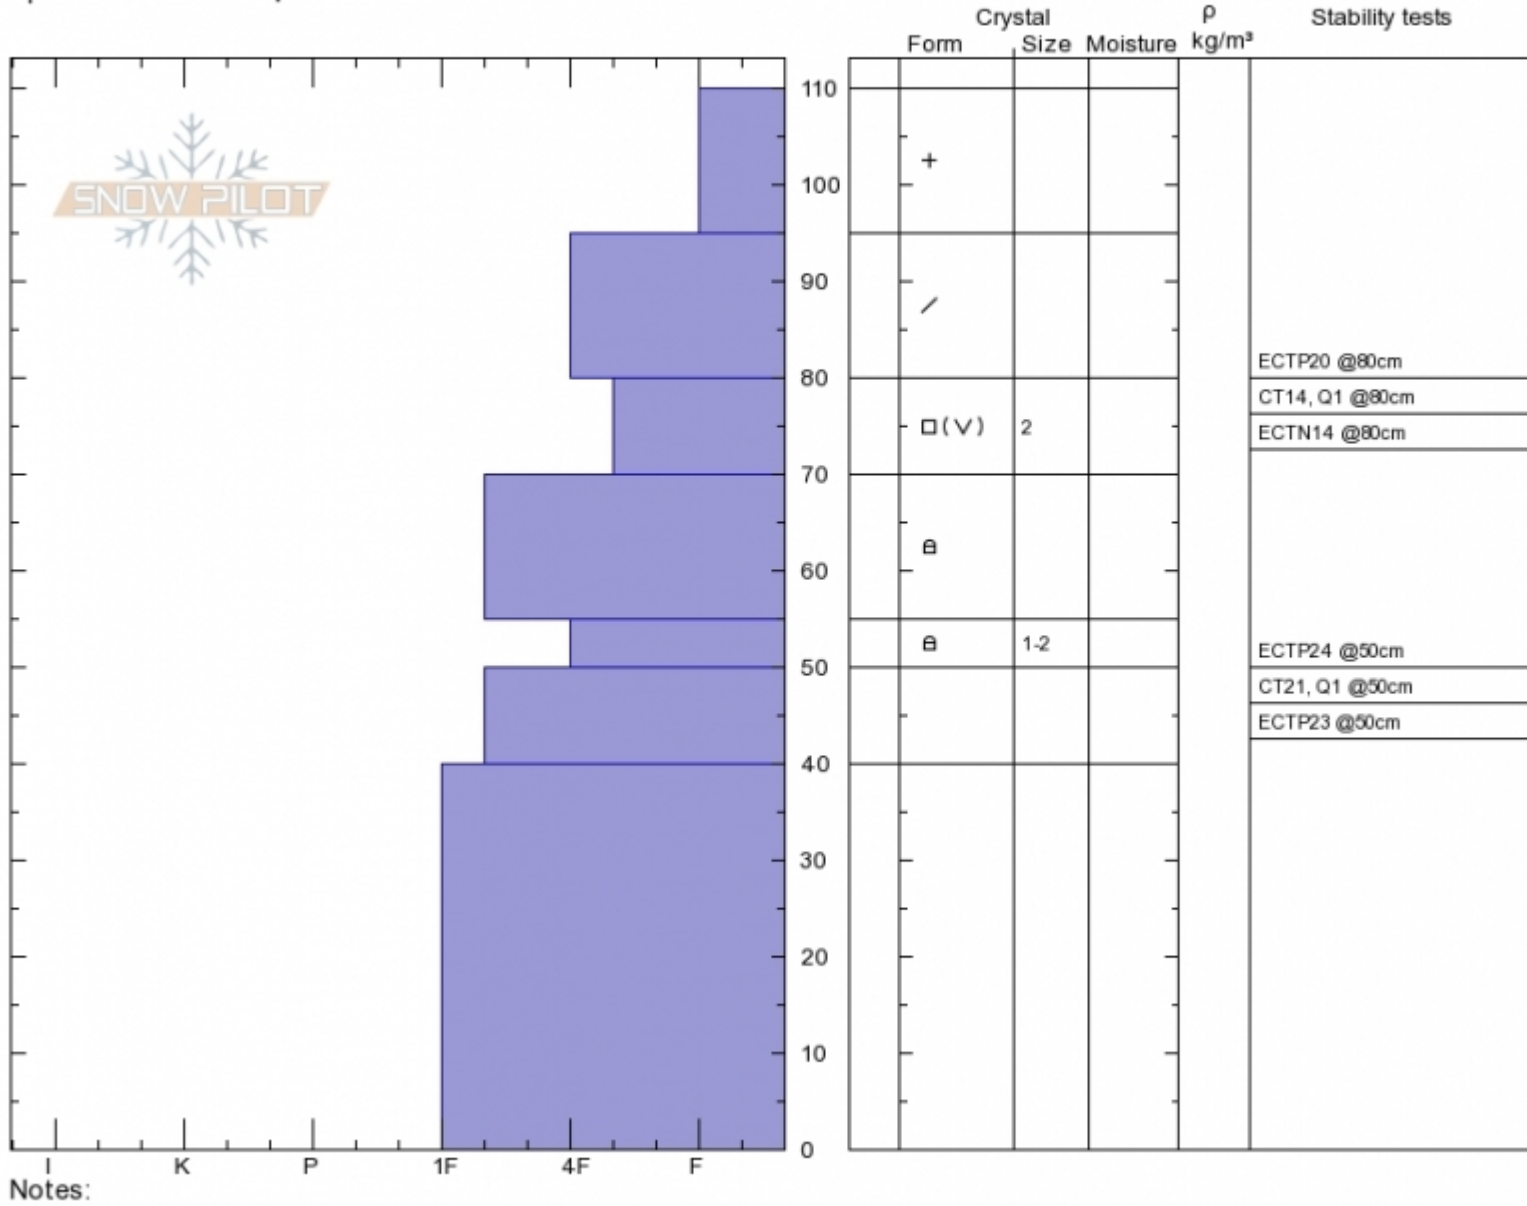

Wade's - Lulu Pass
 Cooke City
 MT
 Elevation: 9500 ft
 Aspect: 150°
 Specifics: We skied slope

Alex Marienthal
 Thu Dec 20 13:30 2018
 Co-ord: 45.06800N, -109.95224W
 Slope Angle: 23°
 Wind Loading: yes

Stability: Fair
 Air Temperature:
 Sky Cover: OVC
 Precipitation: S-1
 Wind: N Light Breeze

HS110
 Stability Test Notes

Layer No

Advisory Region
 Cooke City
 Longitude
 -109.95W
 Latitude
 45.07N
 Cooke City, 2018-12-22