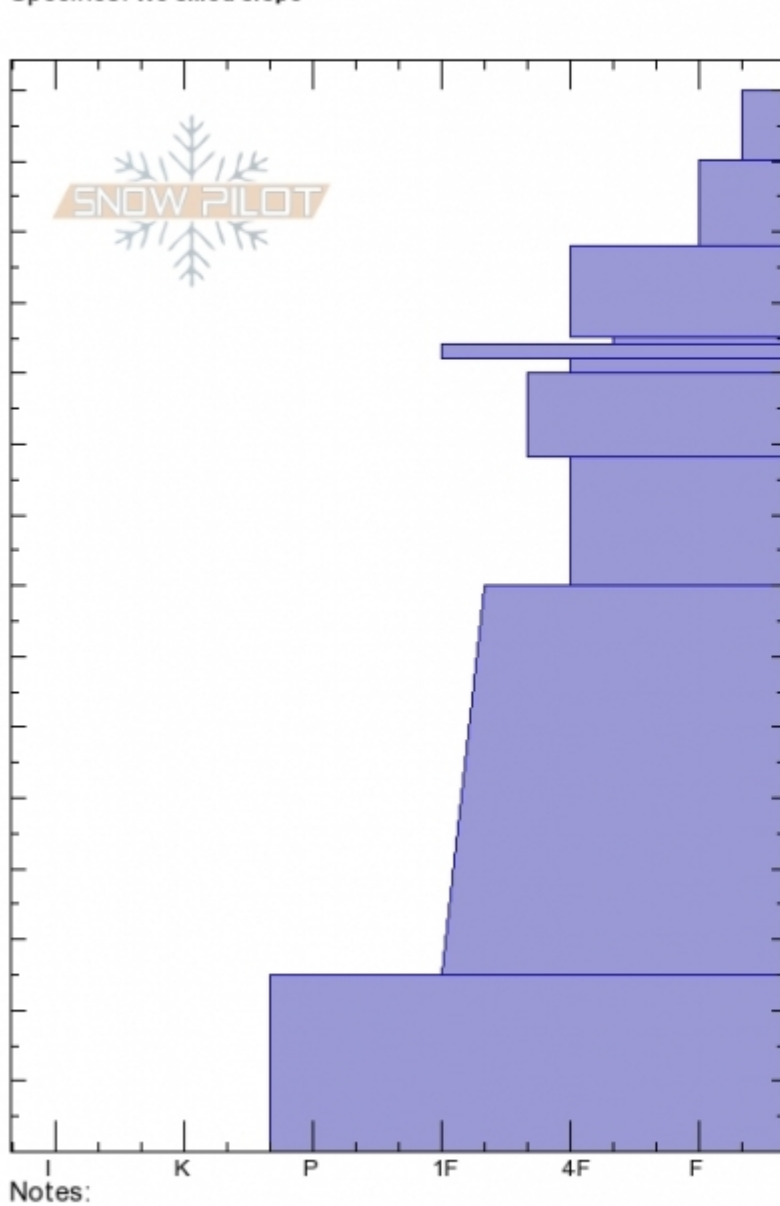

The Throne - 27 Dec
Bridger Range
MT
 Elevation: **8080 ft**
 Aspect: **93°**
 Specifics: **We skied slope**

Alex Marienthal
Thu Dec 27 11:39 2018
 Co-ord: **45.88420N, -110.94986W**
 Slope Angle: **30°**
 Wind Loading: **no**

Stability: **Good**
 Air Temperature: **-11°C**
 Sky Cover: **BKN**
 Precipitation: **S1**
 Wind: **Calm**

HS150
Stability Test Notes

Layer No

Crystal Form	Crystal Size	Moisture	ρ kg/m³	Stability tests
*				
+				
⊗				ECTN16 @115cm
□	0.5			
⊞				
⊞	1-1.5			
⊞				