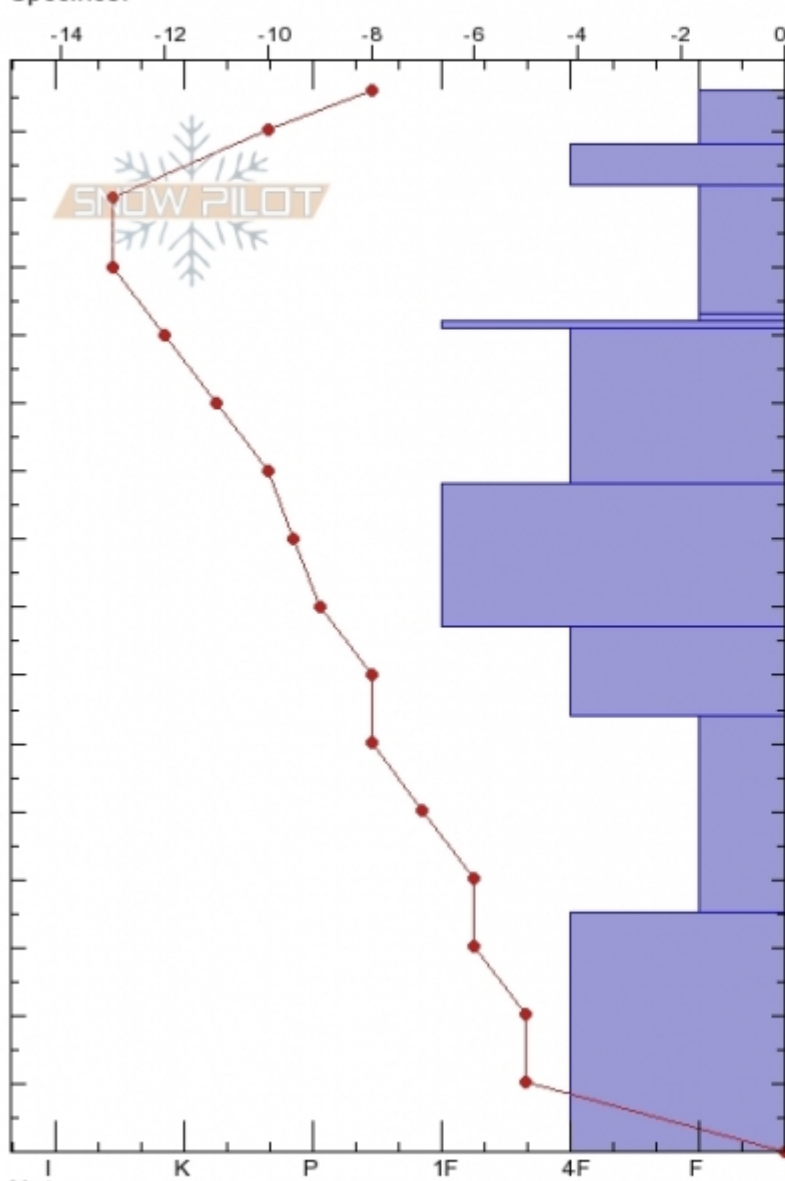

Green Lake
Cooke City
MT
Elevation: 9800 ft
Aspect: 235°
Specifics:

Logan DeMarcus
Tue Jan 8 14:45 2019
Co-ord: 45.10110N, -109.89920W
Slope Angle: 27°
Wind Loading: previous

Stability: **Poor**
Air Temperature: -5°C
Sky Cover: **CLR**
Precipitation: **NO**
Wind: **SW Light Breeze**

HS156 PS15
Stability Test Notes

Layer No
122-123: P

Form	Crystal Size	Moisture	ρ kg/m³	Stability tests
/	2	D		STE @148cm
/	2	D		ECTN12 @148cm
/	1.5	D		ECTN30 @135cm
				CT13 @135cm
∨	2	D		ECTN22 @122cm
⊙	1	D		CT23, SC @122cm
				STE @122cm
□	1.5	D		ECTP24 @110cm
				STE @98cm
•	1	D		
•	1	D		
⊖	2	D		
∧	3	D		
				STM @0cm
				CT23 @0cm