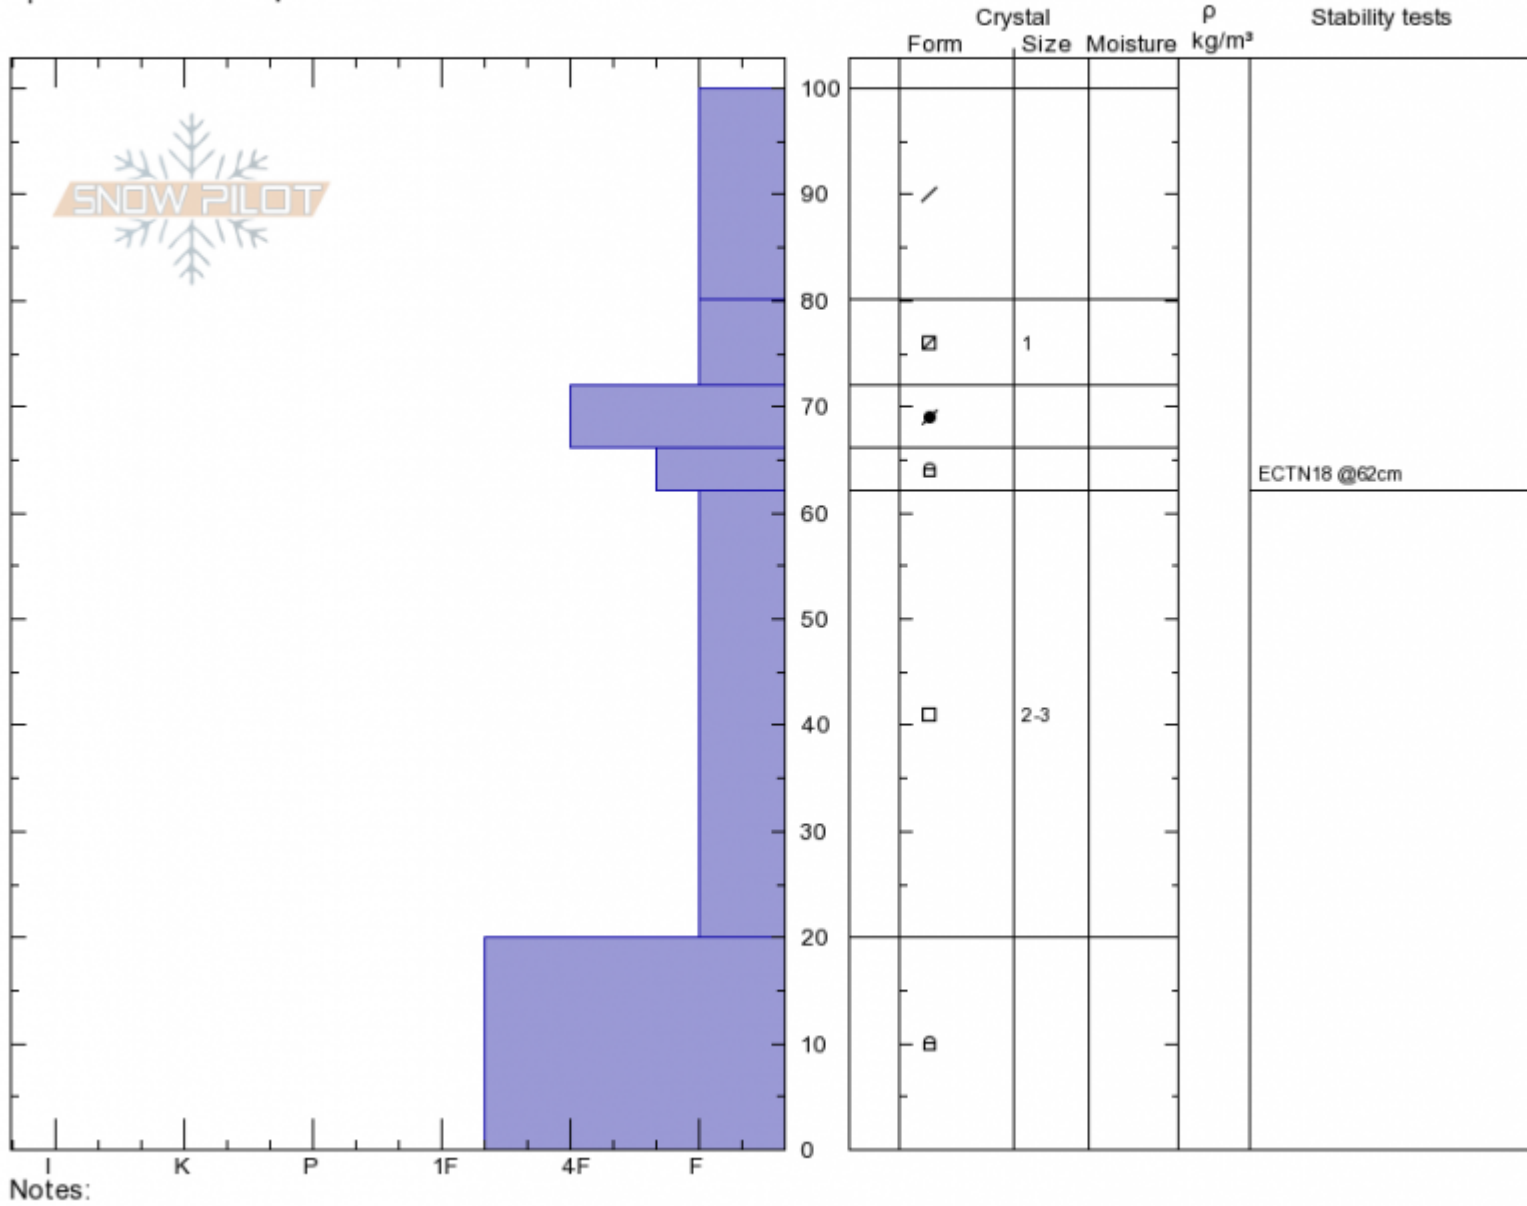

**Woody Ridge**  
**Cooke City**  
**MT**  
 Elevation: **9426 ft**  
 Aspect: **245°**  
 Specifics: **We skied slope**

**Andrew Schauer**  
**Wed Jan 9 10:00 2019**  
 Co-ord: **44.98511N, -109.92785W**  
 Slope Angle: **31°**  
 Wind Loading: **no**

Stability: **Good**  
 Air Temperature: **-3°C**  
 Sky Cover: **SCT**  
 Precipitation: **NO**  
 Wind: **Moderate**

**HS100 PF30**  
**Stability Test Notes**

Layer No  
**20-62: Pro**

Advisory Region  
 Cooke City  
 Longitude  
 -109.93W  
 Latitude  
 44.99N  
 Cooke City, 2019-01-09