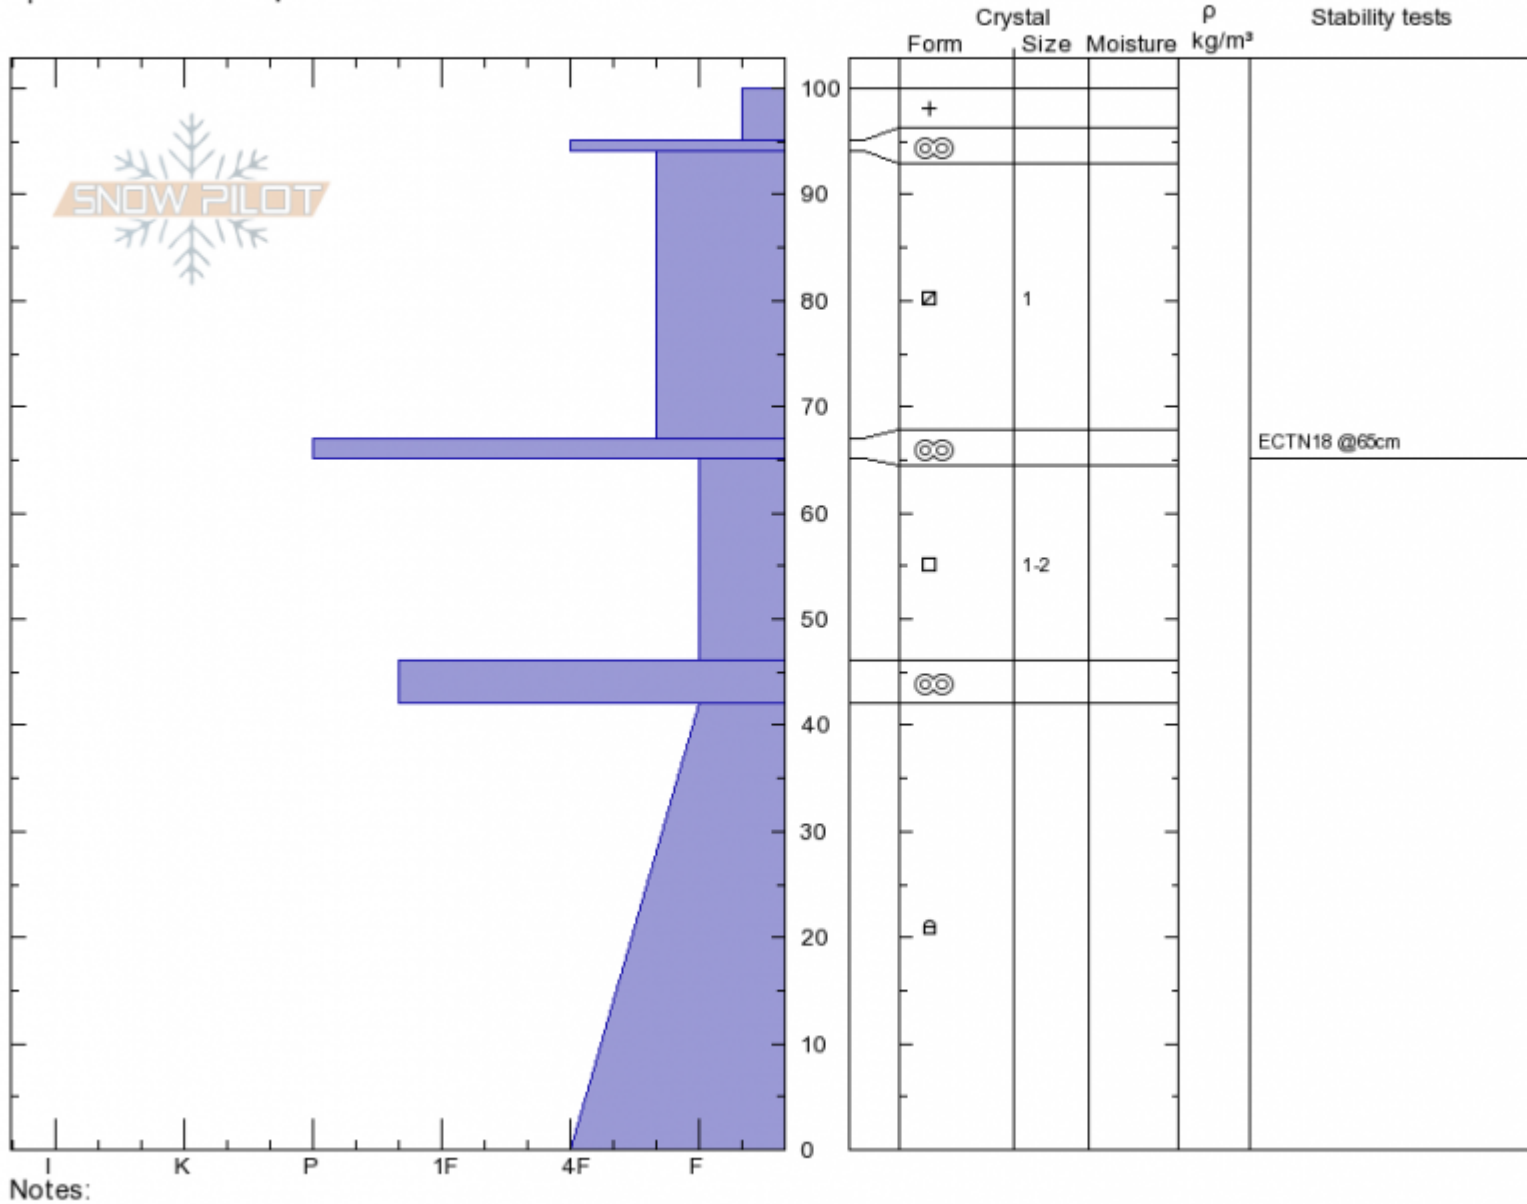

Rasta Chutes
Cooke City
MT
 Elevation: **9997 ft**
 Aspect: **183°**
 Specifics: **We skied slope**

Andrew Schauer
Tue Jan 8 16:20 2019
 Co-ord: **45.07111N, -109.94462W**
 Slope Angle: **33°**
 Wind Loading: **no**

Stability: **Fair**
 Air Temperature: **-10°C**
 Sky Cover: **CLR**
 Precipitation: **NO**
 Wind: **Calm**

HS100
Stability Test Notes

Layer No
46-65: Pr

Advisory Region
 Cooke City
 Longitude
 -109.95W
 Latitude
 45.07N
 Cooke City, 2019-01-08