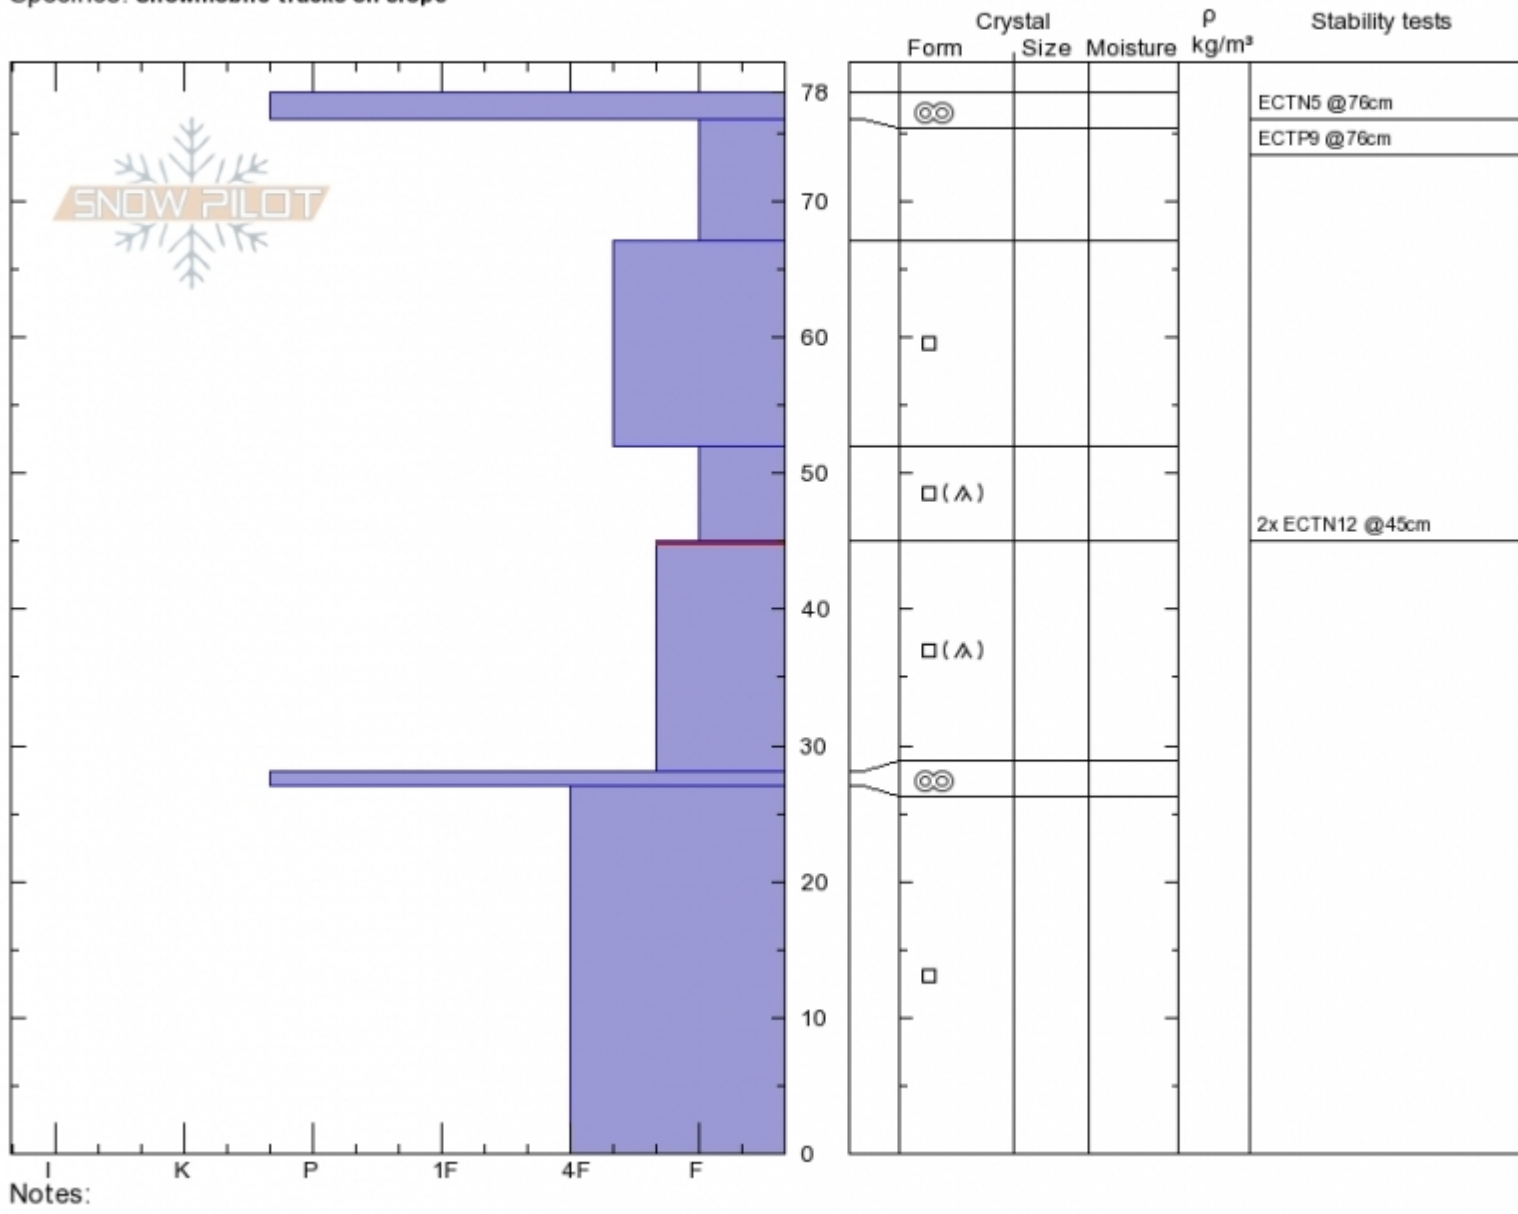

Wilderness Boundary  
 Madison Range-S  
 MT  
 Elevation: 8780 ft  
 Aspect: 230°  
 Specifics: Snowmobile tracks on slope

Doug Chabot-Admin  
 Tue Jan 15 11:00 2019  
 Co-ord: 44.97681N, -111.35960W  
 Slope Angle: 32°  
 Wind Loading:

Stability: Good  
 Air Temperature: -6°C  
 Sky Cover: SCT  
 Precipitation: NO  
 Wind:

HS78 PF78  
 Stability Test Notes

Layer No  
 28-45: Pro

Advisory Region  
 Southern Madison  
 Southern Madison, 2019-01-16