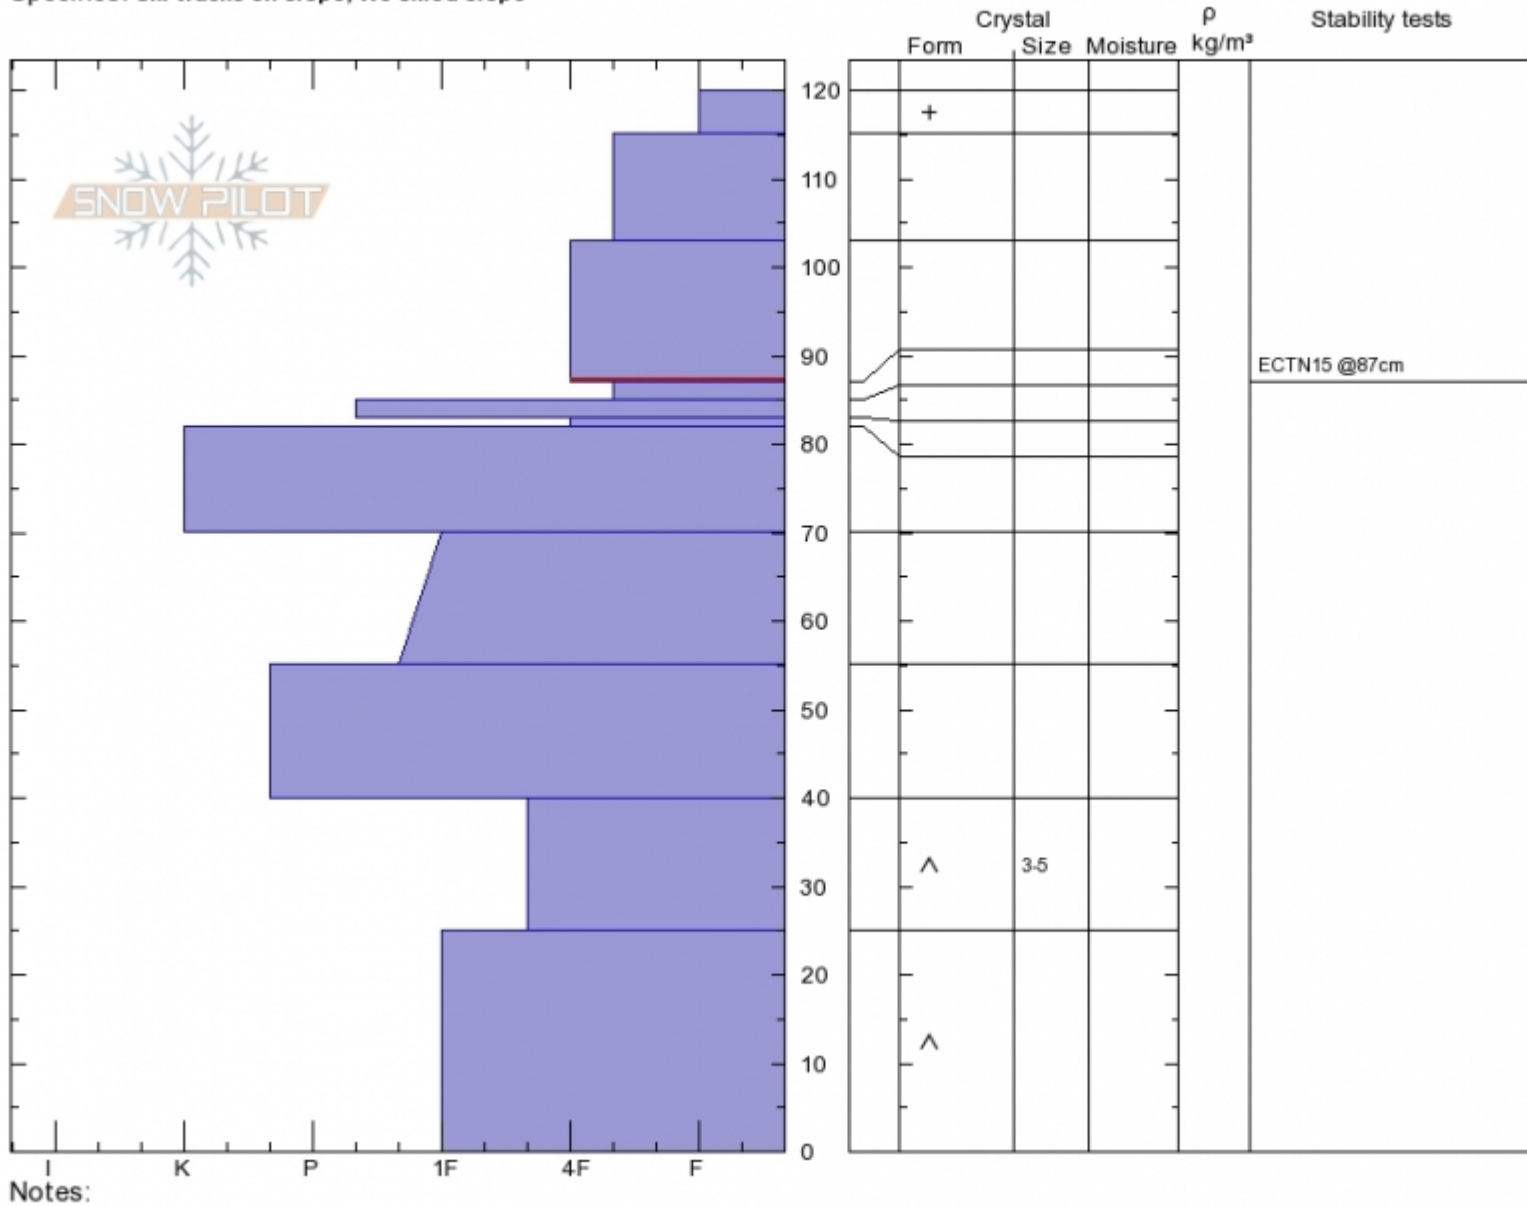

Throne (Lower)
Bridger Range
MT
 Elevation: **7850 ft**
 Aspect: **95°**
 Specifics: **Ski tracks on slope; We skied slope**

Ian Hoyer
Sun Jan 20 11:00 2019
 Co-ord: **45.88444N, -110.94860W**
 Slope Angle: **28°**
 Wind Loading:

Stability: **Fair**
 Air Temperature:
 Sky Cover: **OVC**
 Precipitation: **S-1**
 Wind: **Calm**

HS120
Stability Test Notes

Layer No
87-103: P

Advisory Region
 Bridger Range
 Longitude
 -110.93W
 Latitude
 45.80N
 Bridger Range, 2019-01-20