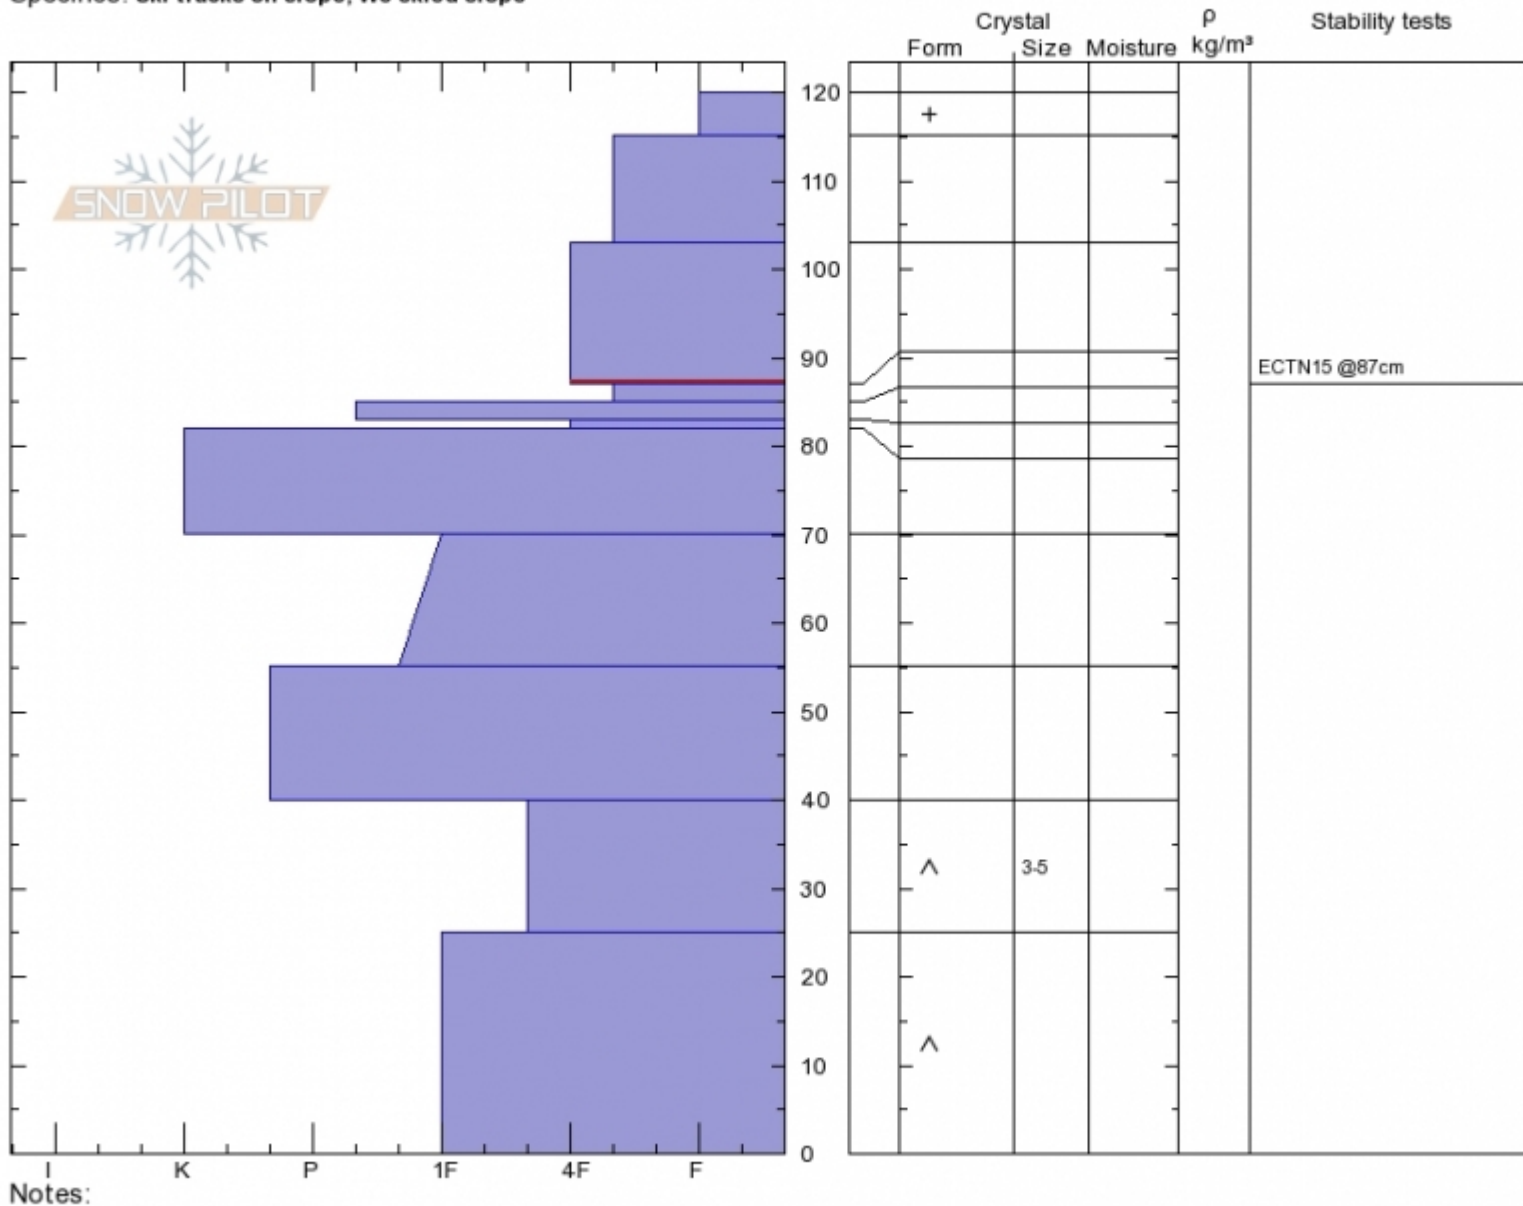

Throne (Lower)
Bridger Range
MT
 Elevation: **7850 ft**
 Aspect: **95°**
 Specifics: **Ski tracks on slope; We skied slope**

Ian Hoyer
Sun Jan 20 11:00 2019
 Co-ord: **45.88444N, -110.94860W**
 Slope Angle: **28°**
 Wind Loading:

Stability: **Fair**
 Air Temperature:
 Sky Cover: **OVC**
 Precipitation: **S-1**
 Wind: **Calm**

HS120
Stability Test Notes

Layer No
87-103: P

Advisory Region
 Bridger Range
 Longitude
 -110.93W
 Latitude
 45.80N
 Bridger Range, 2019-01-20