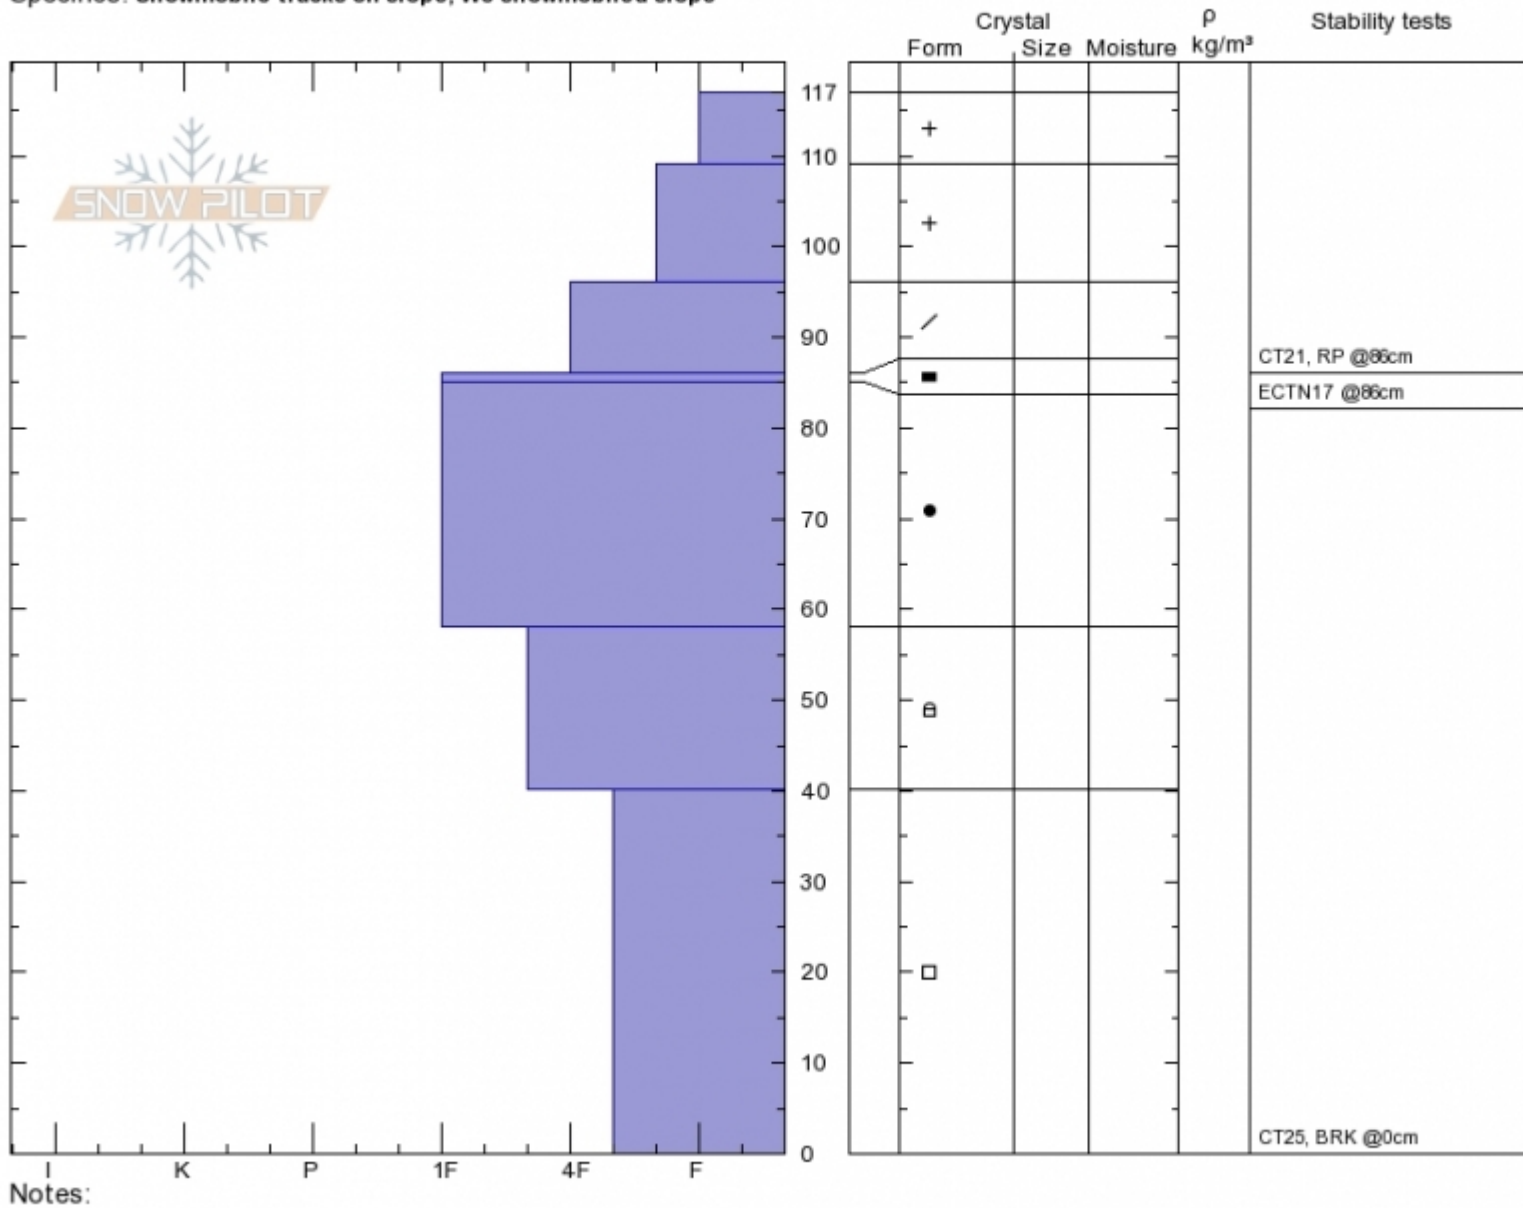

Teepee Basin
 Madison Range-S
 MT
 Elevation: 8850 ft
 Aspect: 110°
 Specifics: Snowmobile tracks on slope; We snowmobiled slope

Ian Hoyer
 Thu Jan 31 12:00 2019
 Co-ord: 44.91262N, -111.17925W
 Slope Angle: 30°
 Wind Loading:

Stability: Fair
 Air Temperature:
 Sky Cover: SCT
 Precipitation: NO
 Wind: Calm

HS117 PF30
 Stability Test Notes

Layer No

Notes:
 Advisory Region
 Southern Madison
 Southern Madison, 2019-02-01