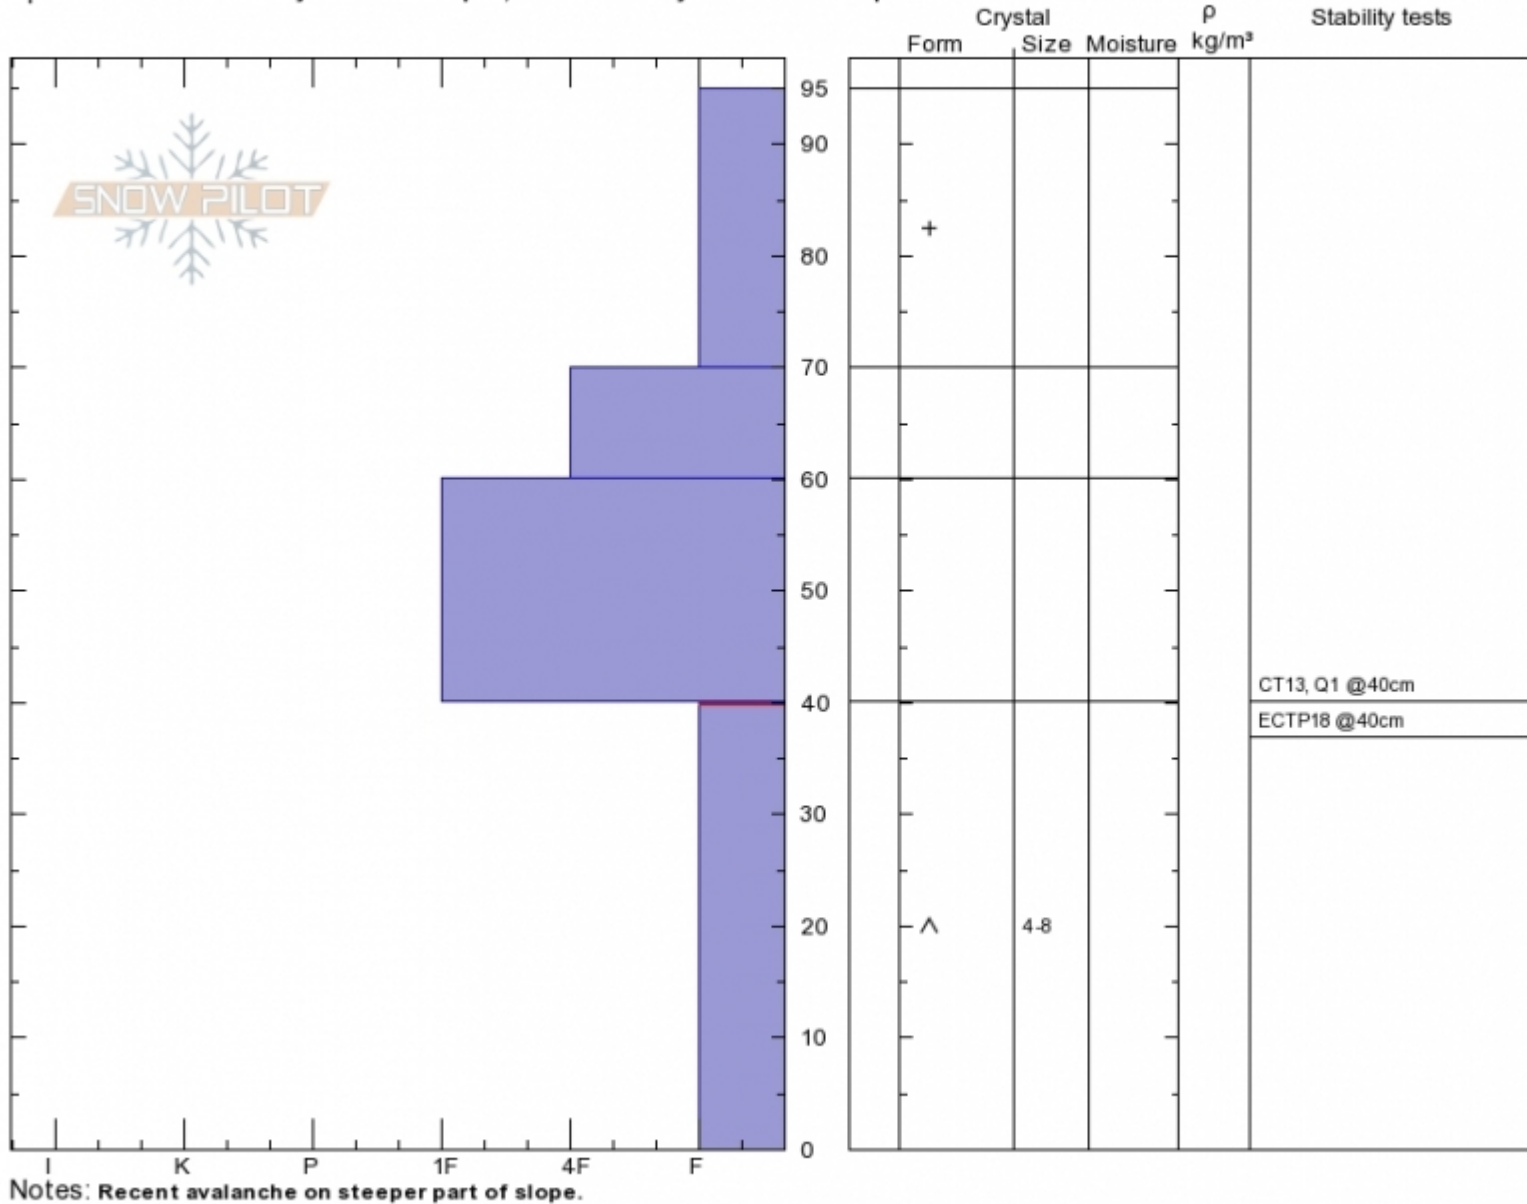

Motor Hill, Lionhead
 Lionhead Range
 MT

Elevation: 8440 ft
 Aspect: 110°

Alex Marienthal
 Thu Feb 7 12:03 2019
 Co-ord: 44.73798N, -111.31217W
 Slope Angle: 26°
 Wind Loading: no

Stability: **Poor**
 Air Temperature:
 Sky Cover: **FEW**
 Precipitation: **NO**
 Wind: **Calm**

HS95 PF90
 Stability Test Notes

Layer No
 0-40: Prot

Specifics: Recent activity on similar slopes; Recent activity on different slopes

Advisory Region
 Lionhead Range
 Lionhead Range, 2019-02-09