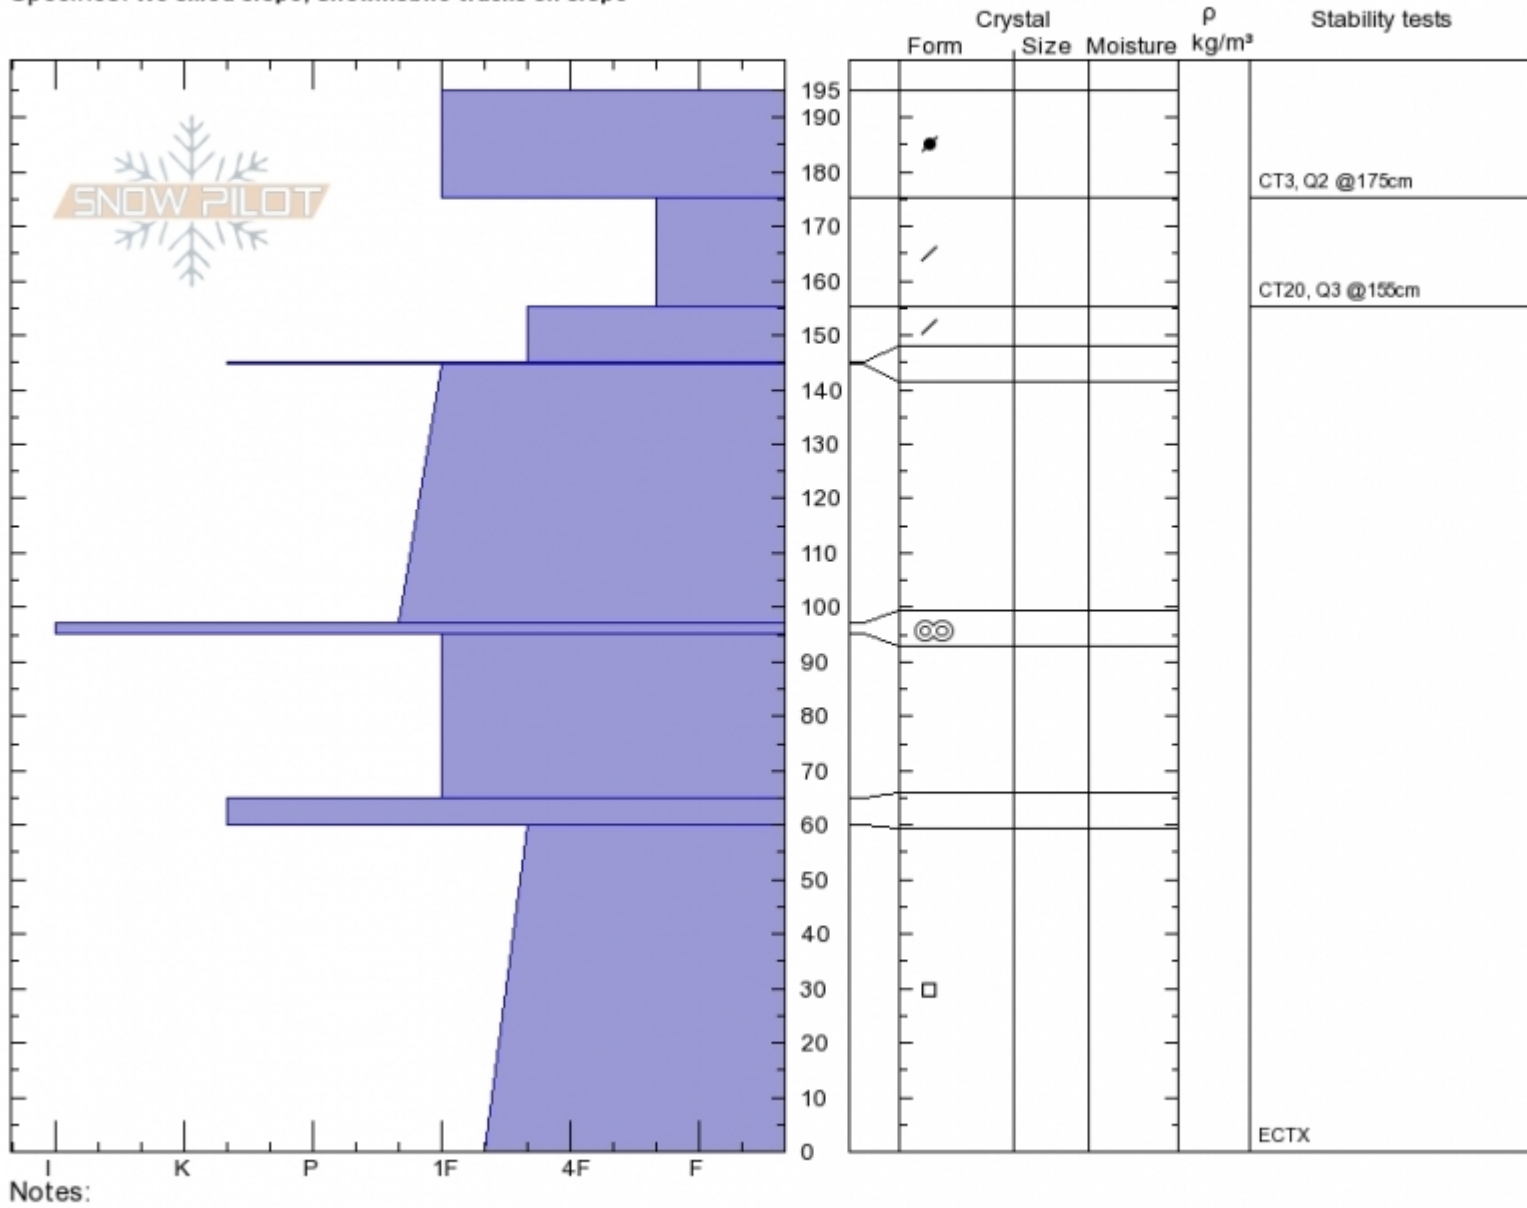

Rasta
Cooke City
MT
 Elevation: **9850 ft**
 Aspect: **200°**
 Specifics: **We skied slope; Snowmobile tracks on slope**

Doug Chabot-Admin
Mon Feb 11 12:10 2019
 Co-ord: **45.07015N, -109.94611W**
 Slope Angle: **34°**
 Wind Loading: **no**

Stability: **Good**
 Air Temperature: **-16°C**
 Sky Cover: **OVC**
 Precipitation: **S2**
 Wind: **N Moderate**

HS195
Stability Test Notes

Layer No
60-65: De

Advisory Region
 Cooke City
 Cooke City, 2019-02-13