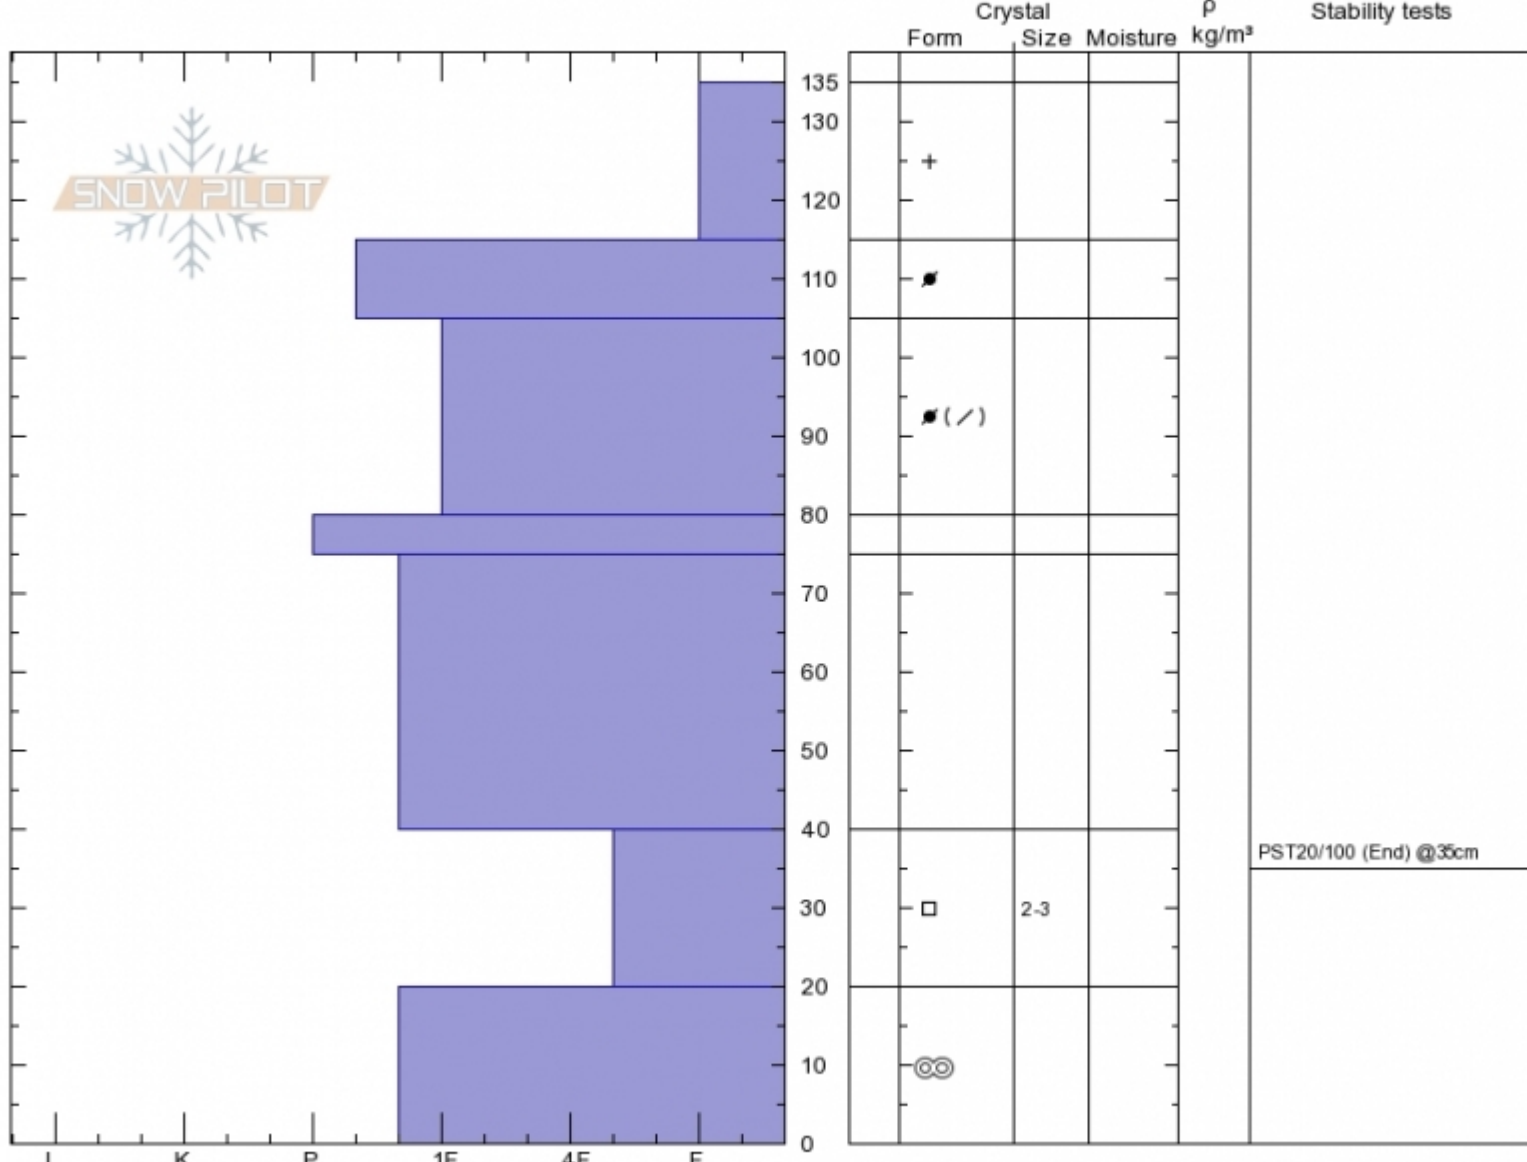

BuckRidge Crown AMu
Madison Range-N
MT

Alex Marienthal
Mon Feb 18 11:00 2019
 Co-ord: **45.17575N, -111.37260W**
 Elevation: **9346 ft**
 Aspect: **100°**
 Slope Angle: **38°**
 Wind Loading: **previous**

Stability:
 Air Temperature:
 Sky Cover: **SCT**
 Precipitation: **S-1**
 Wind: **Calm**

HS135
Stability Test Notes

Layer No
20-40: Pr

Specifics: Pit is adjacent to avalanche: crown; Recent activity on similar slopes; Recent activity on different slopes; Snowmobile track

Notes: Crown profile of snowmobile triggered avalanche on 2/17/19. AMu-R3-D2-O. None caught. Dug in average section of 2.5-5' deep c

Advisory Region
 Northern Madison
Avalanche Details: [Snowmobile-triggered avalanche on First Yellowmule](#)
 Northern Madison, 2019-02-21