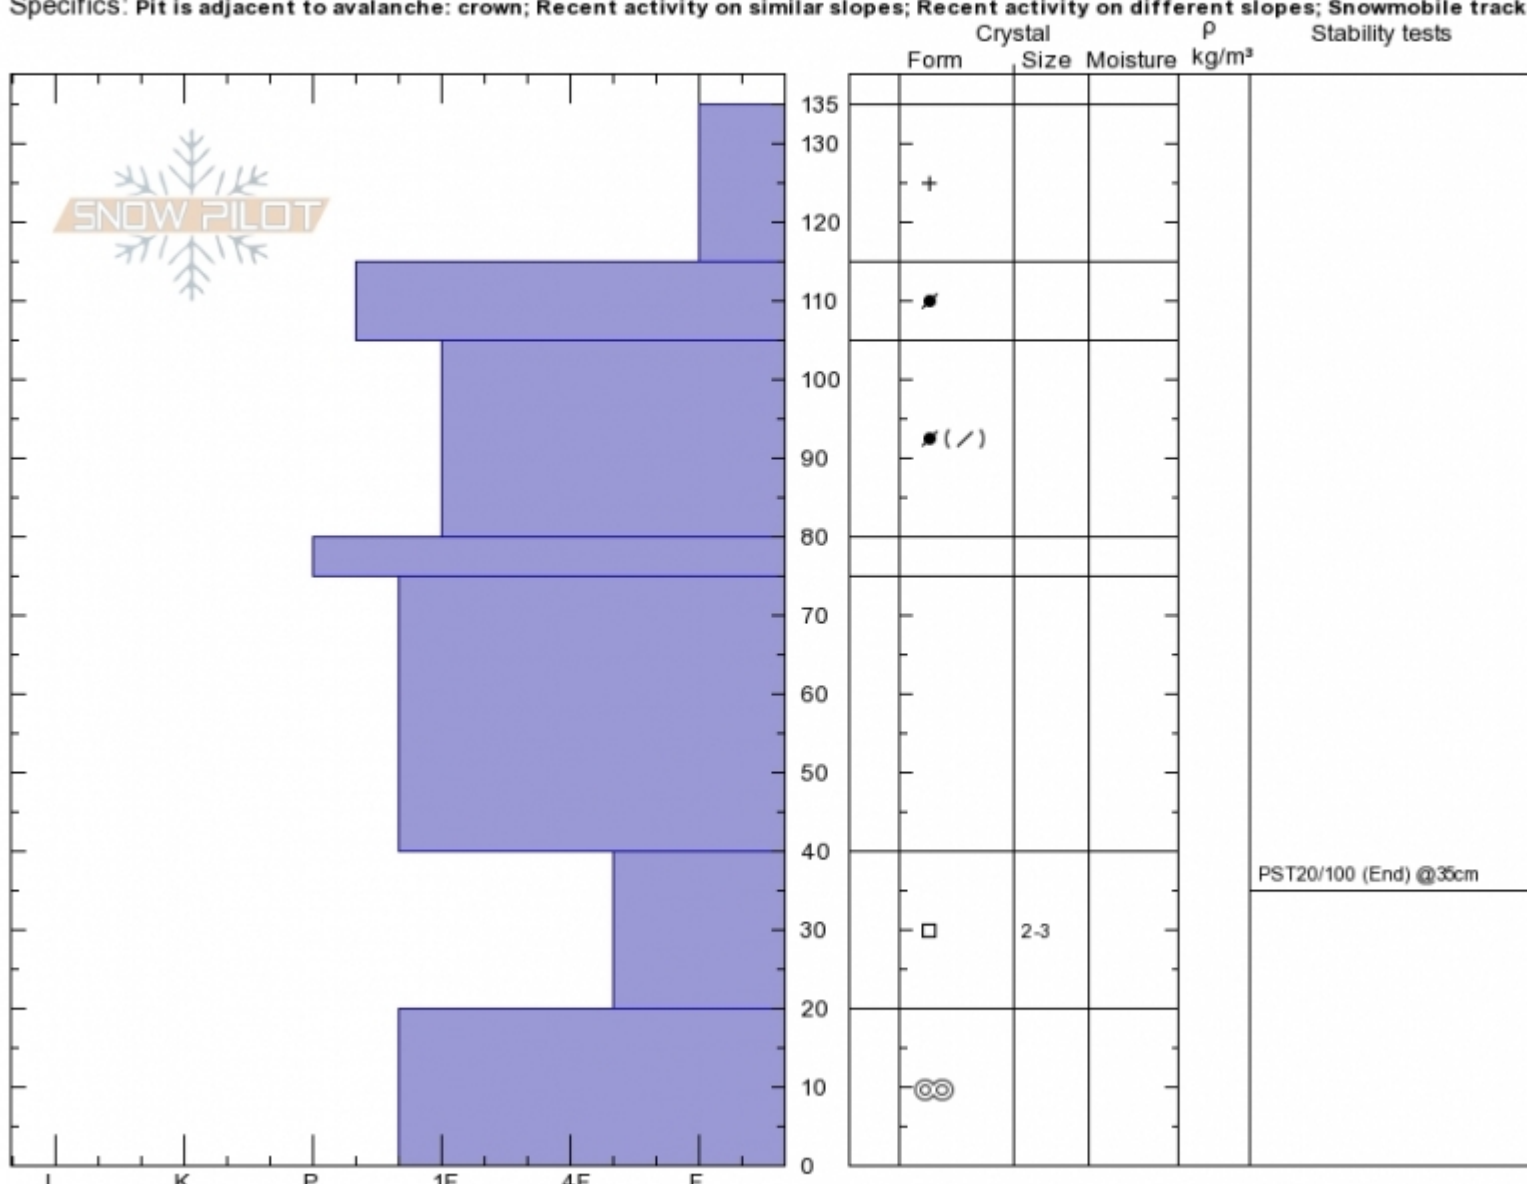

BuckRidge Crown AMu
Madison Range-N
MT
 Elevation: **9346 ft**
 Aspect: **100°**
 Specifics: Pit is adjacent to avalanche: crown; Recent activity on similar slopes; Recent activity on different slopes; Snowmobile track

Alex Marienthal
Mon Feb 18 11:00 2019
 Co-ord: **45.17575N, -111.37260W**
 Slope Angle: **38°**
 Wind Loading: **previous**

Stability:
 Air Temperature:
 Sky Cover: **SCT**
 Precipitation: **S-1**
 Wind: **Calm**

HS135
 Stability Test Notes

Layer No
 20-40: Pr

Notes: Crown profile of snowmobile triggered avalanche on 2/17/19. AMu-R3-D2-O. None caught. Dug in average section of 2.5-5' deep c

Advisory Region
 Northern Madison
Avalanche Details: [Snowmobile-triggered avalanche on First Yellowmule](#)
 Northern Madison, 2019-02-21