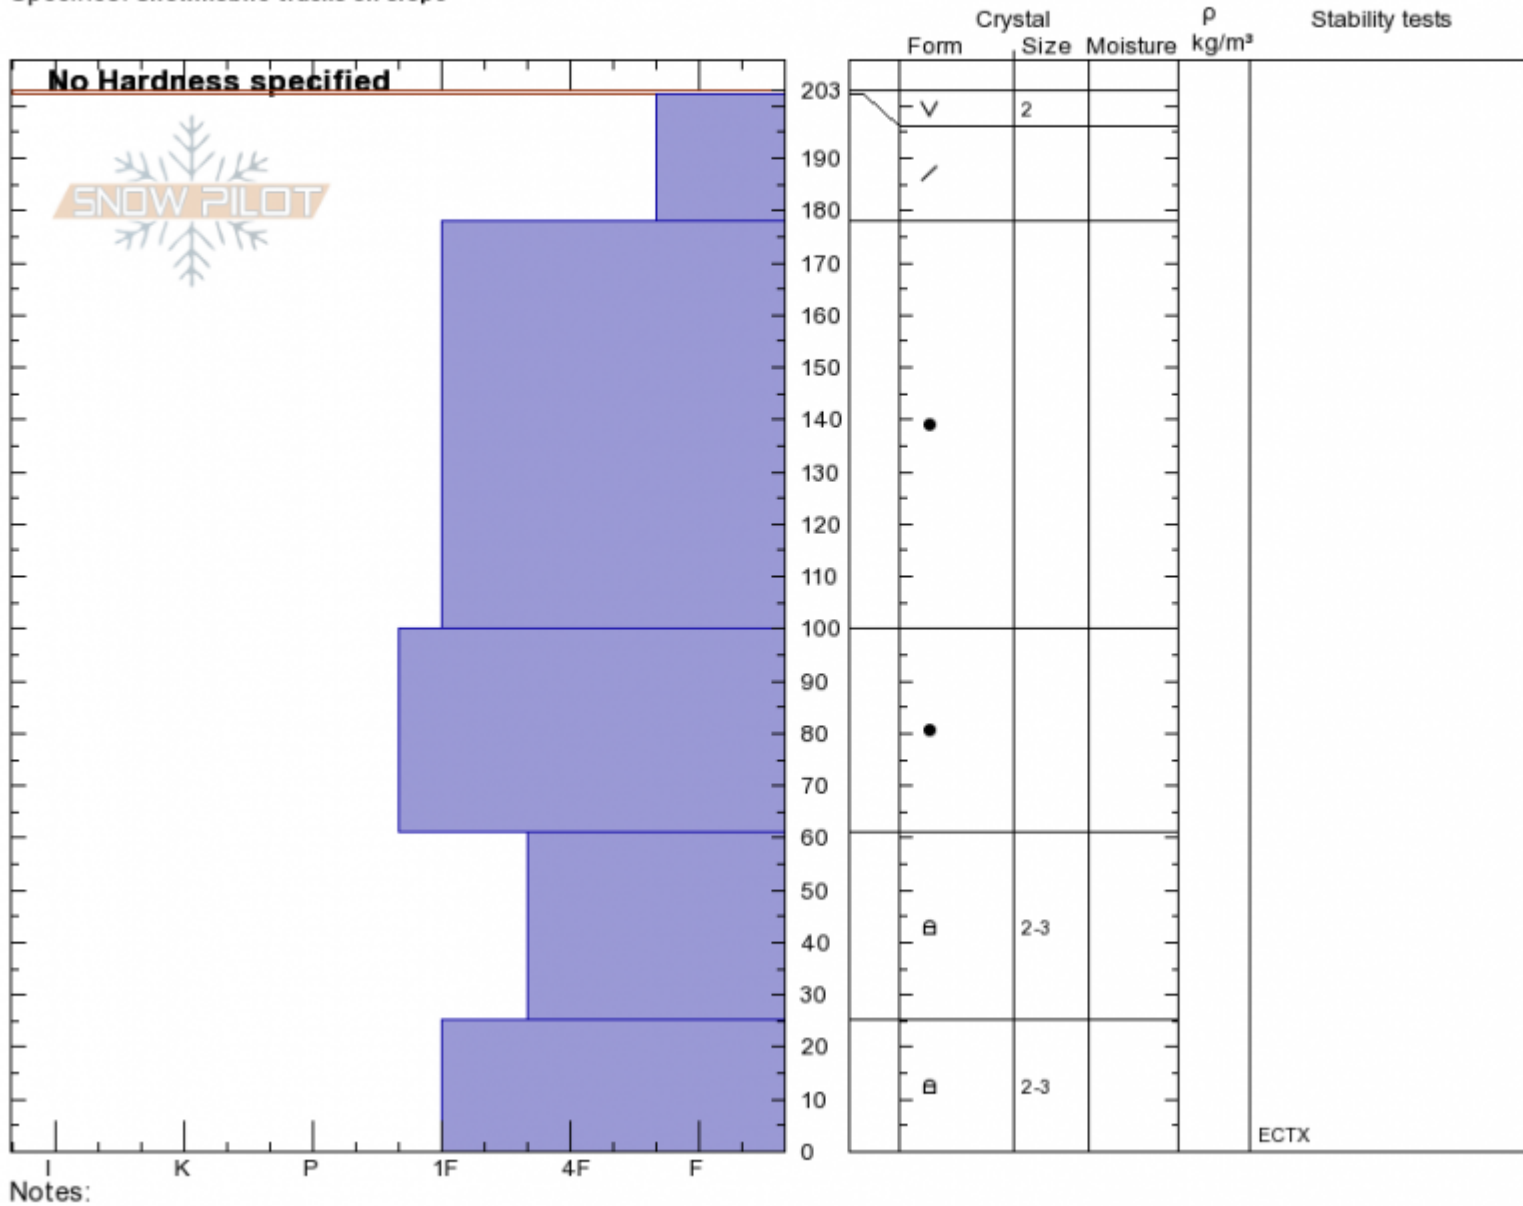

Ski Hill
 Henry Mtns
 MT
 Elevation: 8050 ft
 Aspect: 85°
 Specifics: Snowmobile tracks on slope

Andrew Schauer
 Mon Mar 4 12:00 2019
 Co-ord: 44.69732N, -111.29451W
 Slope Angle: 29°
 Wind Loading: no

Stability: **Good**
 Air Temperature:
 Sky Cover: **FEW**
 Precipitation: **NO**
 Wind: **Calm**

HS203 PF20
 Stability Test Notes

Layer No
 25-61: Pro

Advisory Region
 Lionhead Range
 Longitude
 -111.30W
 Latitude
 44.70N
 Lionhead Range, 2019-03-04