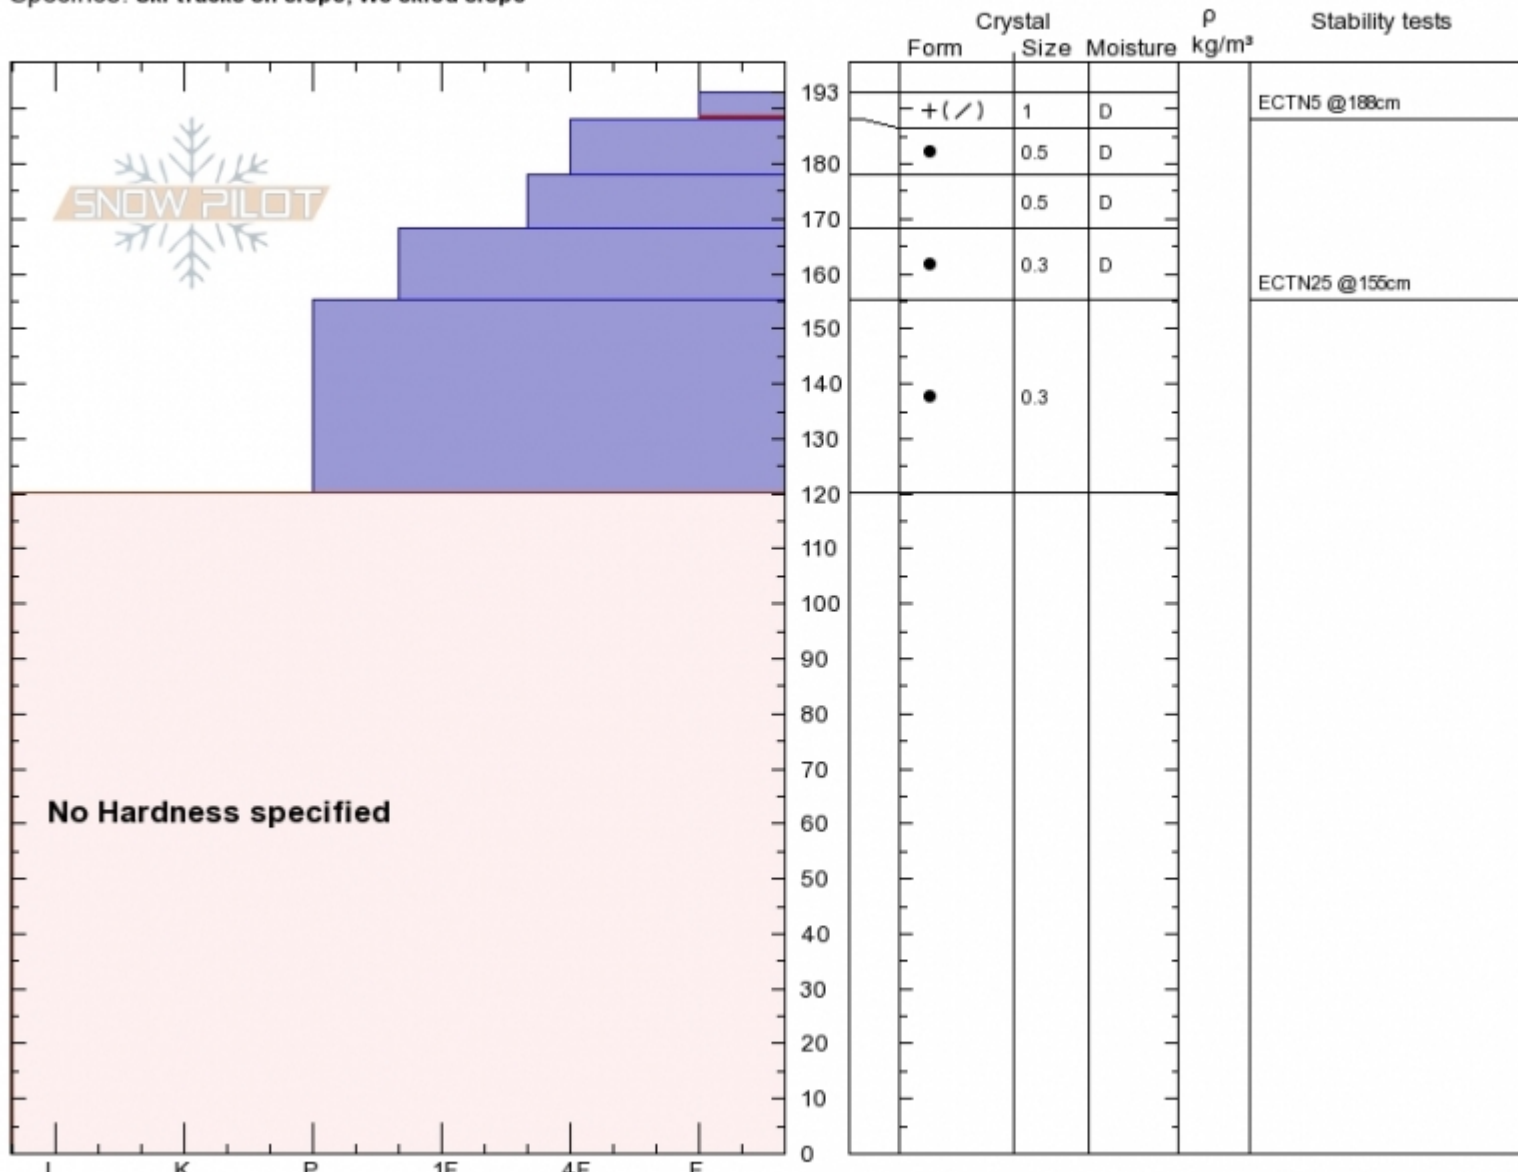

**Bacon Rind Upper Meadow**  
**Madison Range-S**  
**MT**  
 Elevation: **2740 m**  
 Aspect: **80°**  
 Specifics: **Ski tracks on slope; We skied slope**

**Marl Birkeland**  
**Wed Mar 6 11:30 2019**  
 Co-ord: **44.96104N, -111.10022W**  
 Slope Angle: **22°**  
 Wind Loading: **no**

Stability: **Very Good**  
 Air Temperature:  
 Sky Cover: **OVC**  
 Precipitation: **S-1**  
 Wind: **Calm**

**HS193**  
**Stability Test Notes**

Layer No  
**188-193: P**  
**0-120: No**

Notes: Looked in several different places and never saw any buried SH. Snowpit was quite stable...snowpack is looking good!