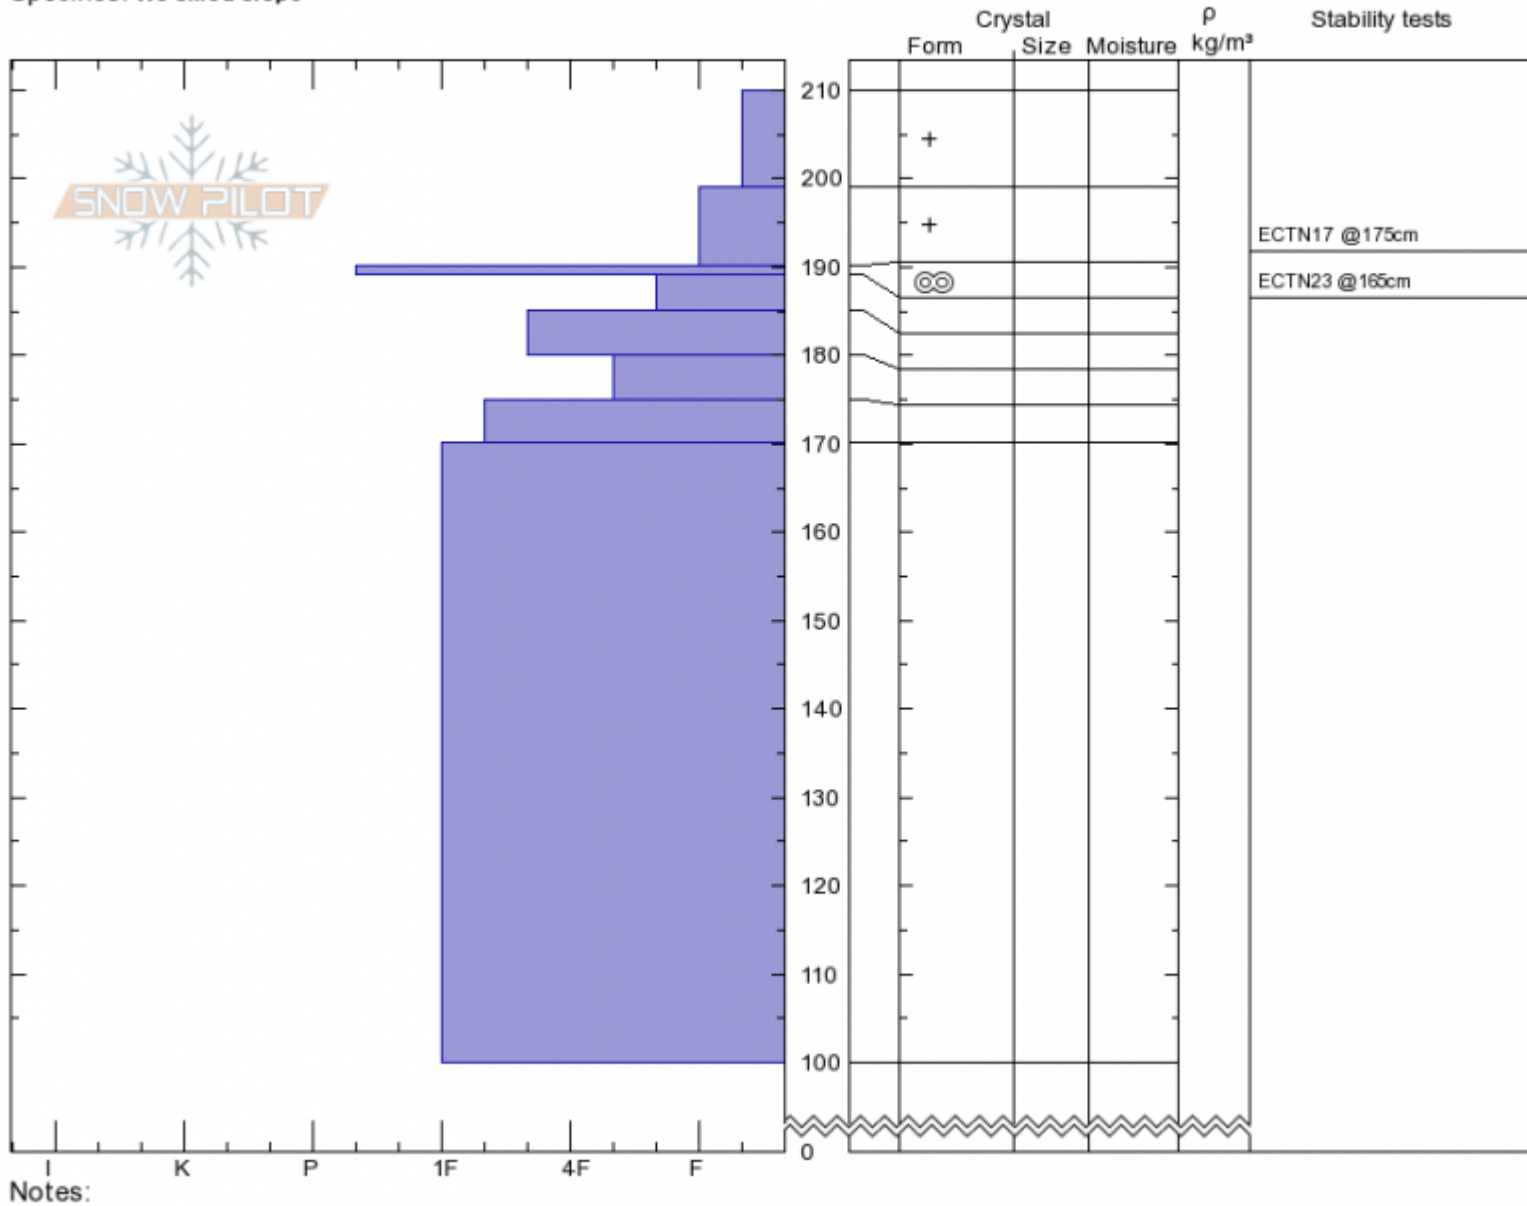

Maid of the Mist - S
 Gallatin Range-N
 MT
 Elevation: 9475 ft
 Aspect: 175°
 Specifics: We skied slope

Andrew Schauer
 Sat Mar 9 12:30 2019
 Co-ord: 45.41583N, -110.97014W
 Slope Angle: 29°
 Wind Loading: no

Stability: Good
 Air Temperature: -11°C
 Sky Cover: OVC
 Precipitation: S-1
 Wind: SW Light Breeze

Layer No

Advisory Region
 Northern Gallatin
 Longitude
 -110.97W
 Latitude
 45.42N
 Northern Gallatin, 2019-03-09