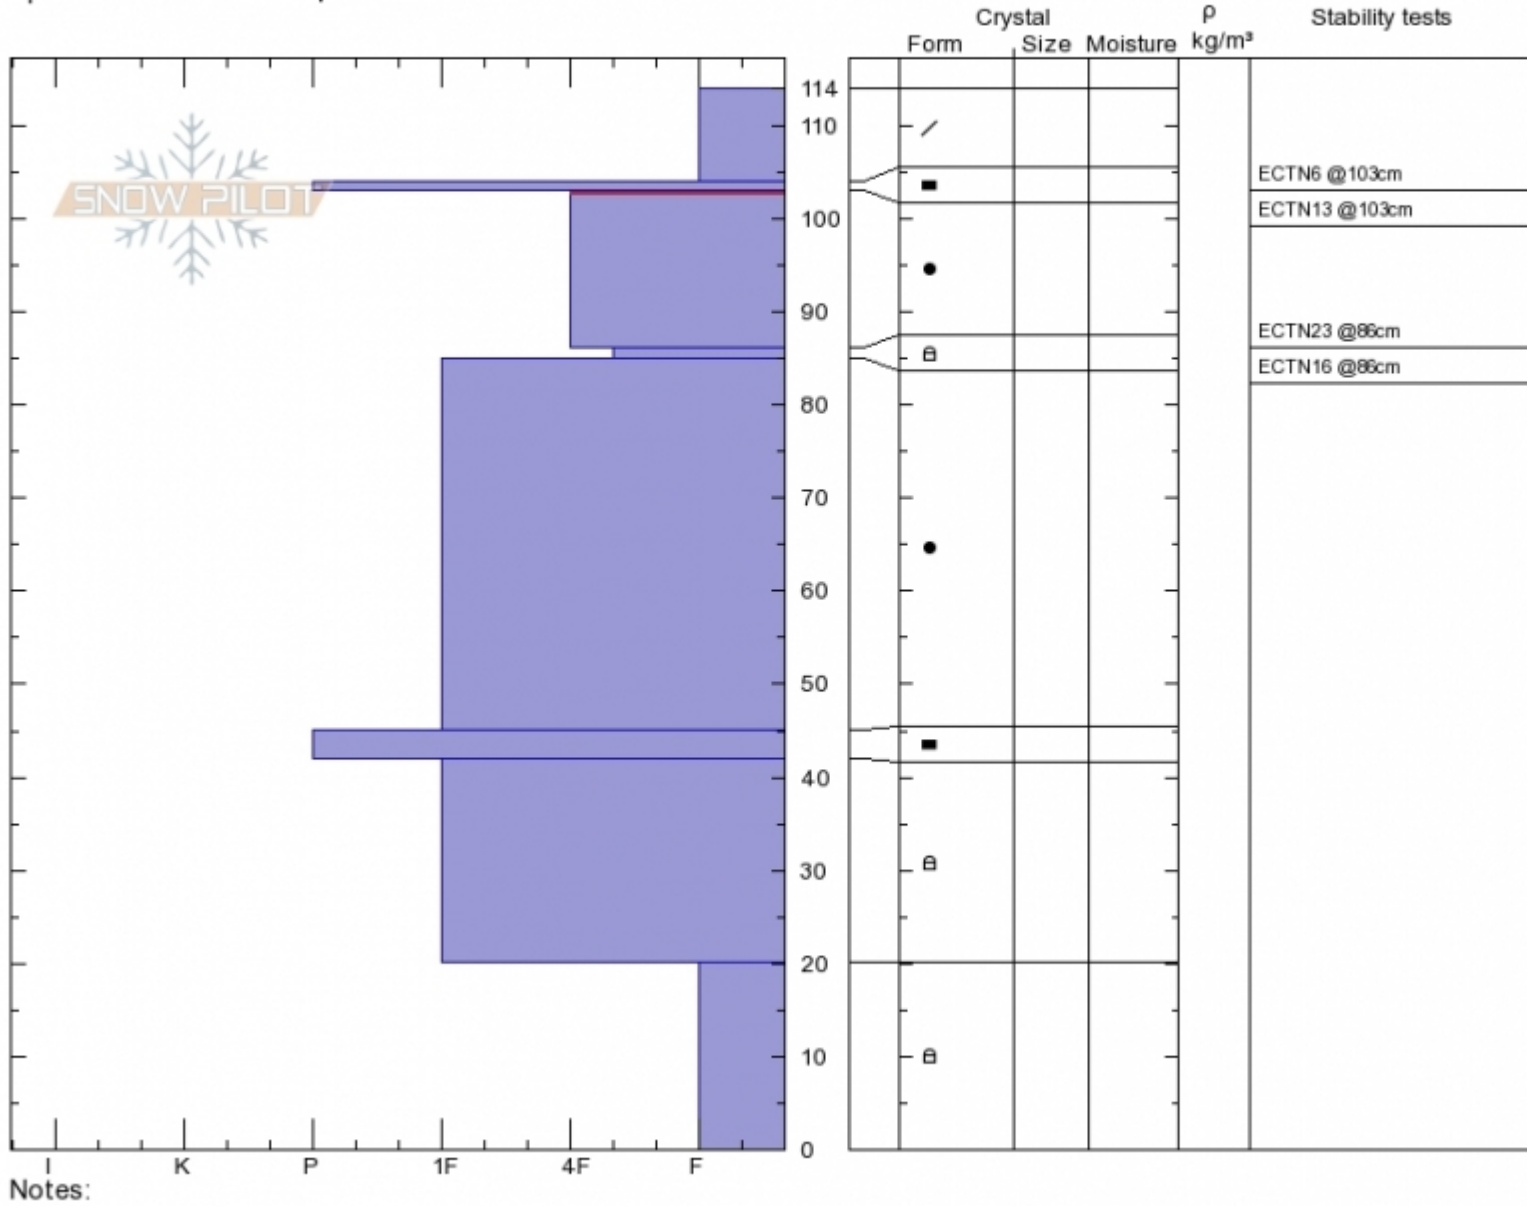

**Hebgen Lake**  
**Lionhead Range**  
**MT**  
 Elevation: **8500 ft**  
 Aspect: **160°**  
 Specifics: **Ski tracks on slope**

**Ian Hoyer**  
**Sun Mar 10 12:00 2019**  
 Co-ord: **44.83823N, -111.33778W**  
 Slope Angle: **20°**  
 Wind Loading:

Stability: **Good**  
 Air Temperature:  
 Sky Cover: **CLR**  
 Precipitation: **NO**  
 Wind: **Calm**

**HS114 PS15**  
**Stability Test Notes**

Layer No  
**86-103: P**

Advisory Region  
 Lionhead Range  
 Longitude  
 -111.34W  
 Latitude  
 44.84N  
 Lionhead Range, 2019-03-12