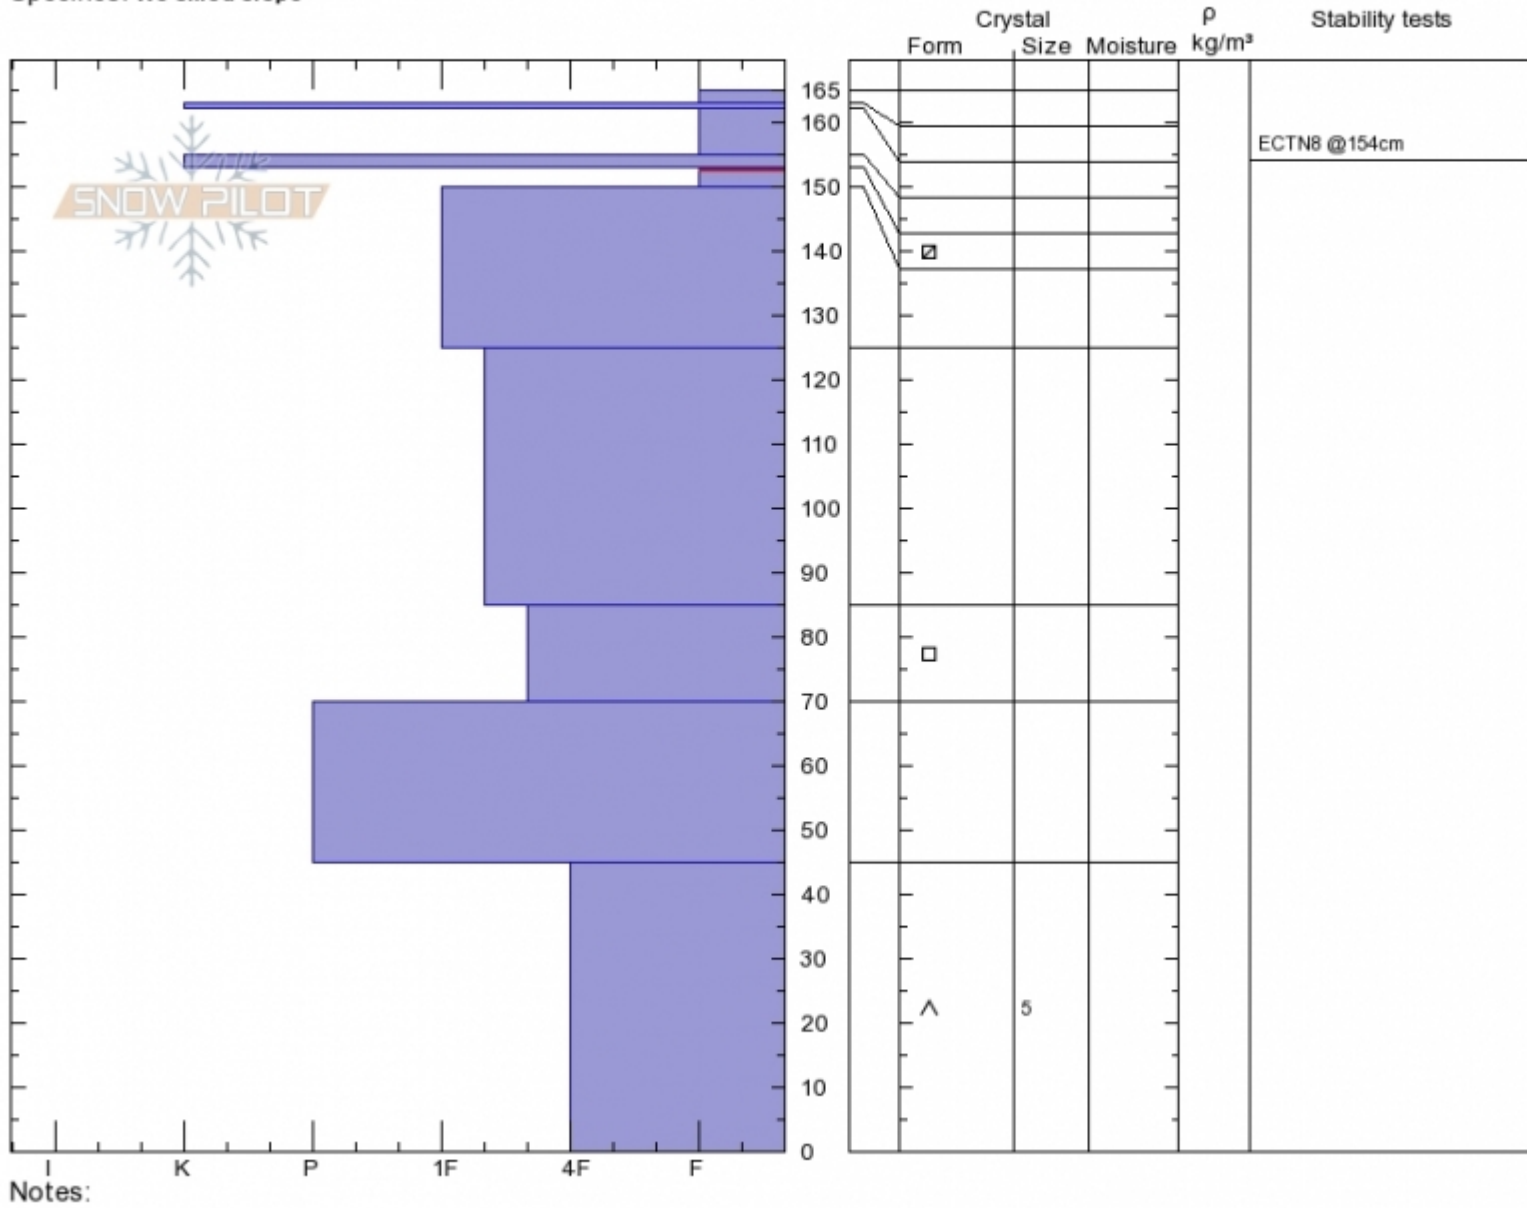

Spanky's
 Madison Range-N
 MT
 Elevation: 9260 ft
 Aspect: 90°
 Specifics: We skied slope

Doug Chabot-Admin
 Wed Mar 13 11:00 2019
 Co-ord: 45.32999N, -111.38234W
 Slope Angle: 33°
 Wind Loading:

Stability: **Good**
 Air Temperature: -8°C
 Sky Cover: **BKN**
 Precipitation: **S-1**
 Wind: **Calm**

HS165
 Stability Test Notes

Layer No
 150-153: P
 70-85: po

Advisory Region
 Northern Madison
 Northern Madison, 2019-03-14