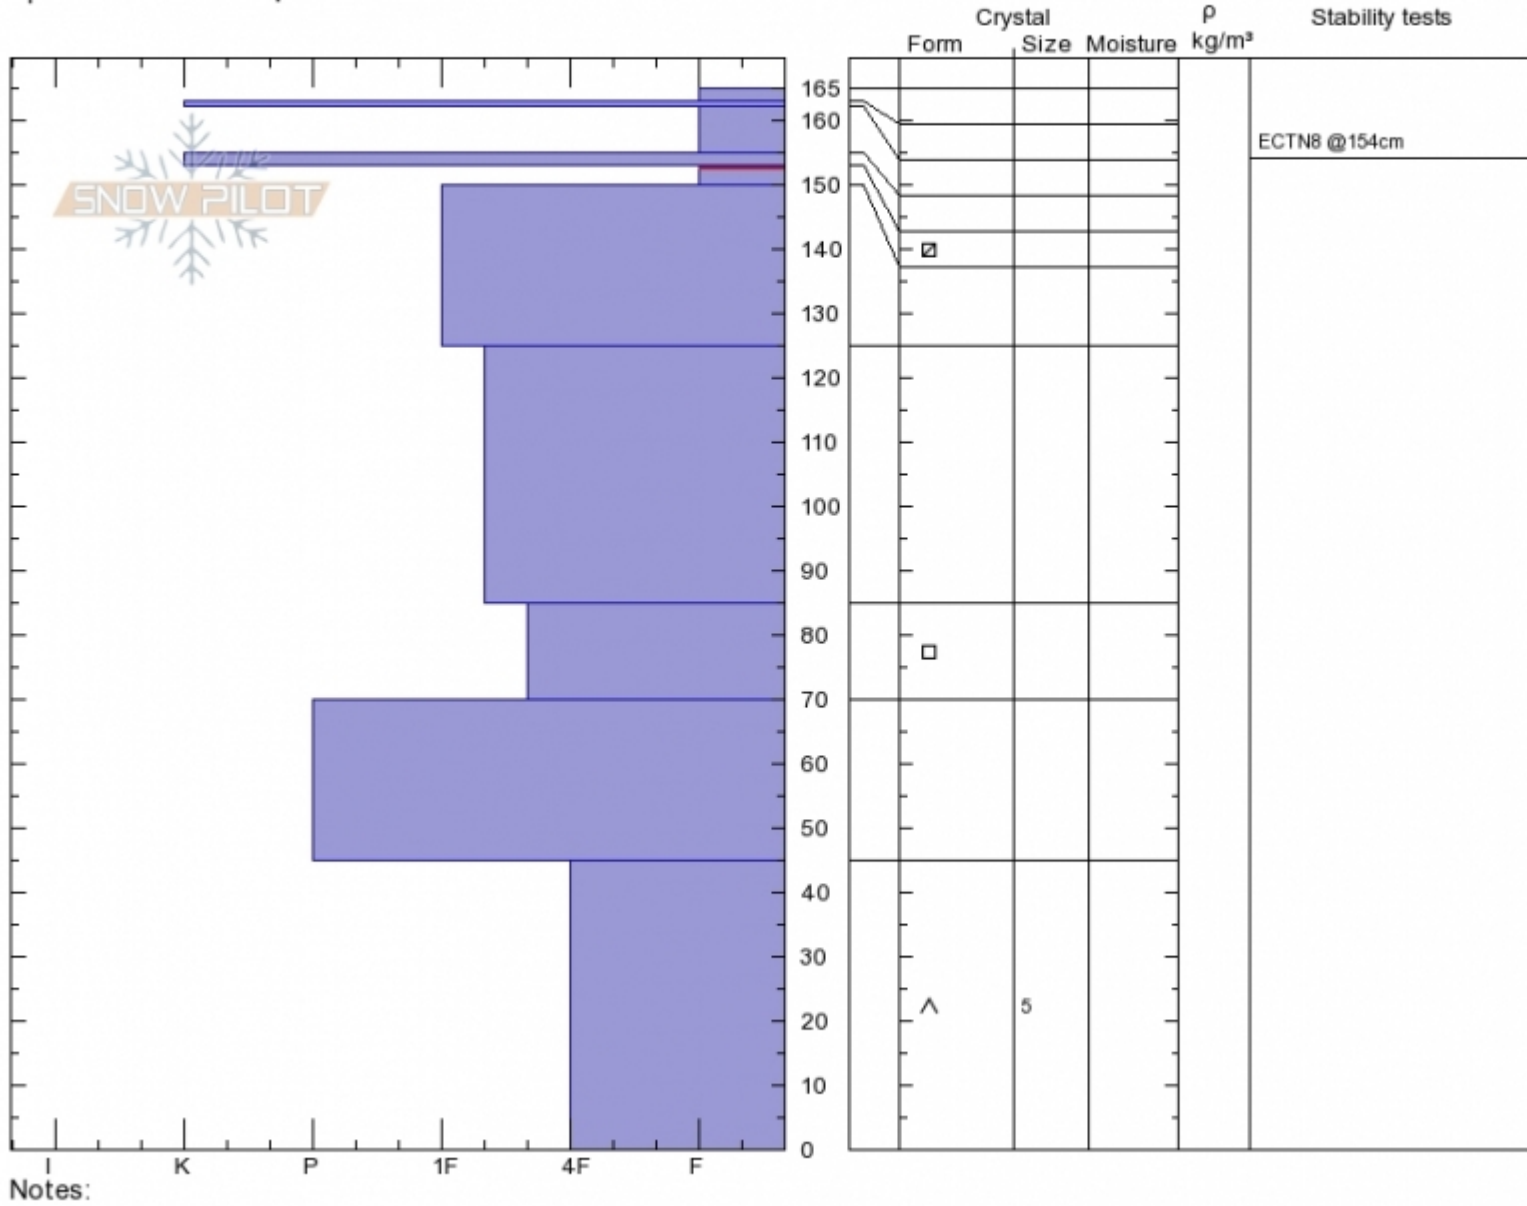

Spanky's
 Madison Range-N
 MT
 Elevation: 9260 ft
 Aspect: 90°
 Specifics: We skied slope

Doug Chabot-Admin
 Wed Mar 13 11:00 2019
 Co-ord: 45.32999N, -111.38234W
 Slope Angle: 33°
 Wind Loading:

Stability: **Good**
 Air Temperature: -8°C
 Sky Cover: **BKN**
 Precipitation: **S-1**
 Wind: **Calm**

HS165
 Stability Test Notes

Layer No
 150-153: P
 70-85: po

Advisory Region
 Northern Madison
 Northern Madison, 2019-03-14