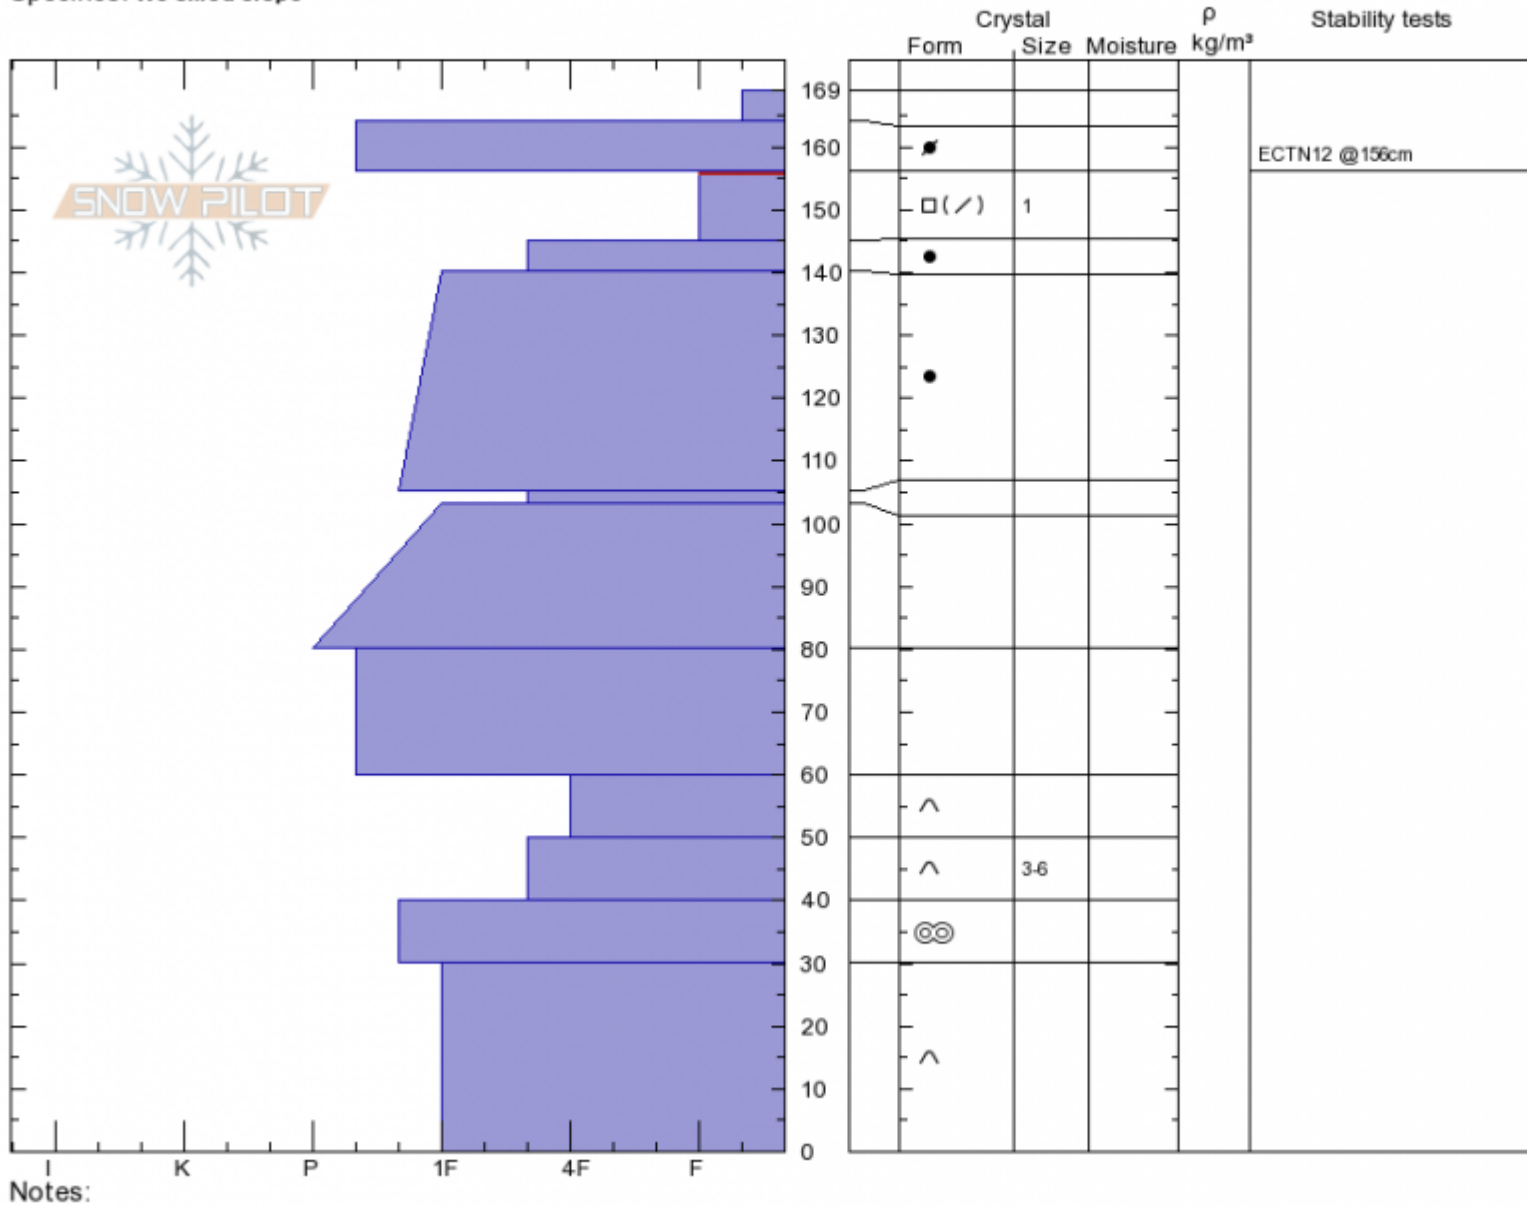

Frazier Basin
Bridger Range
MT
 Elevation: **8700 ft**
 Aspect: **9°**
 Specifics: **We skied slope**

Andrew Schauer
Sat Mar 16 23:30 2019
 Co-ord: **45.92098N, -110.98024W**
 Slope Angle: **36°**
 Wind Loading: **previous**

Stability: **Good**
 Air Temperature:
 Sky Cover: **FEW**
 Precipitation: **NO**
 Wind: **E Moderate**

HS169 PF50
Stability Test Notes

Layer No
145-156:

Advisory Region
 Bridger Range
 Longitude
 -110.98W
 Latitude
 45.92N
 Bridger Range, 2019-03-16