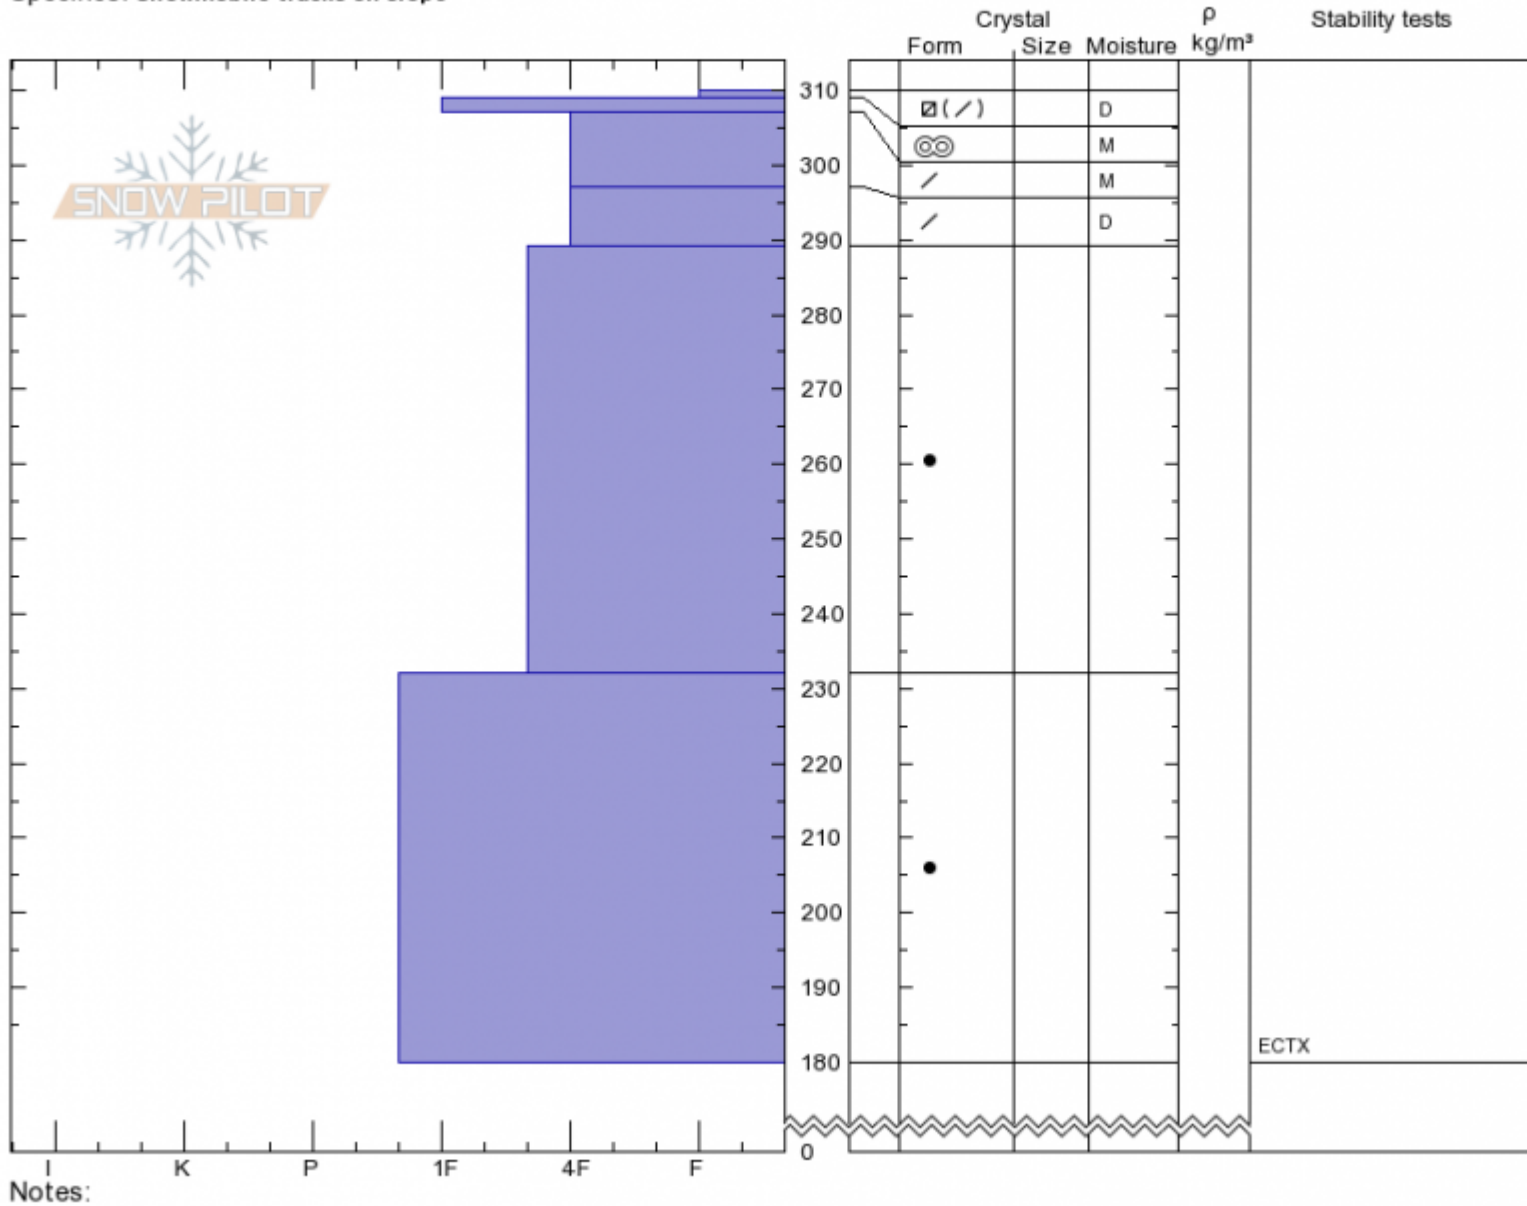

Henderson Bench  
 Cooke City  
 MT  
 Elevation: 9580 ft  
 Aspect: 90°  
 Specifics: Snowmobile tracks on slope

Andrew Schauer  
 Sun Mar 17 13:30 2019  
 Co-ord: 45.04988N, -109.93107W  
 Slope Angle: 35°  
 Wind Loading: previous

Stability: Good  
 Air Temperature: 2°C  
 Sky Cover: FEW  
 Precipitation: NO  
 Wind: Calm

HS310 PF30  
 Stability Test Notes

Layer No

Advisory Region  
 Cooke City  
 Longitude  
 -109.93W  
 Latitude  
 45.05N  
 Cooke City, 2019-03-17