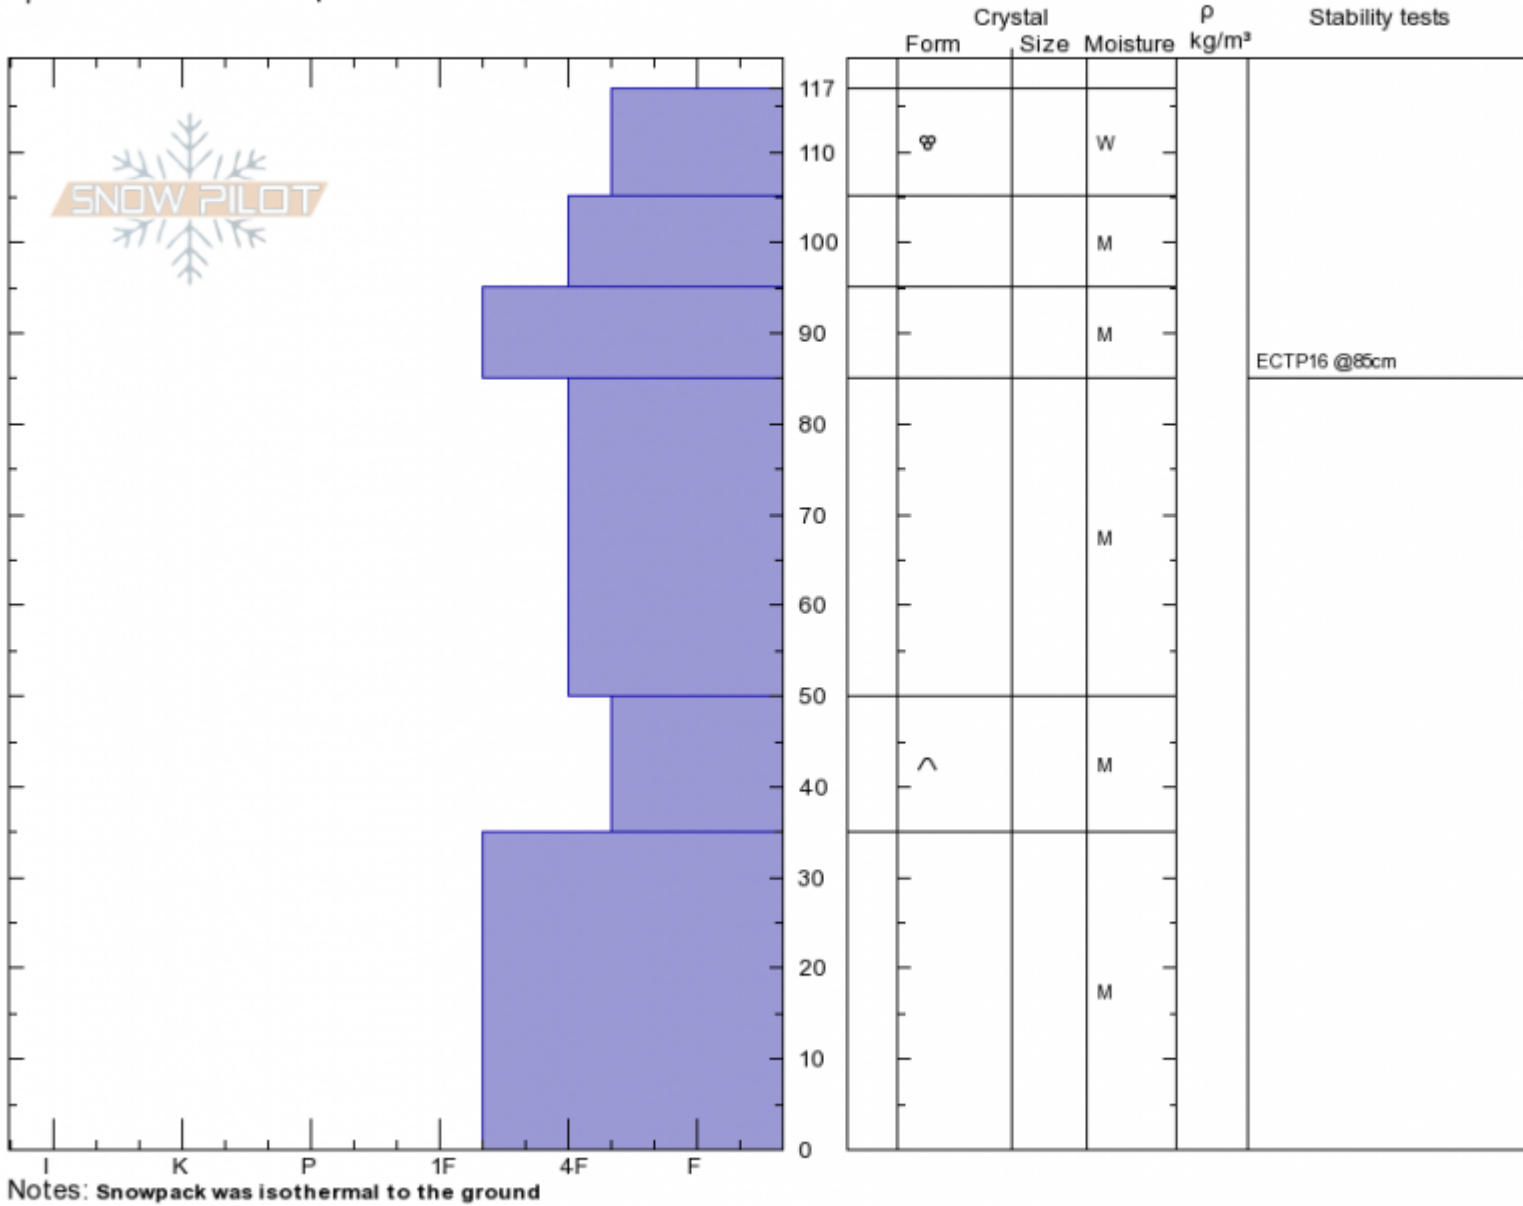

South Saddle
 Bridger Range
 MT
 Elevation: 8770 ft
 Aspect: 105°
 Specifics: Ski tracks on slope

Andrew Schauer
 Sat Mar 23 12:00 2019
 Co-ord: 45.78937N, -110.93668W
 Slope Angle: 35°
 Wind Loading: no

Stability: Fair
 Air Temperature: 3°C
 Sky Cover: FEW
 Precipitation: NO
 Wind: SW Light Breeze

HS117 PF50
 Stability Test Notes

Layer No
 35-50: Pro

Advisory Region
 Bridger Range
 Longitude
 -110.94W
 Latitude
 45.79N
 Bridger Range, 2019-03-23