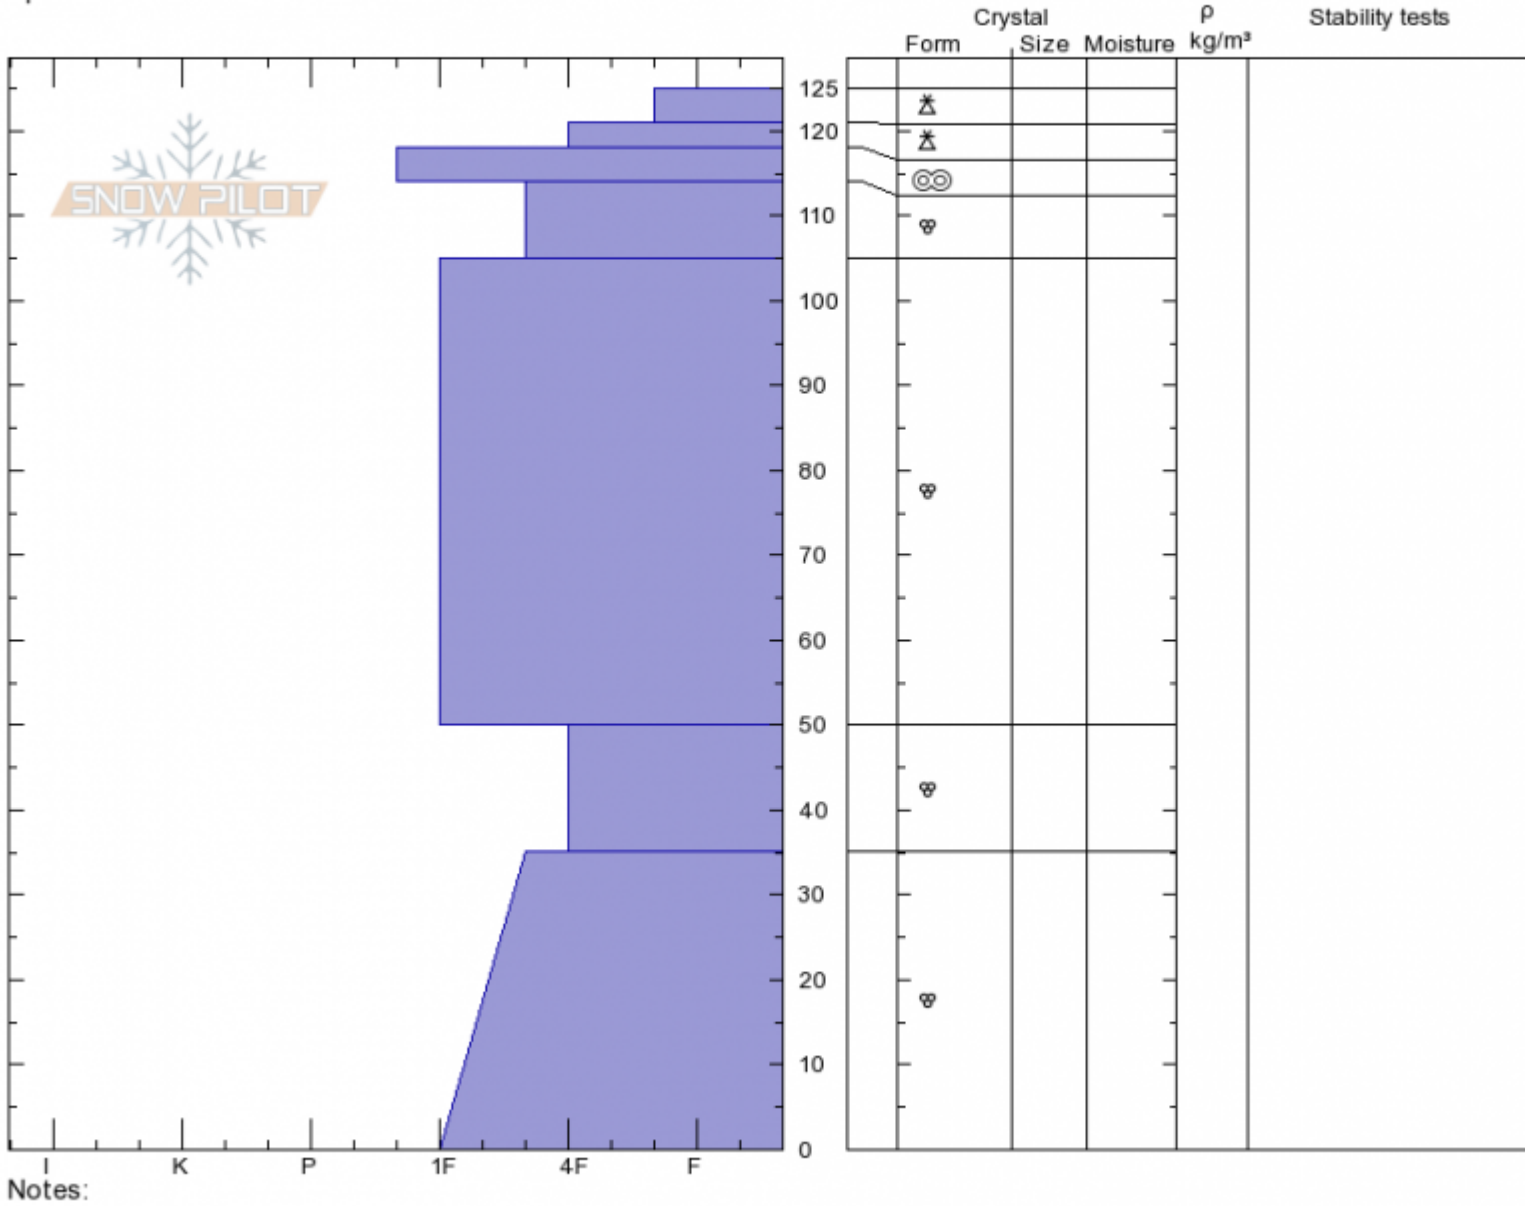

Tuman Gulch
Bridger Range
MT
 Elevation: **8450 ft**
 Aspect: **225°**
 Specifics:

Andrew Schauer
Sat Apr 6 11:00 2019
 Co-ord: **45.82326N, -110.93265W**
 Slope Angle: **31°**
 Wind Loading: **no**

Stability: **Fair**
 Air Temperature: **-1°C**
 Sky Cover: **FEW**
 Precipitation: **NO**
 Wind: **SW Light Breeze**

HS125 PF15

Layer No

Advisory Region
 Bridger Range
 Longitude
 -110.93W
 Latitude
 45.82N
 Bridger Range, 2019-04-06