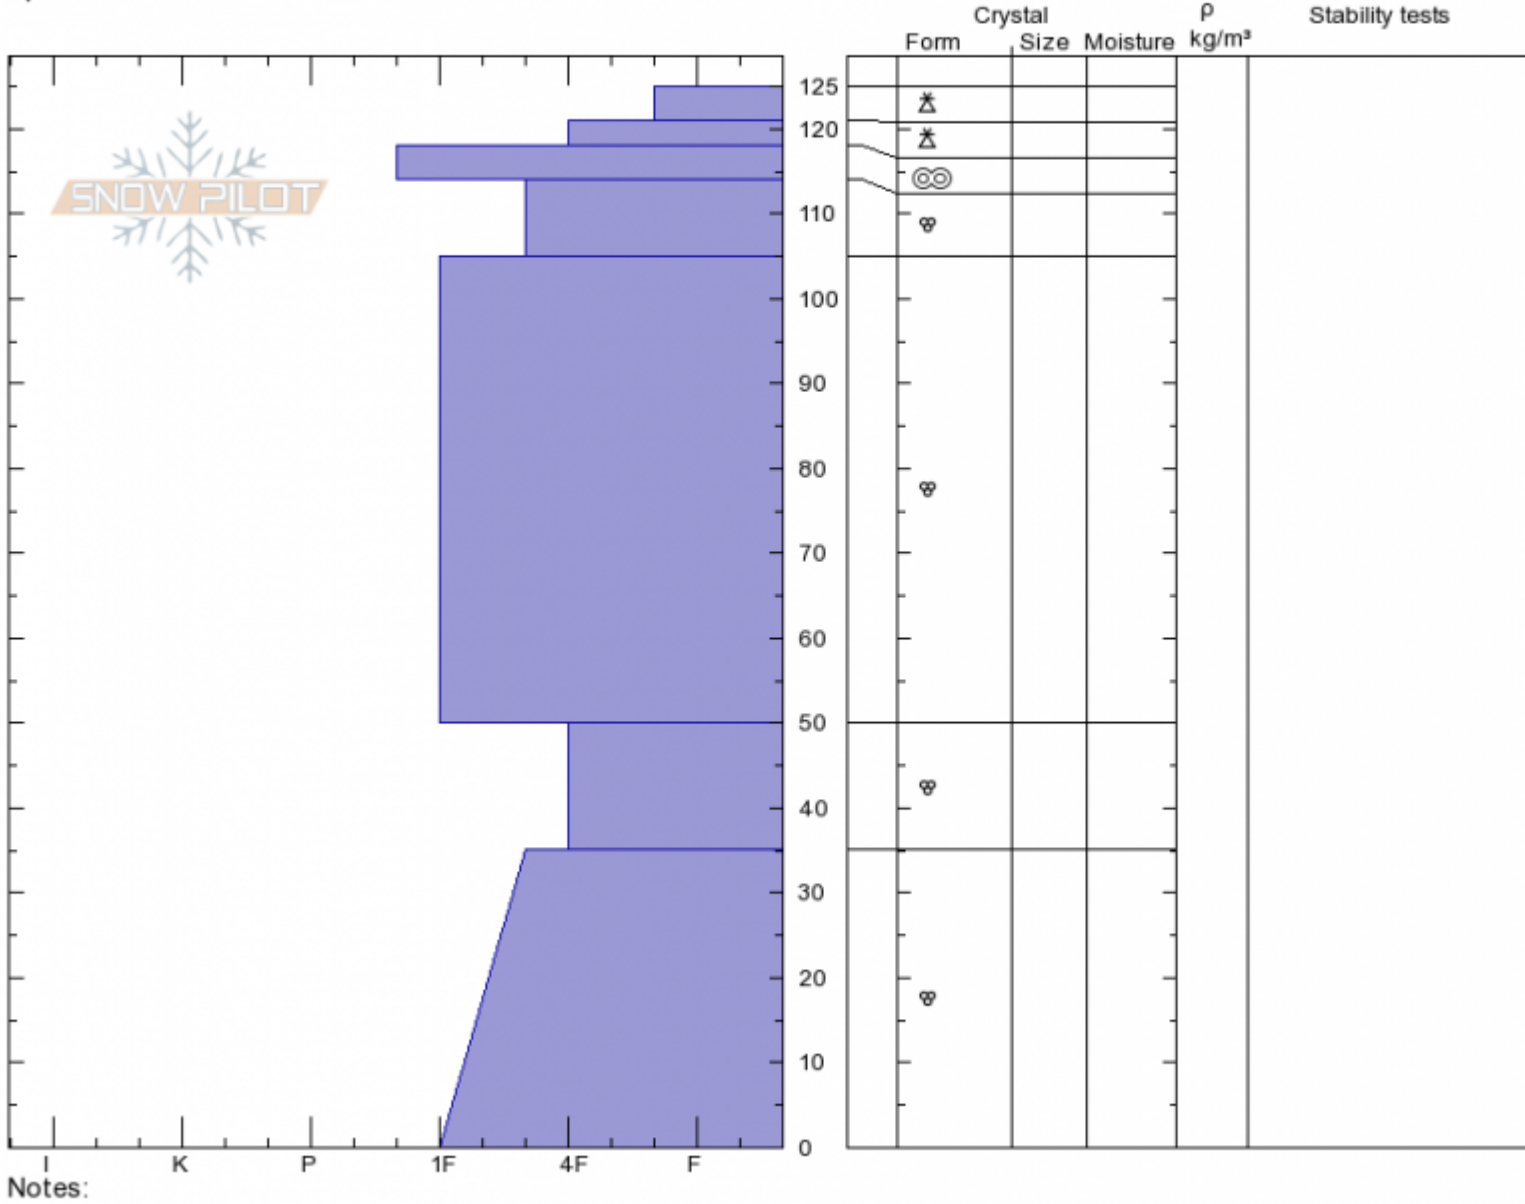

Tuman Gulch  
Bridger Range  
MT  
Elevation: **8450 ft**  
Aspect: **225°**  
Specifics:

Andrew Schauer  
Sat Apr 6 11:00 2019  
Co-ord: **45.82326N, -110.93265W**  
Slope Angle: **31°**  
Wind Loading: **no**

Stability: **Fair**  
Air Temperature: **-1°C**  
Sky Cover: **FEW**  
Precipitation: **NO**  
Wind: **SW Light Breeze**

HS125 PF15

Layer No

Advisory Region  
Bridger Range  
Longitude  
-110.93W  
Latitude  
45.82N  
Bridger Range, 2019-04-06