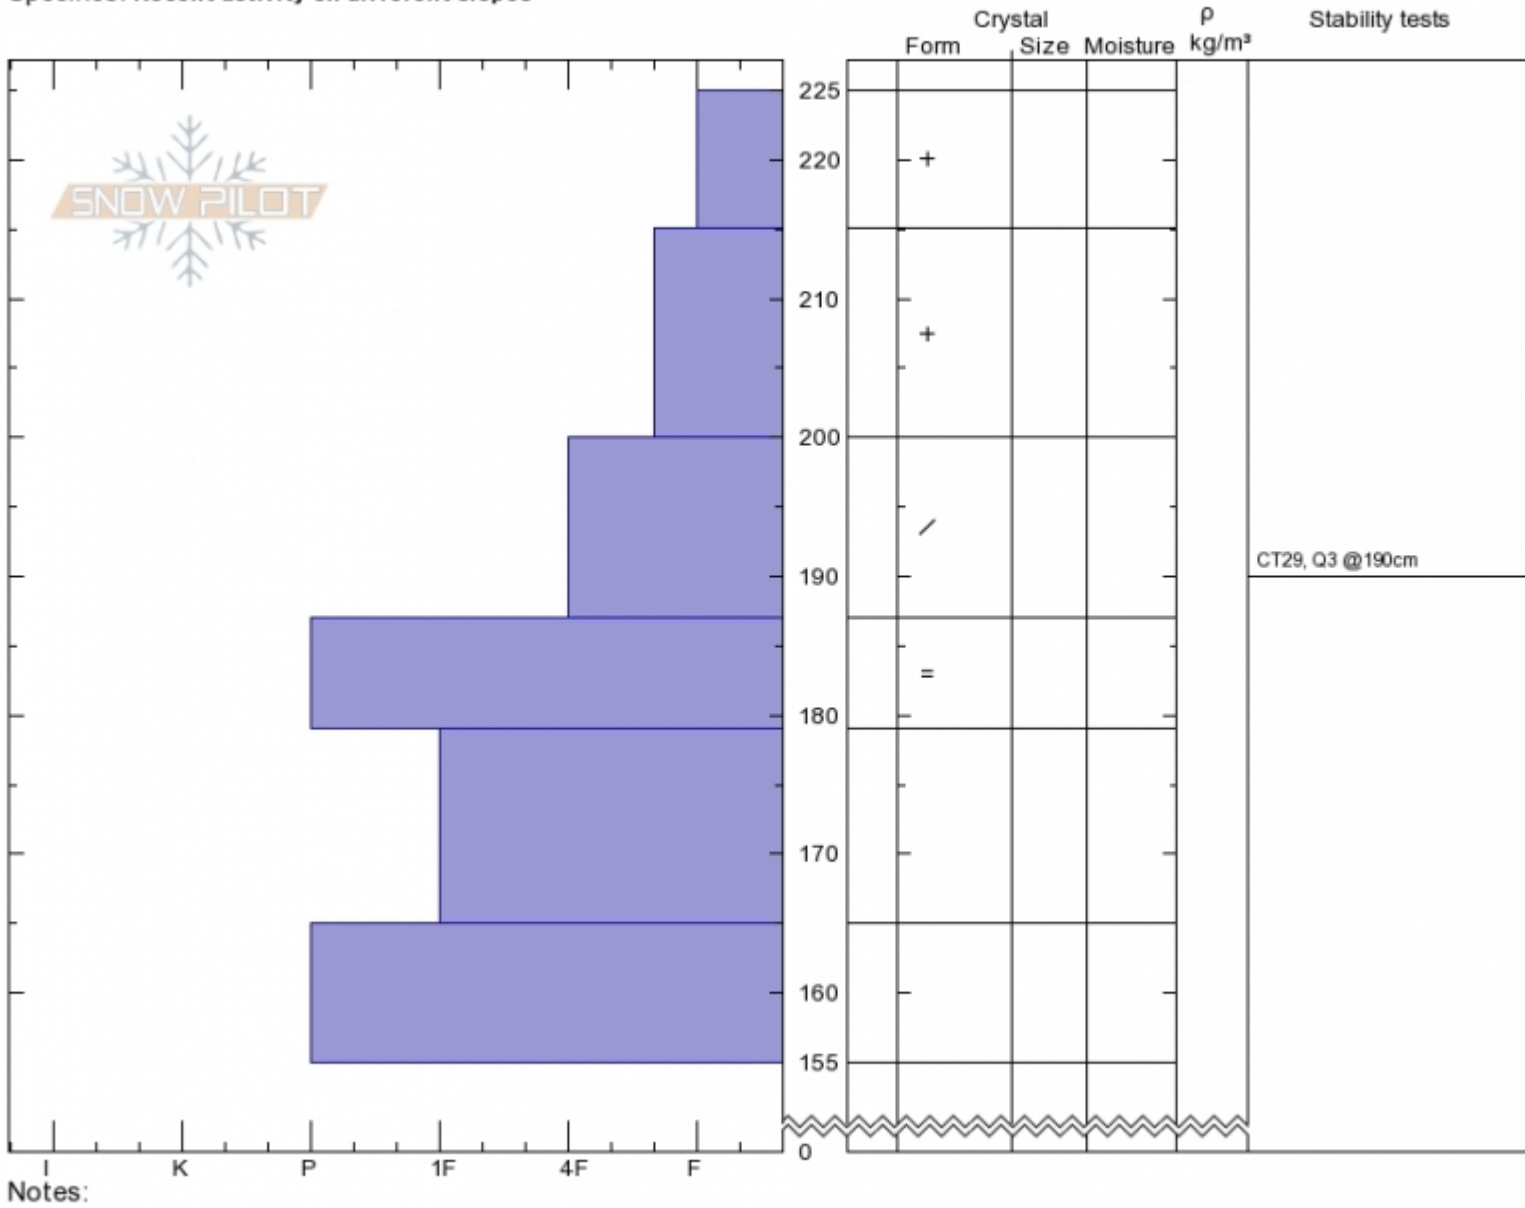

Top of Sometimes
Bridger Range
MT
Elevation: **8450 ft**
Aspect: **65°**
Specifics: **Recent activity on different slopes**

Alex Marienthal
Fri Apr 12 17:00 2019
Co-ord: **45.81709N, -110.92857W**
Slope Angle: **25°**
Wind Loading: **no**

Stability: **Fair**
Air Temperature:
Sky Cover: **BKN**
Precipitation: **NO**
Wind: **Calm**

HS225
Stability Test Notes

Layer No

Advisory Region
Bridger Range
Bridger Range, 2019-04-19