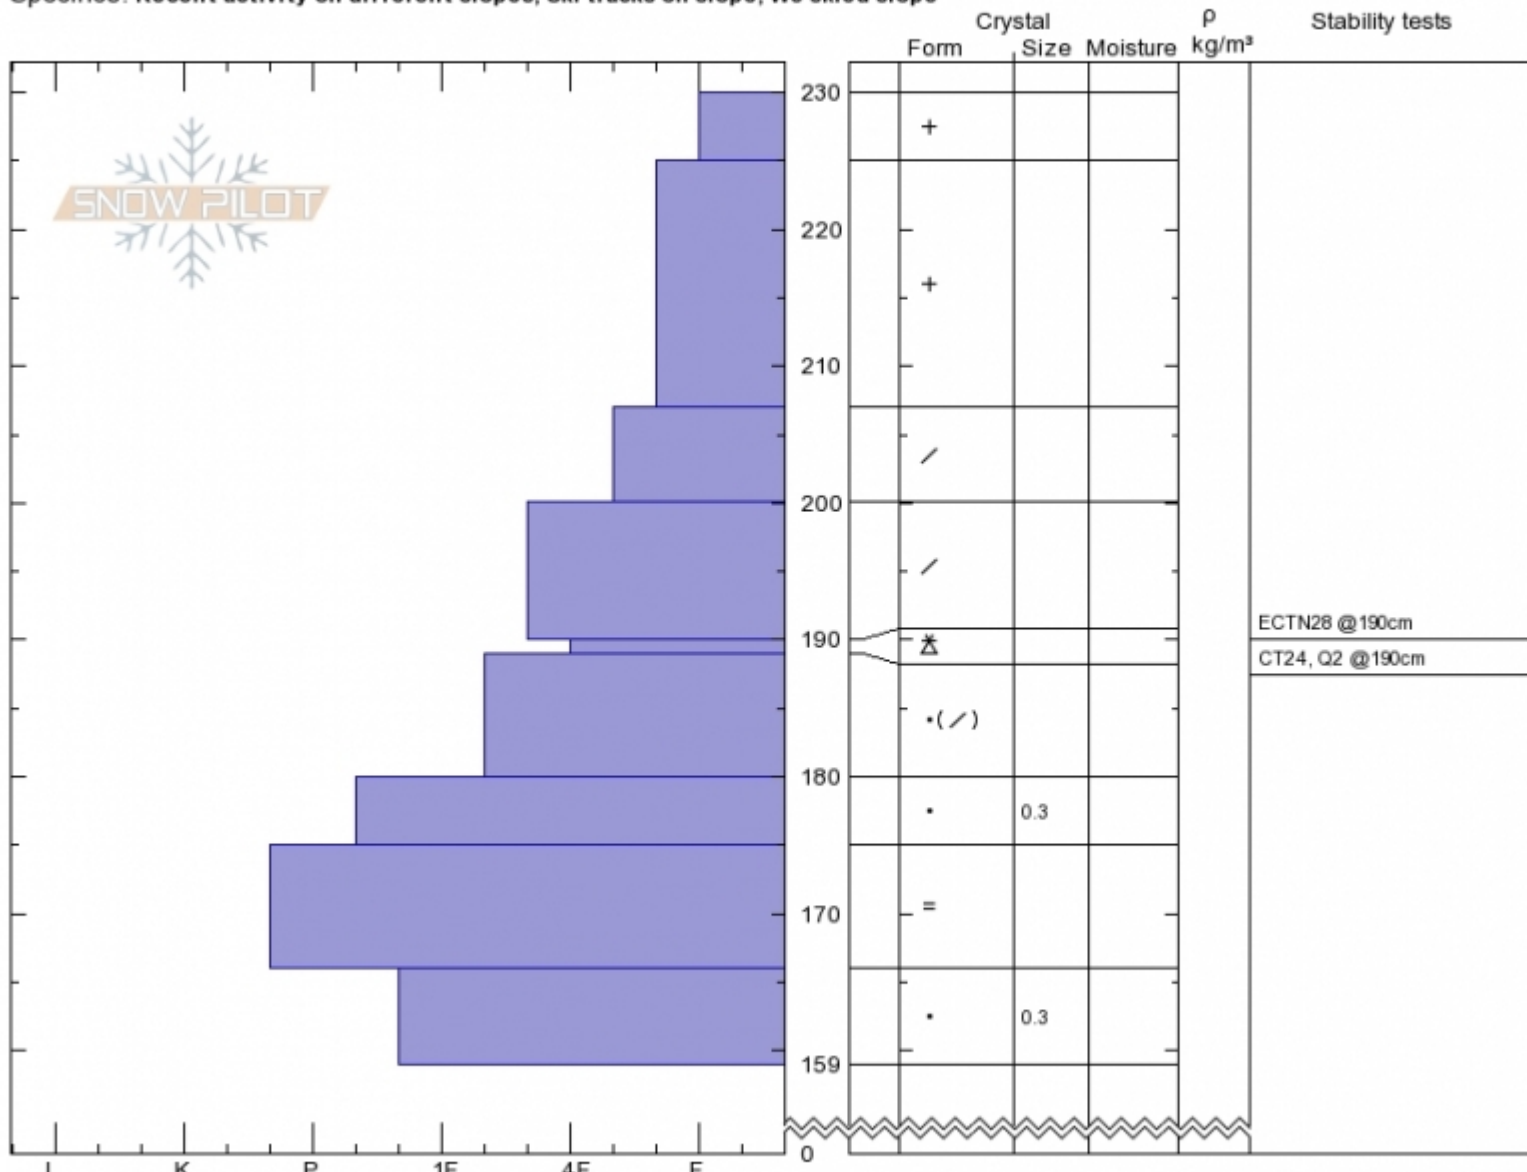

Sometimes near tram  
 Bridger Range  
 MT  
 Elevation: 8420 ft  
 Aspect: 69°  
 Specifics: Recent activity on different slopes; Ski tracks on slope; We skied slope

Alex Marienthal  
 Wed Apr 17 12:30 2019  
 Co-ord: 45.81735N, -110.92846W  
 Slope Angle: 23°  
 Wind Loading: no

Stability: **Good**  
 Air Temperature:  
 Sky Cover: **OVC**  
 Precipitation: **S1**  
 Wind: **W Light Breeze**

HS230  
 Stability Test Notes

Layer No

ECTN28 @190cm  
 CT24, Q2 @190cm

Notes: Stability of new snow good until sunshine or warm temps... quick change possible any minute...